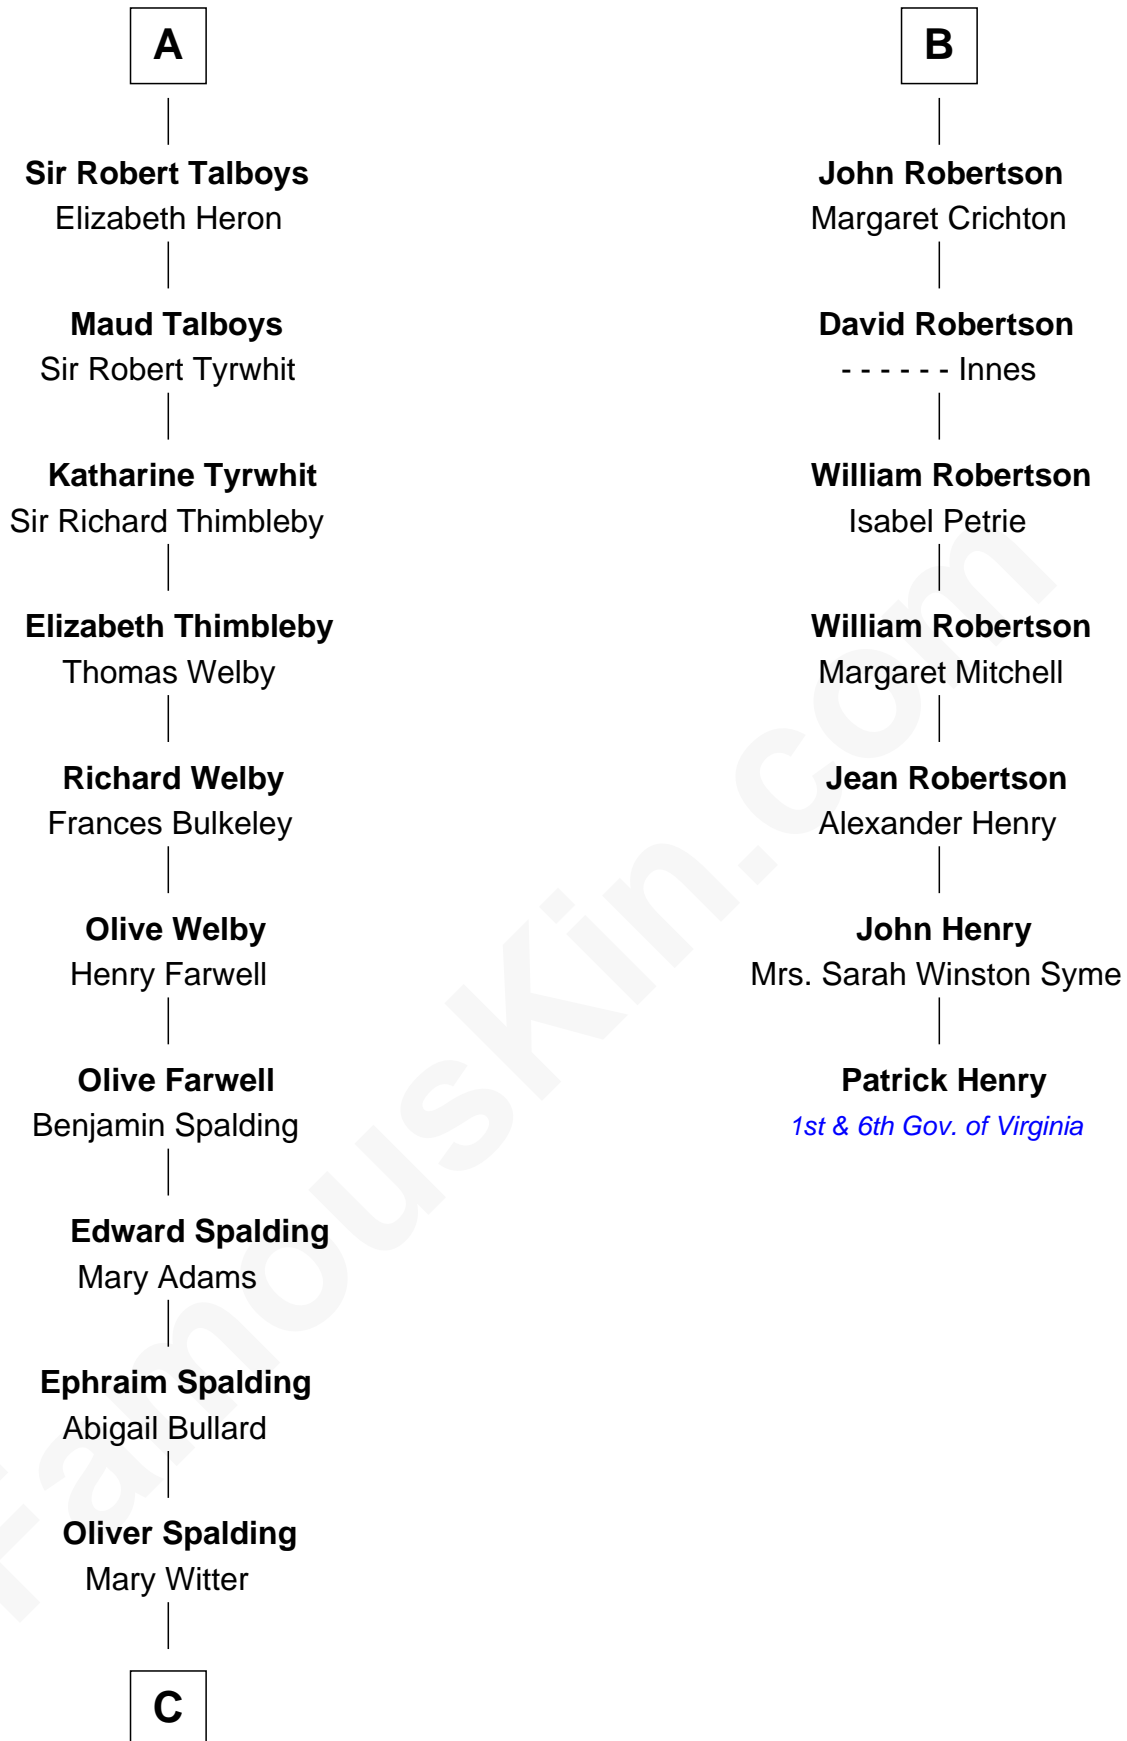

FamousKin.com
Relationship Chart of
Katharine Hepburn
Movie Actress

13th cousin 8 times removed of
Patrick Henry
1st and 6th Governor of Virginia

C

Erastus Spalding

Jennet Mack

Martha Ann Spalding

Leman Benton Garlinghouse

Caroline Garlinghouse

Alfred Augustus Houghton

Katharine Martha Houghton

Thomas Norval Hepburn

Katharine Hepburn

Movie Actress

FamousKin.com