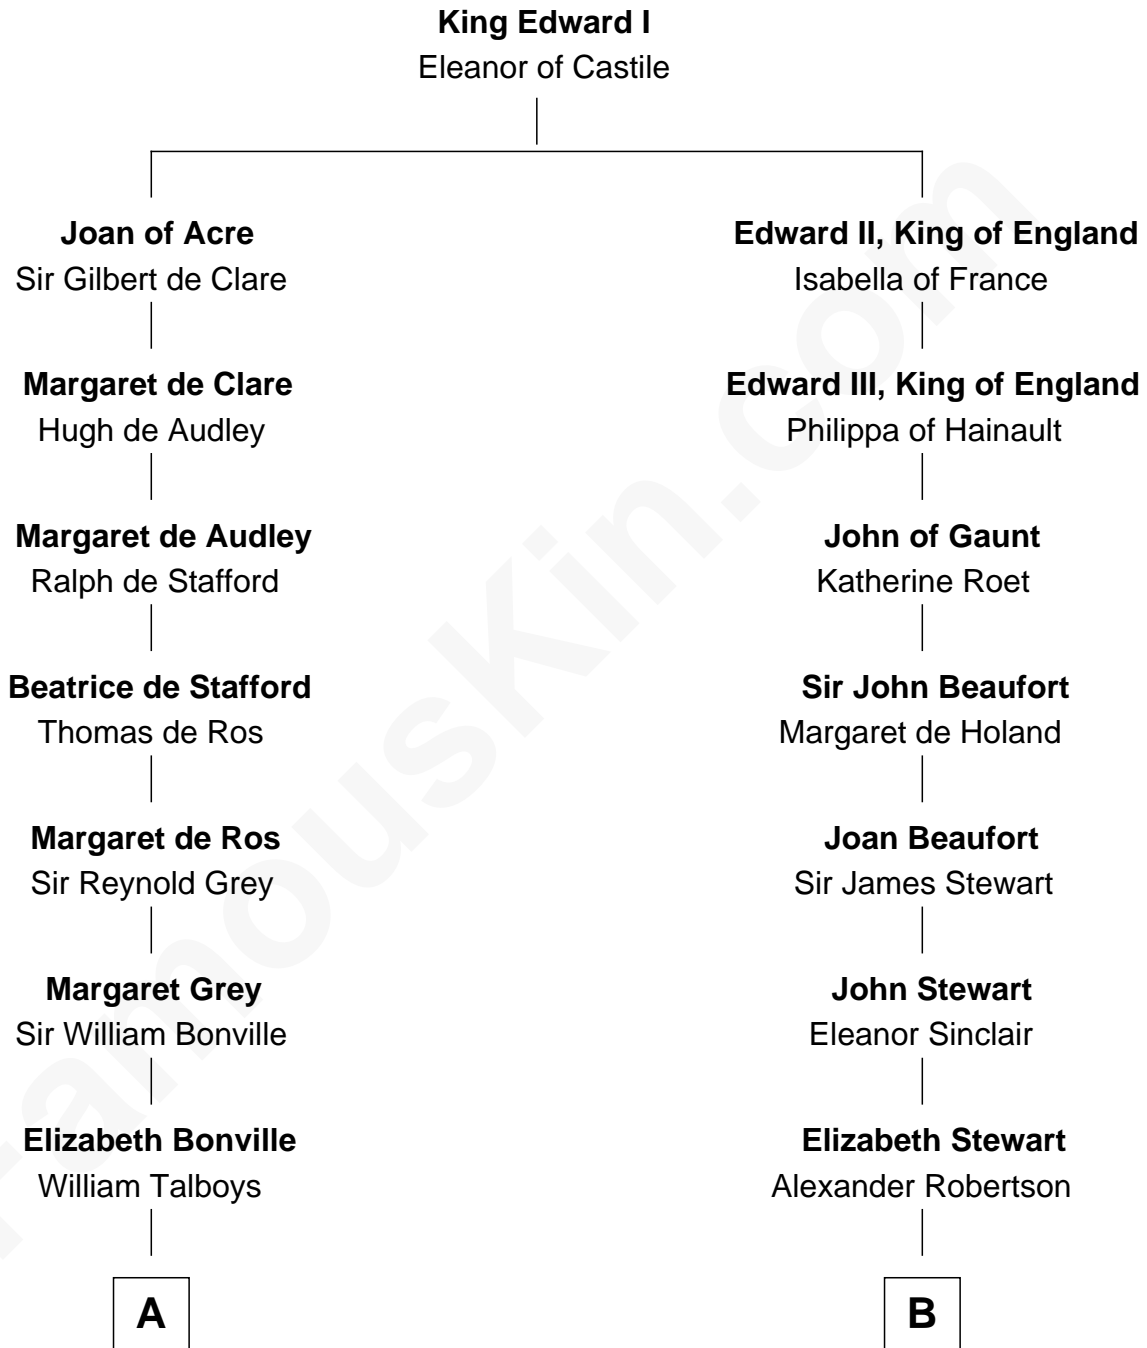

FamousKin.com
Relationship Chart of
Katharine Hepburn
Movie Actress

13th cousin 8 times removed of
Patrick Henry
1st and 6th Governor of Virginia

C

Erastus Spalding

Jennet Mack

Martha Ann Spalding

Leman Benton Garlinghouse

Caroline Garlinghouse

Alfred Augustus Houghton

Katharine Martha Houghton

Thomas Norval Hepburn

Katharine Hepburn

Movie Actress

FamousKin.com