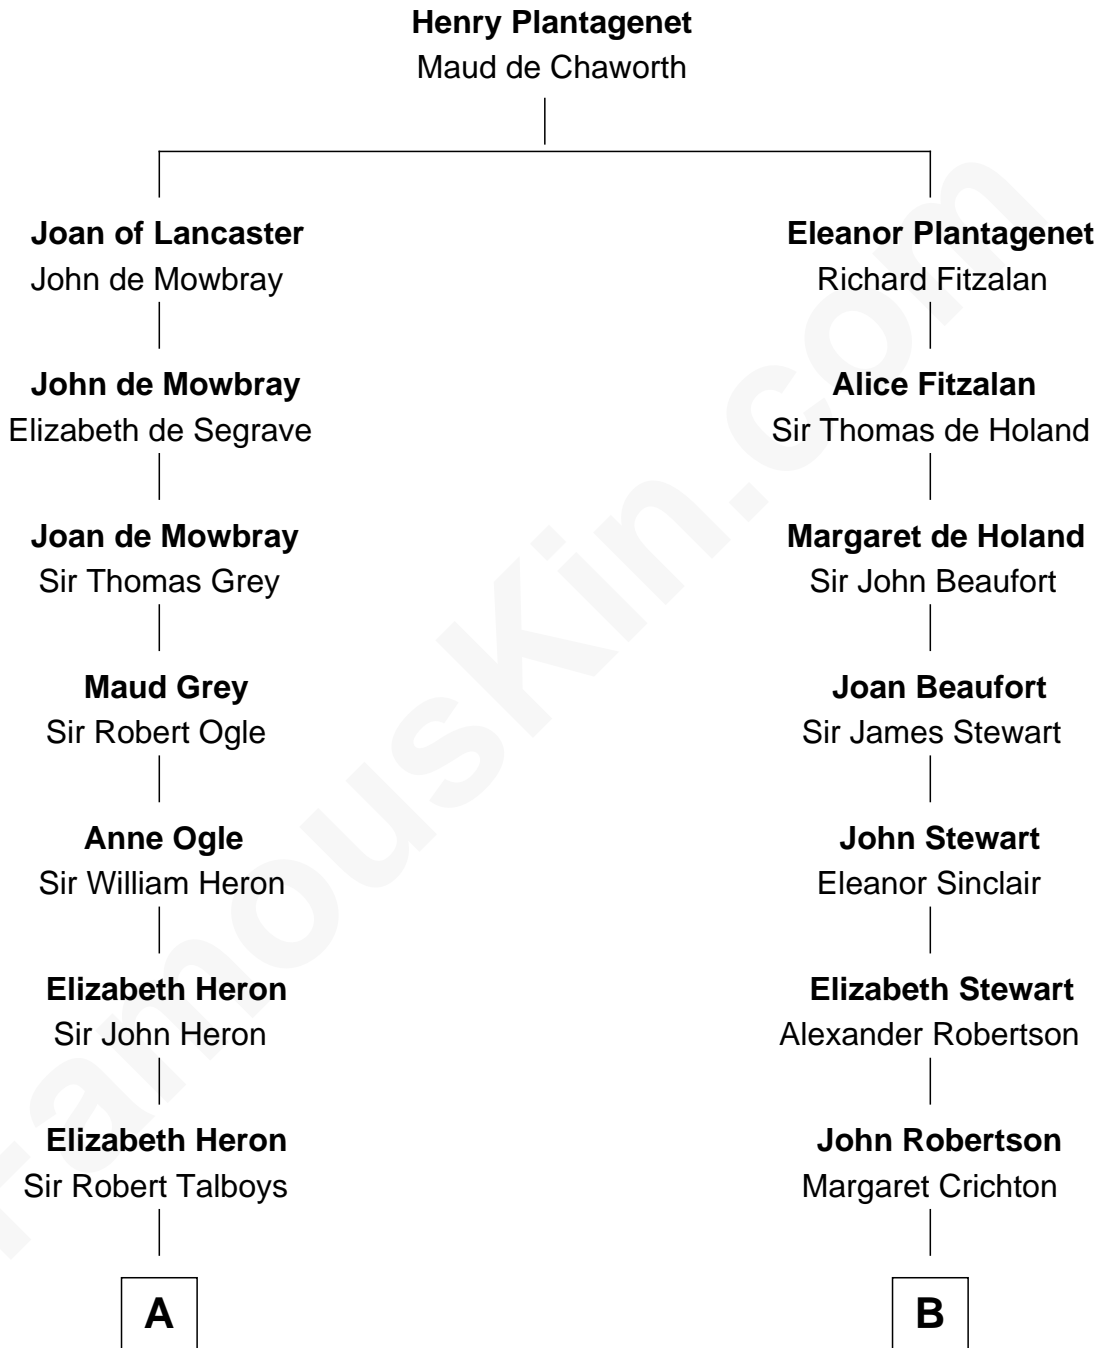

**FamousKin.com**  
**Relationship Chart of**  
**Katharine Hepburn**  
*Movie Actress*

**12th cousin 8 times removed of**  
**Patrick Henry**  
*1st and 6th Governor of Virginia*

**C**

—  
**Martha Ann Spalding**  
Leman Benton Garlinghouse

—  
**Caroline Garlinghouse**  
Alfred Augustus Houghton

—  
**Katharine Martha Houghton**  
Thomas Norval Hepburn

—  
**Katharine Hepburn**  
*Movie Actress*

FamousKin.com