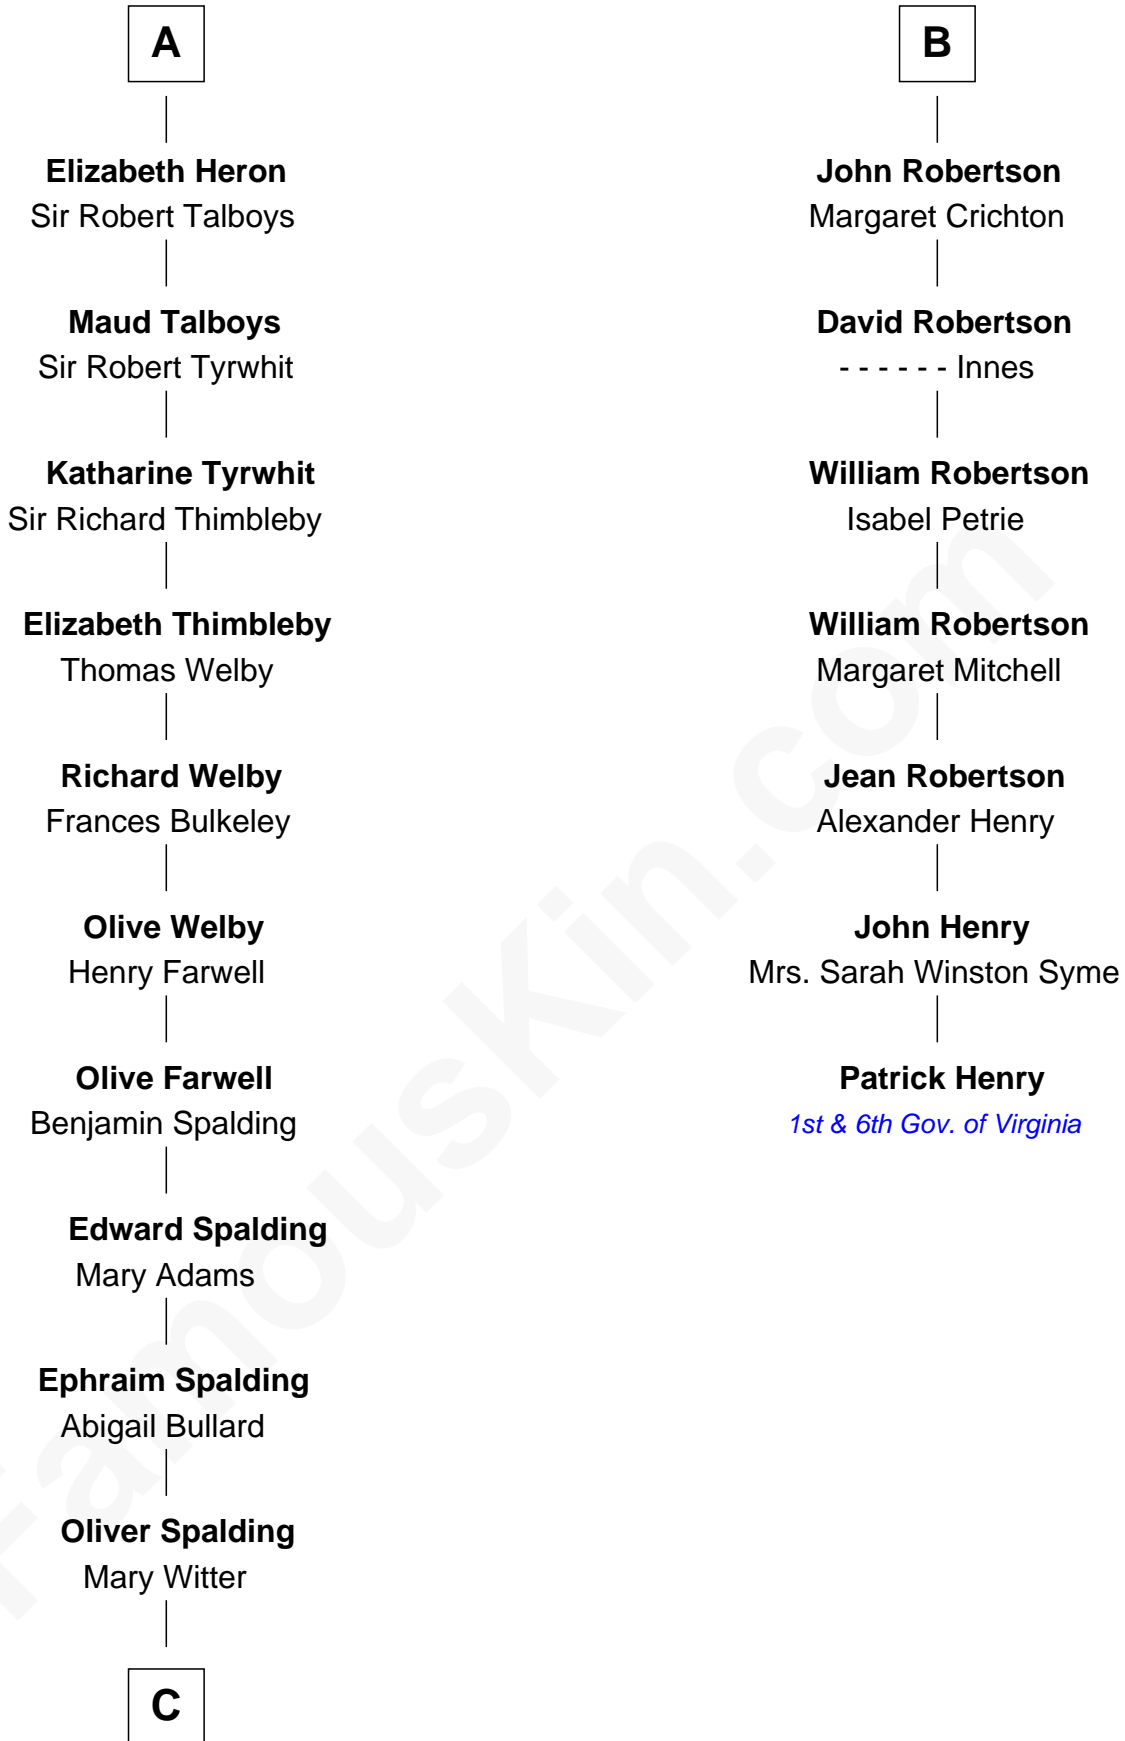

**FamousKin.com**  
**Relationship Chart of**  
**Katharine Hepburn**  
*Movie Actress*

**13th cousin 8 times removed of**  
**Patrick Henry**  
*1st and 6th Governor of Virginia*

**C**

Erastus Spalding

Jennet Mack

Martha Ann Spalding

Leman Benton Garlinghouse

Caroline Garlinghouse

Alfred Augustus Houghton

Katharine Martha Houghton

Thomas Norval Hepburn

Katharine Hepburn

*Movie Actress*