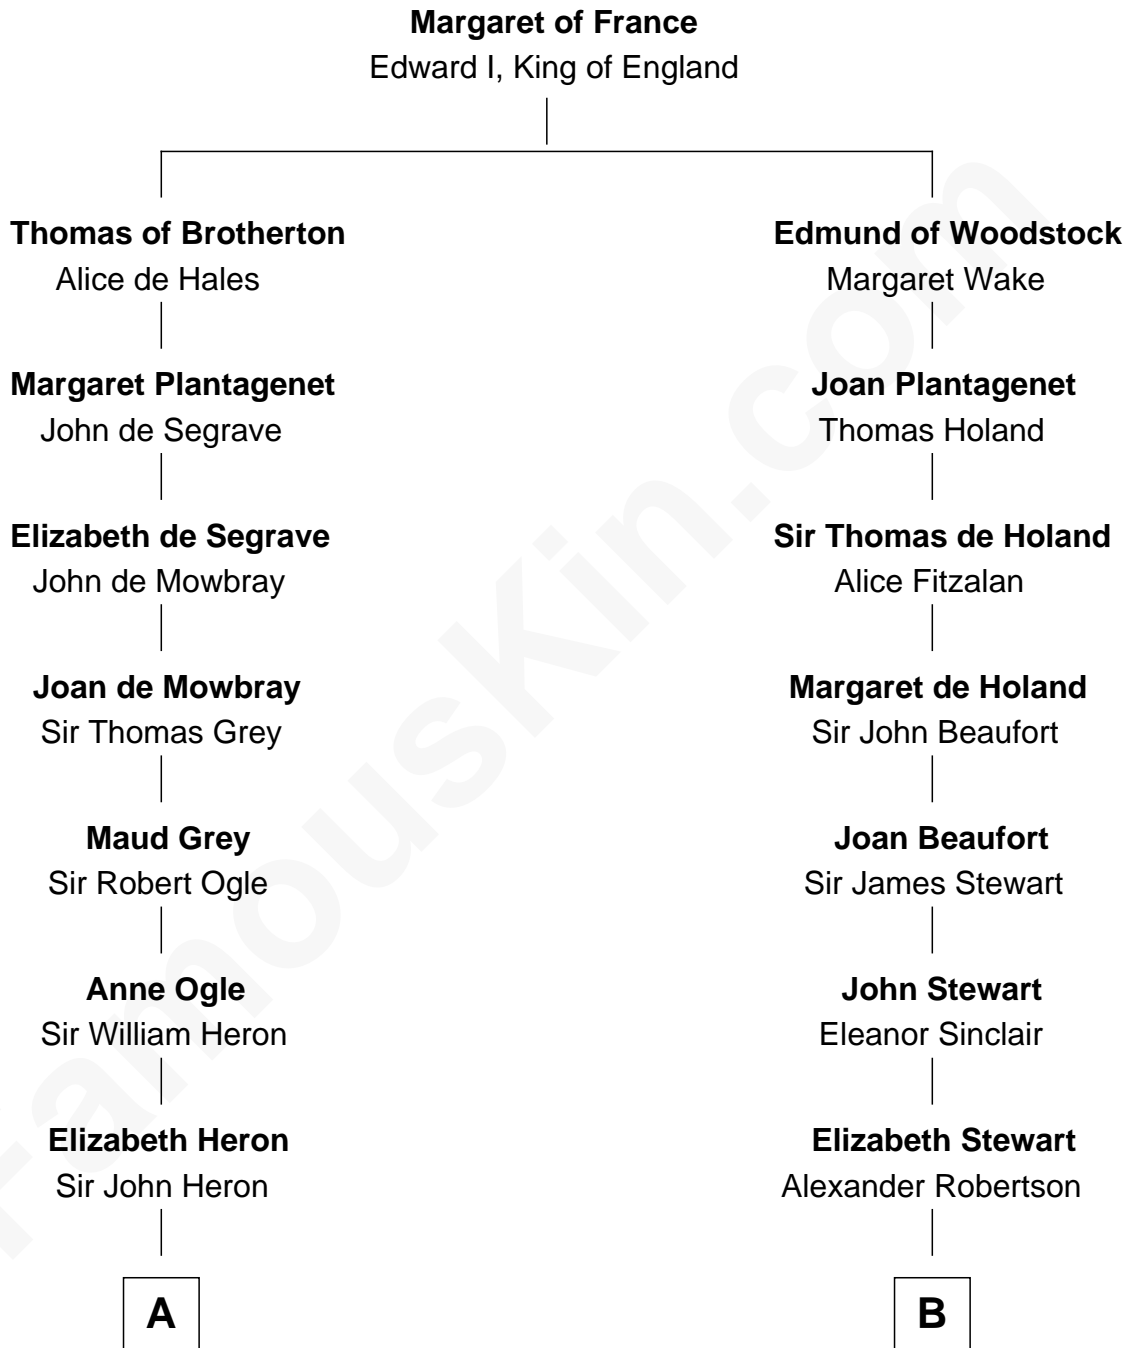

**FamousKin.com**  
**Relationship Chart of**  
**Katharine Hepburn**  
*Movie Actress*

**13th cousin 8 times removed of**  
**Patrick Henry**  
*1st and 6th Governor of Virginia*

**C**

Erastus Spalding

Jennet Mack

Martha Ann Spalding

Leman Benton Garlinghouse

Caroline Garlinghouse

Alfred Augustus Houghton

Katharine Martha Houghton

Thomas Norval Hepburn

Katharine Hepburn

*Movie Actress*