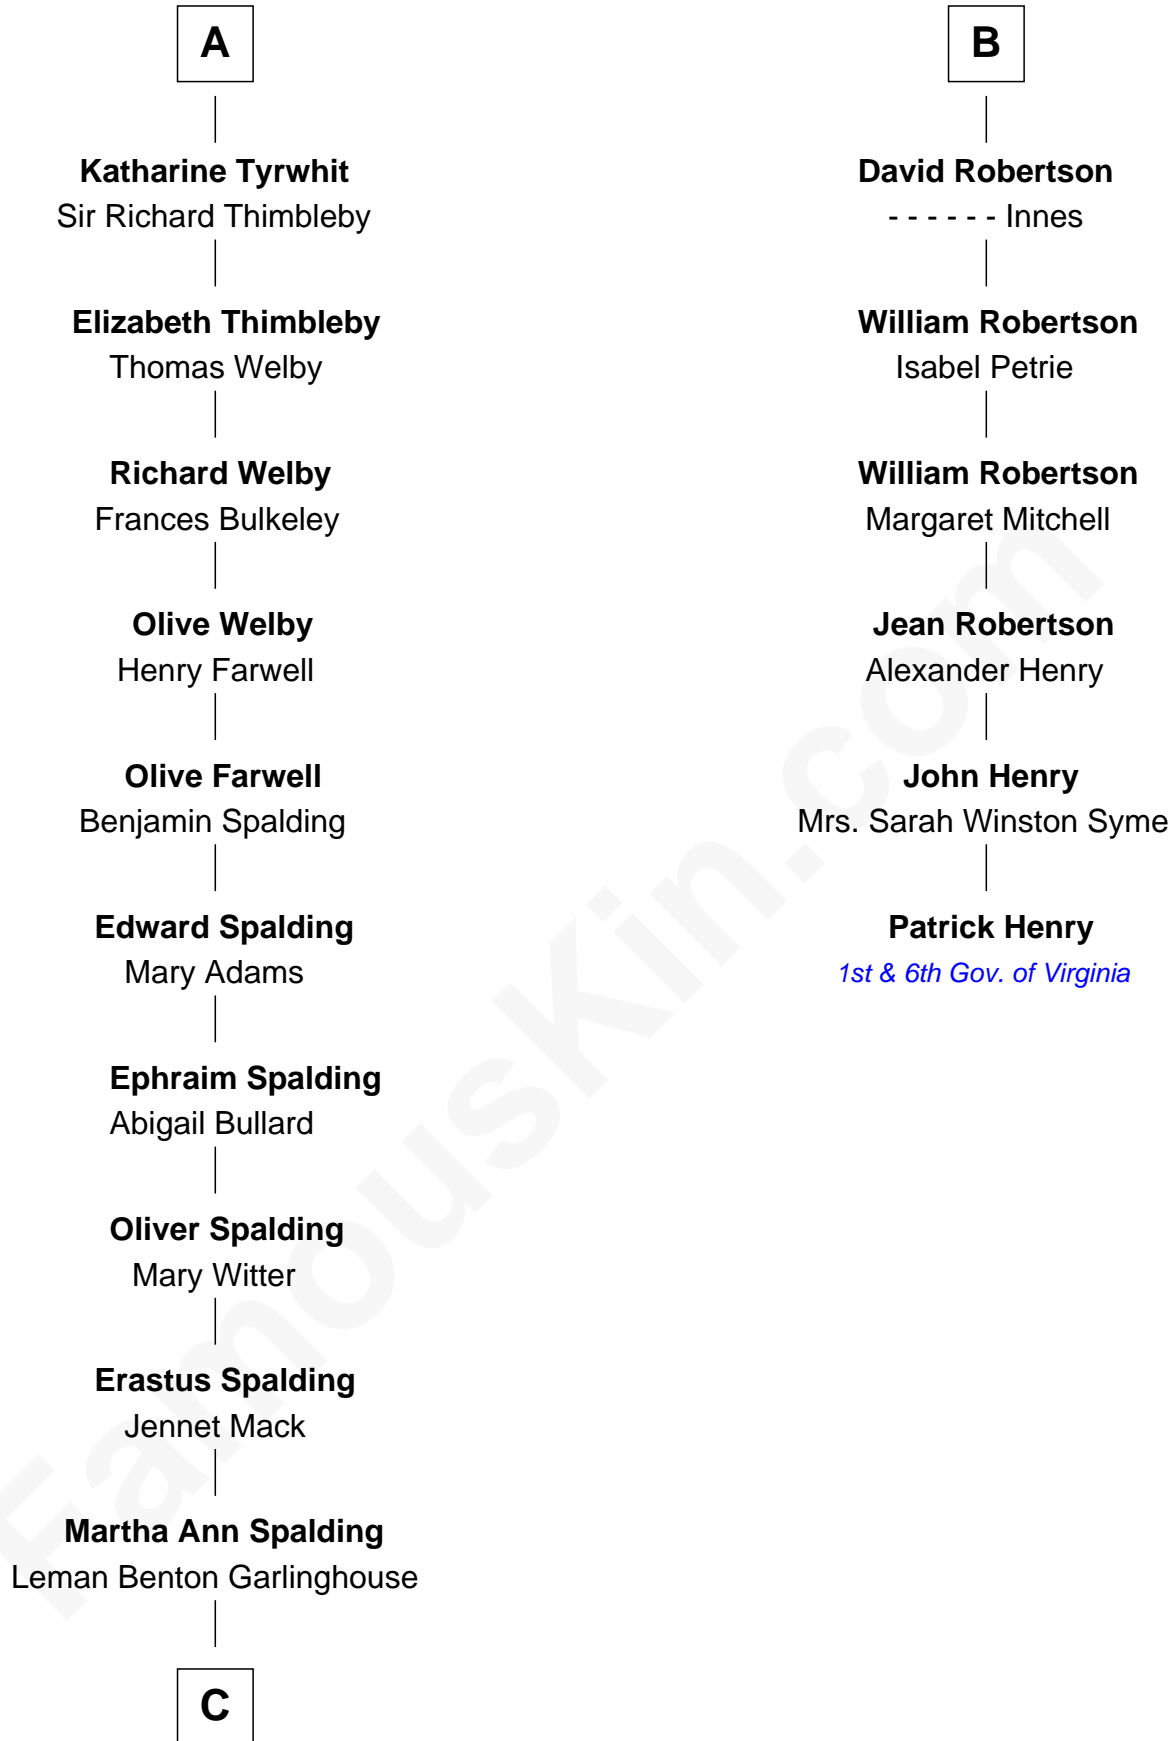

FamousKin.com
Relationship Chart of
Katharine Hepburn
Movie Actress

12th cousin 7 times removed of
Patrick Henry
1st and 6th Governor of Virginia

C

Caroline Garlinghouse
Alfred Augustus Houghton

Katharine Martha Houghton
Thomas Norval Hepburn