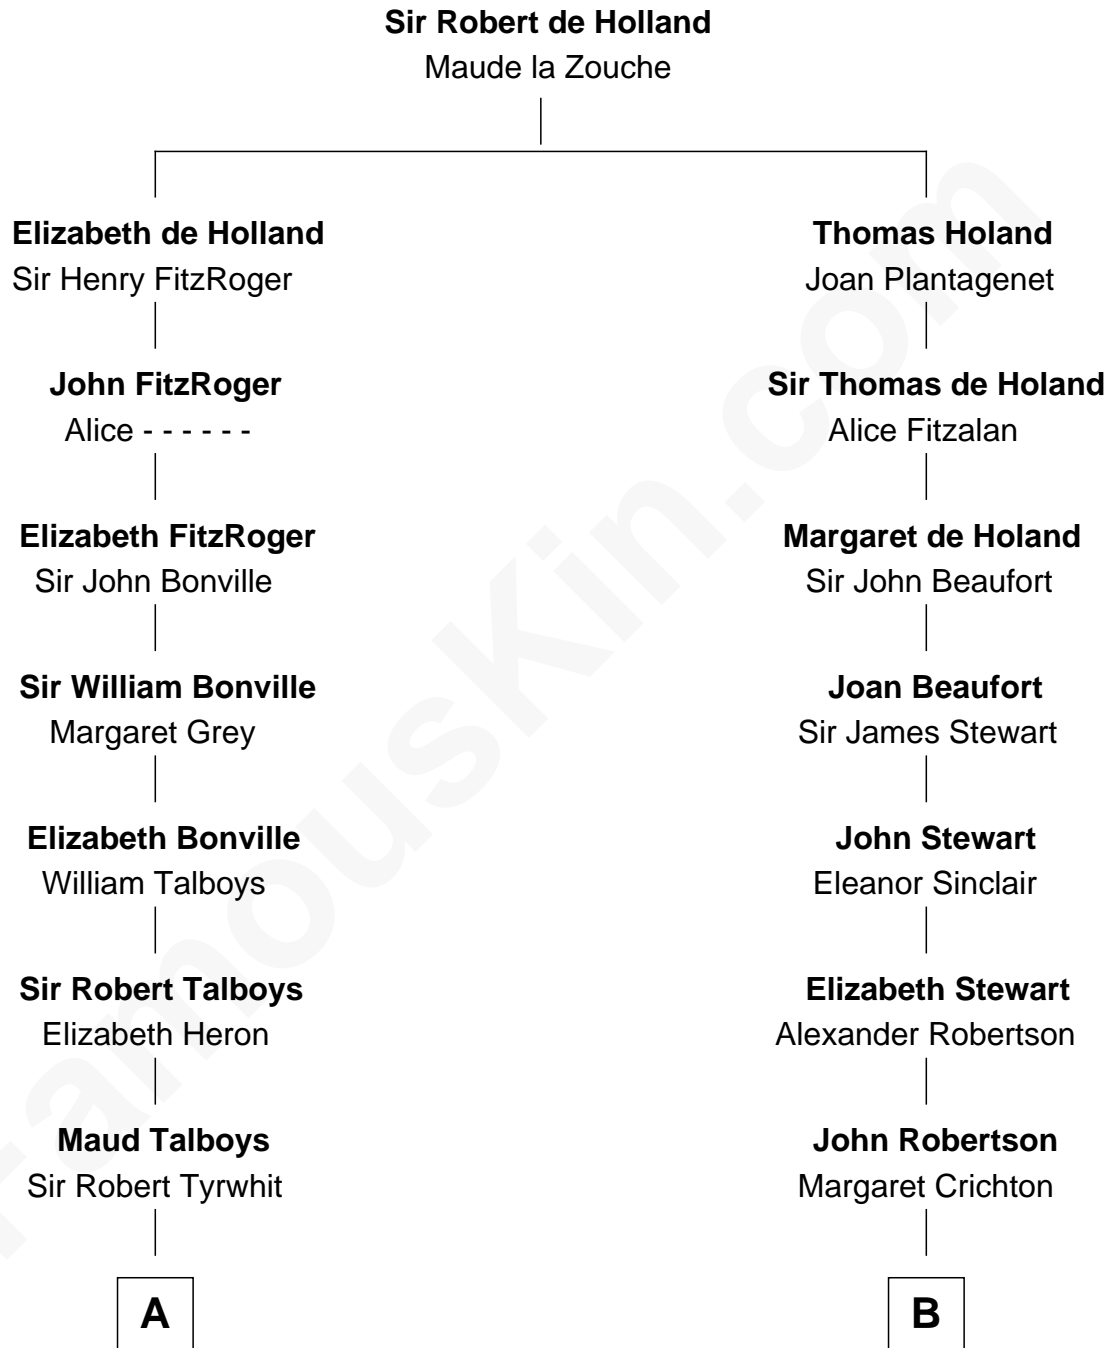

FamousKin.com
Relationship Chart of
Katharine Hepburn
Movie Actress

12th cousin 7 times removed of
Patrick Henry
1st and 6th Governor of Virginia

C

Caroline Garlinghouse
Alfred Augustus Houghton

Katharine Martha Houghton
Thomas Norval Hepburn