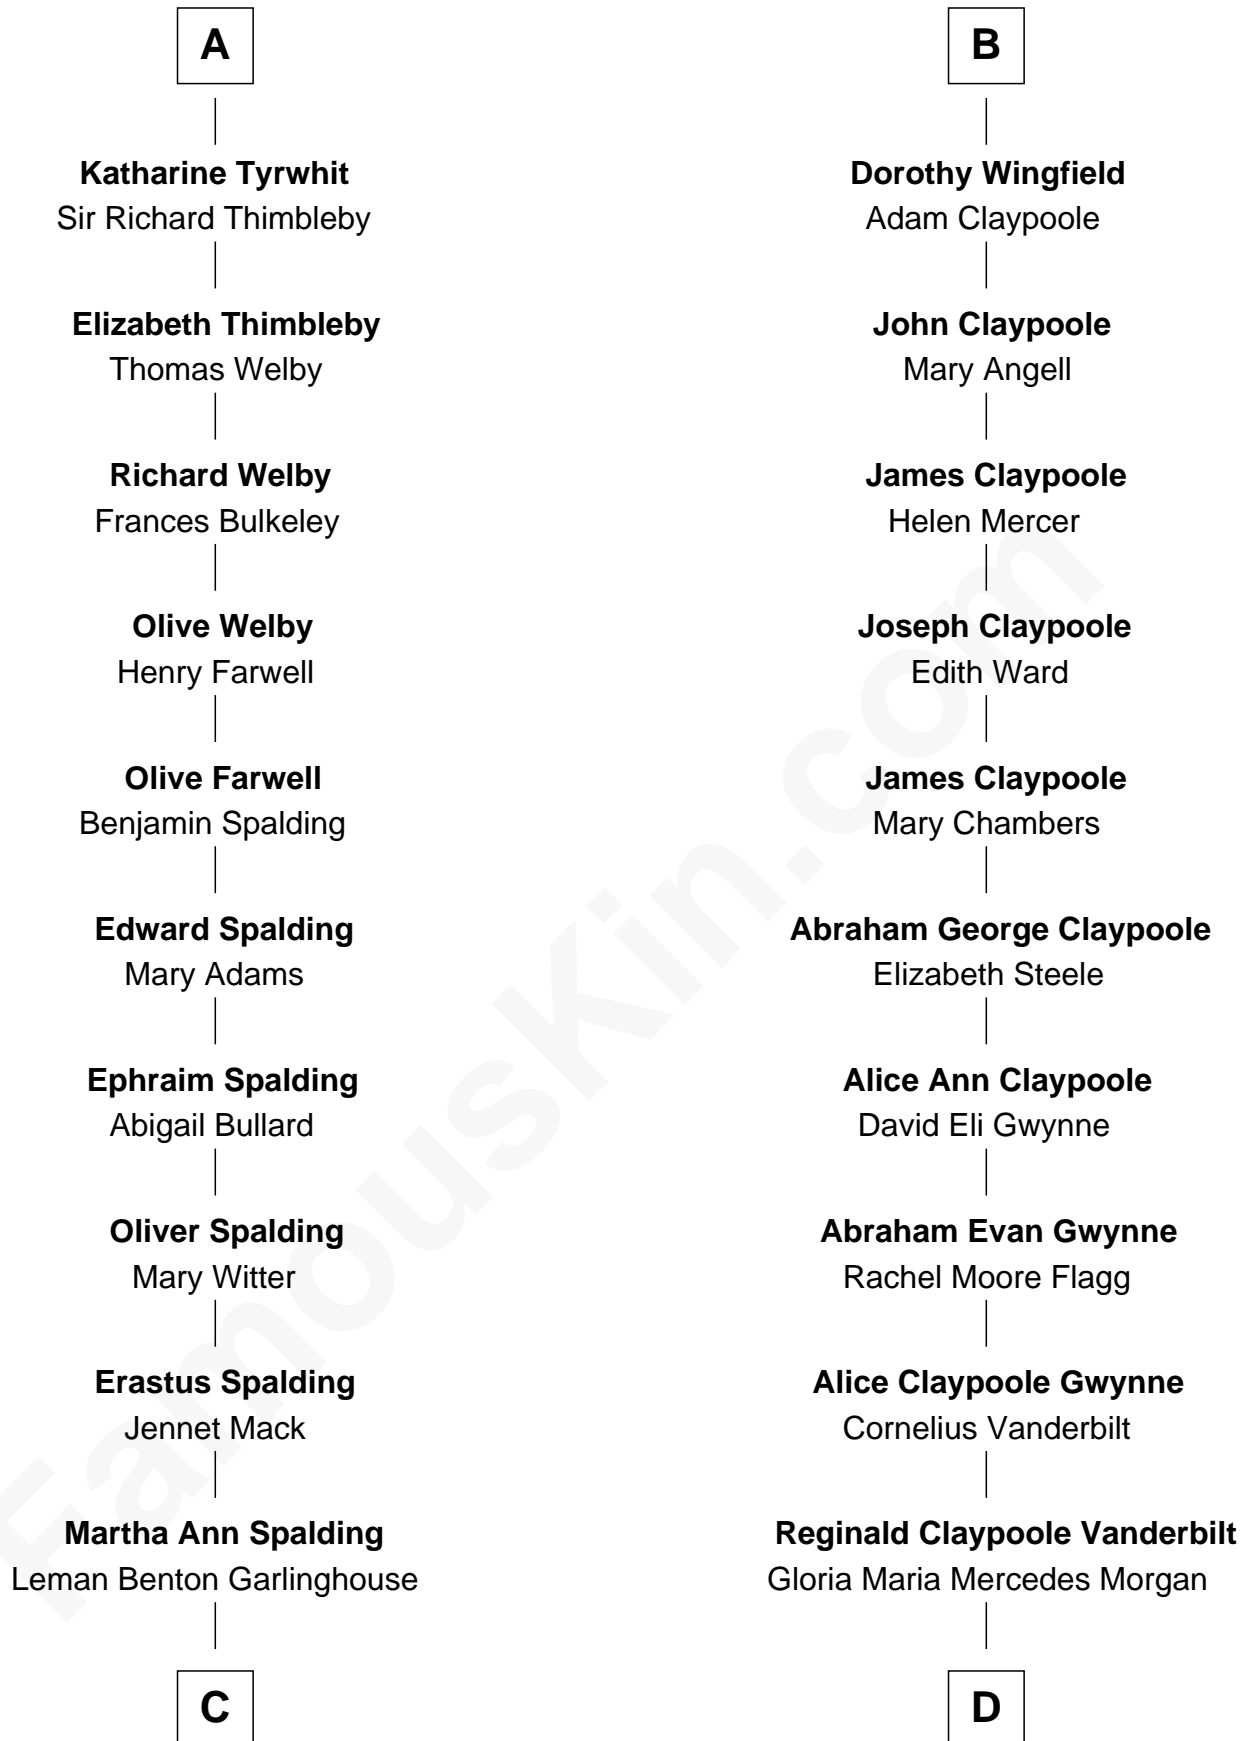

FamousKin.com
Relationship Chart of
Katharine Hepburn
Movie Actress

18th cousin 1 time removed of
Anderson Cooper
Television Journalist

FamousKin.com