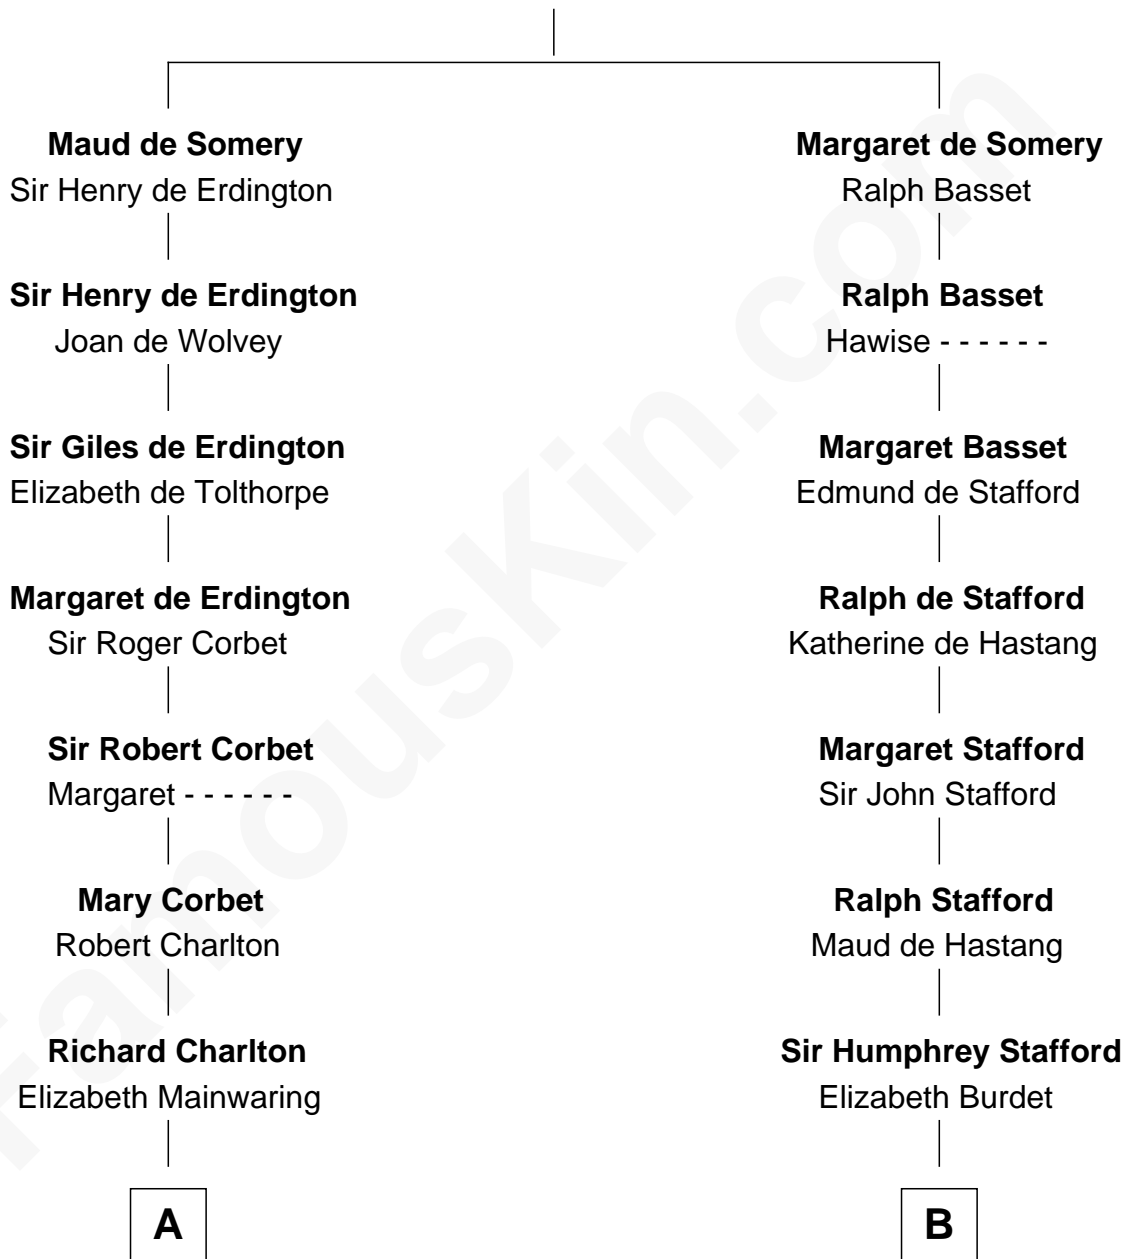

# FamousKin.com Relationship Chart of

**Katharine Hepburn**

*Movie Actress*

20th cousin of

**Julia (Ward) Howe**

*Author of "The Battle Hymn of the Republic"*

**Sir Roger de Somery**

Nichole d'Aubenev

**C**

**Martha Ann Spalding**  
Leman Benton Garlinghouse

**Caroline Garlinghouse**  
Alfred Augustus Houghton

**Katharine Martha Houghton**  
Thomas Norval Hepburn

**Katharine Hepburn**  
*Movie Actress*

**D**

**Anna Ray**  
Samuel Ward

**Samuel Ward**  
Phebe Greene

**Samuel Ward**  
Julia Rush Cutler

**Julia (Ward) Howe**  
*American Poet*