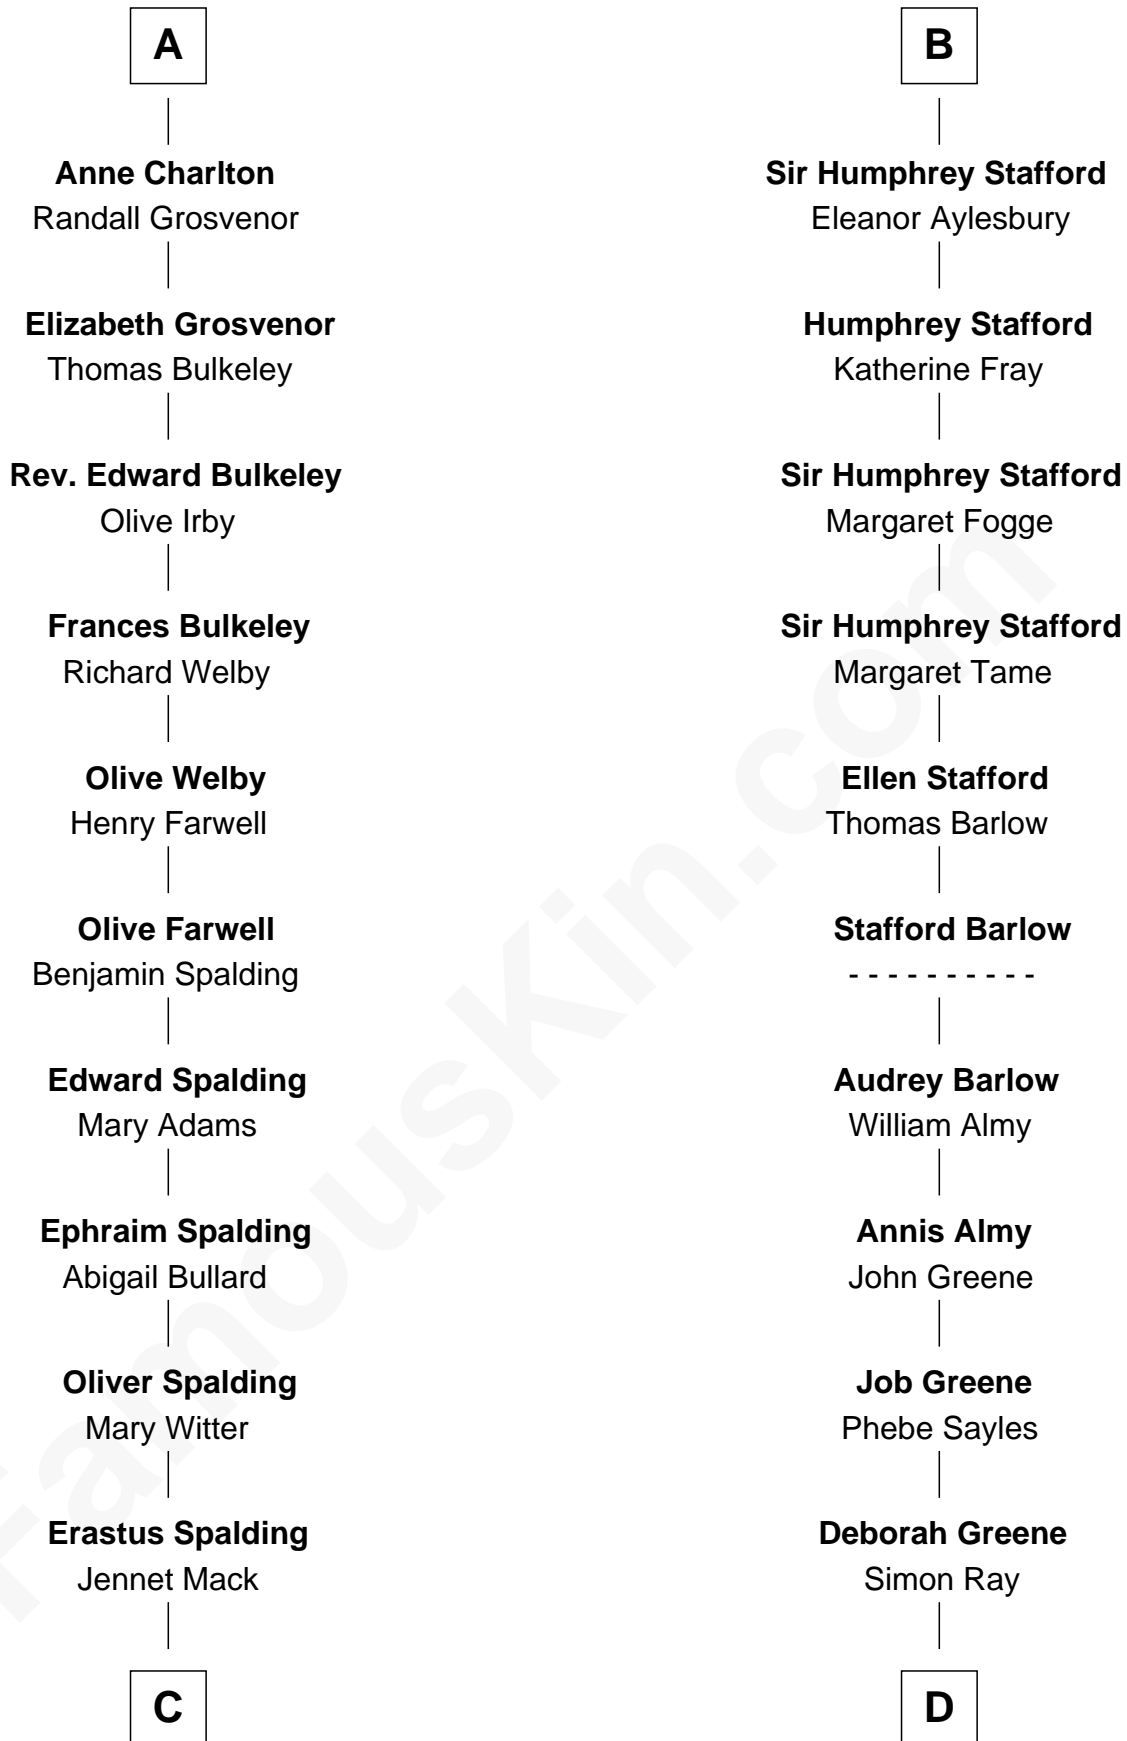

# FamousKin.com Relationship Chart of

**Katharine Hepburn**

*Movie Actress*

20th cousin of

**Julia (Ward) Howe**

*Author of "The Battle Hymn of the Republic"*

**Sir Roger de Somery**

Nichole d'Aubenev

**C**

**Martha Ann Spalding**  
Leman Benton Garlinghouse

**Caroline Garlinghouse**  
Alfred Augustus Houghton

**Katharine Martha Houghton**  
Thomas Norval Hepburn

**Katharine Hepburn**  
*Movie Actress*

**D**

**Anna Ray**  
Samuel Ward

**Samuel Ward**  
Phebe Greene

**Samuel Ward**  
Julia Rush Cutler

**Julia (Ward) Howe**  
*American Poet*