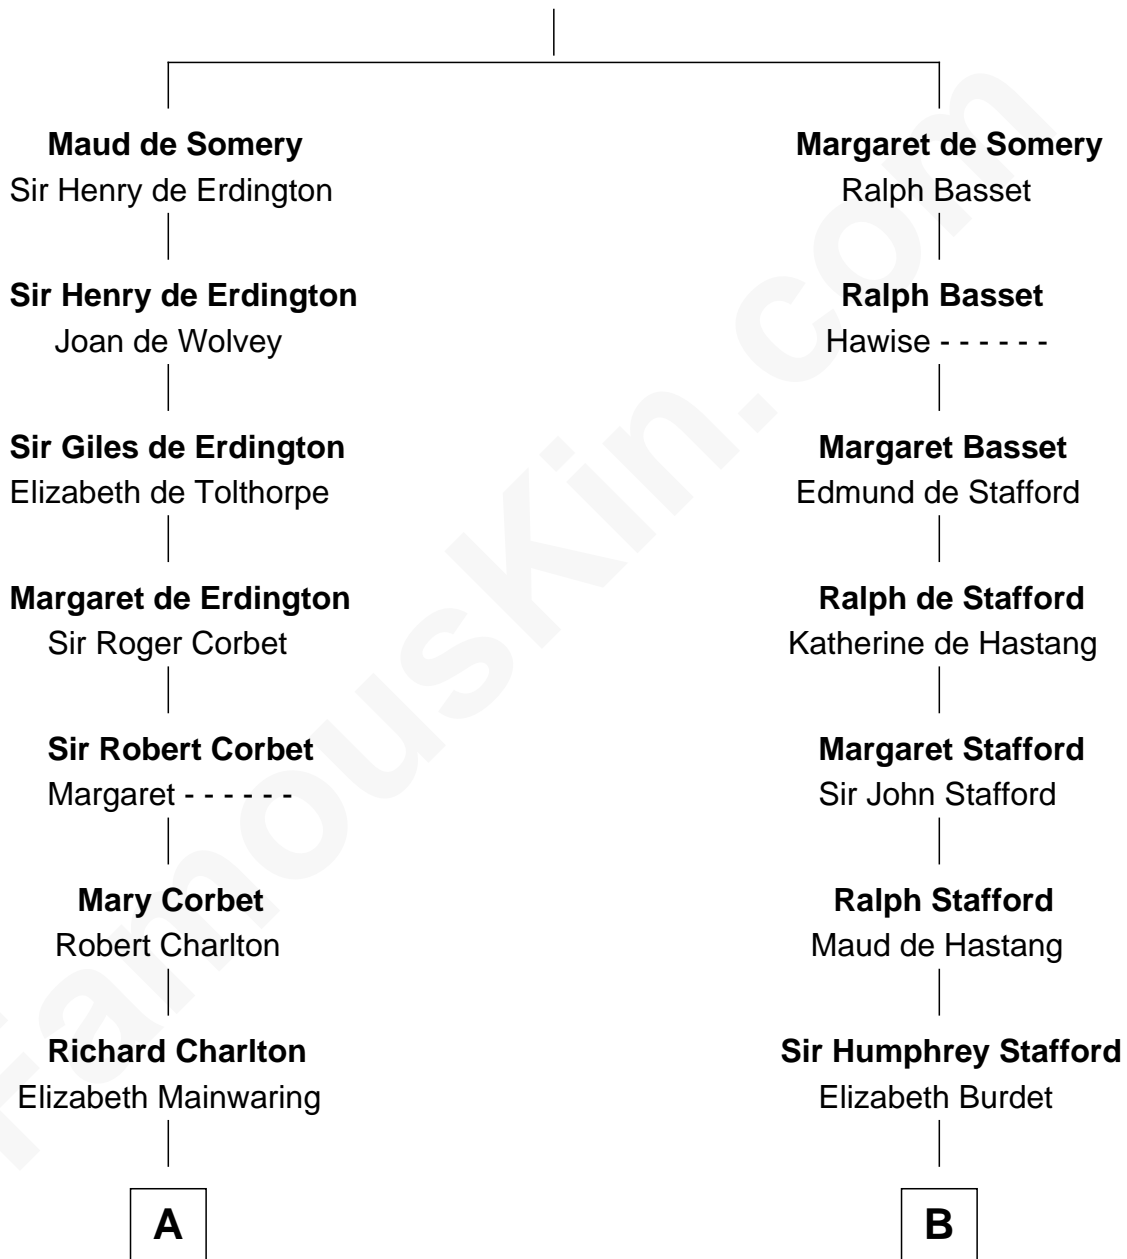

FamousKin.com
Relationship Chart of
Katharine Hepburn
Movie Actress

17th cousin 3 times removed of
William Greene
2nd Governor of Rhode Island

Sir Roger de Somery
 Nichole d'Aubenev

C

—
Martha Ann Spalding
Leman Benton Garlinghouse

—
Caroline Garlinghouse
Alfred Augustus Houghton

—
Katharine Martha Houghton
Thomas Norval Hepburn

—
Katharine Hepburn
Movie Actress

FamousKin.com