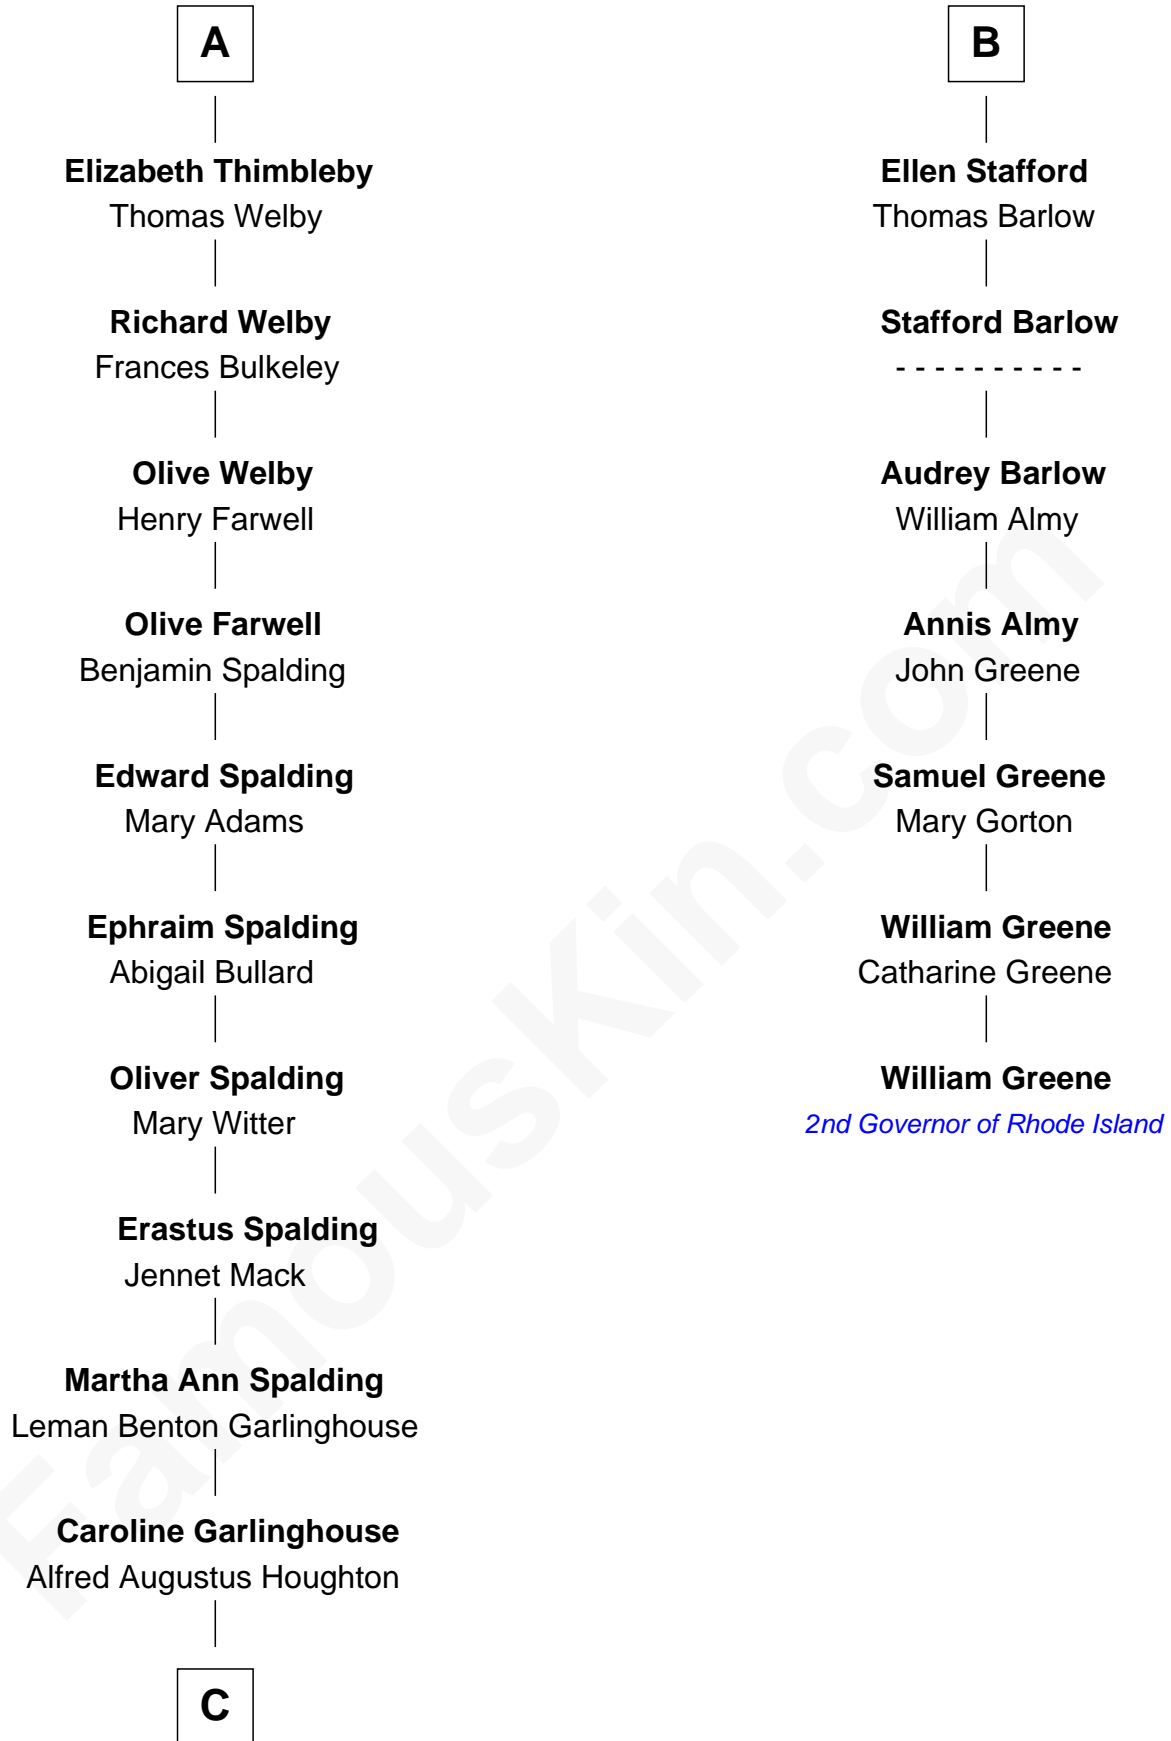

**FamousKin.com**  
**Relationship Chart of**  
**Katharine Hepburn**  
*Movie Actress*

13th cousin 5 times removed of  
**William Greene**  
*2nd Governor of Rhode Island*

C

|  
**Katharine Martha Houghton**

Thomas Norval Hepburn

|  
**Katharine Hepburn**

*Movie Actress*

FamousKin.com