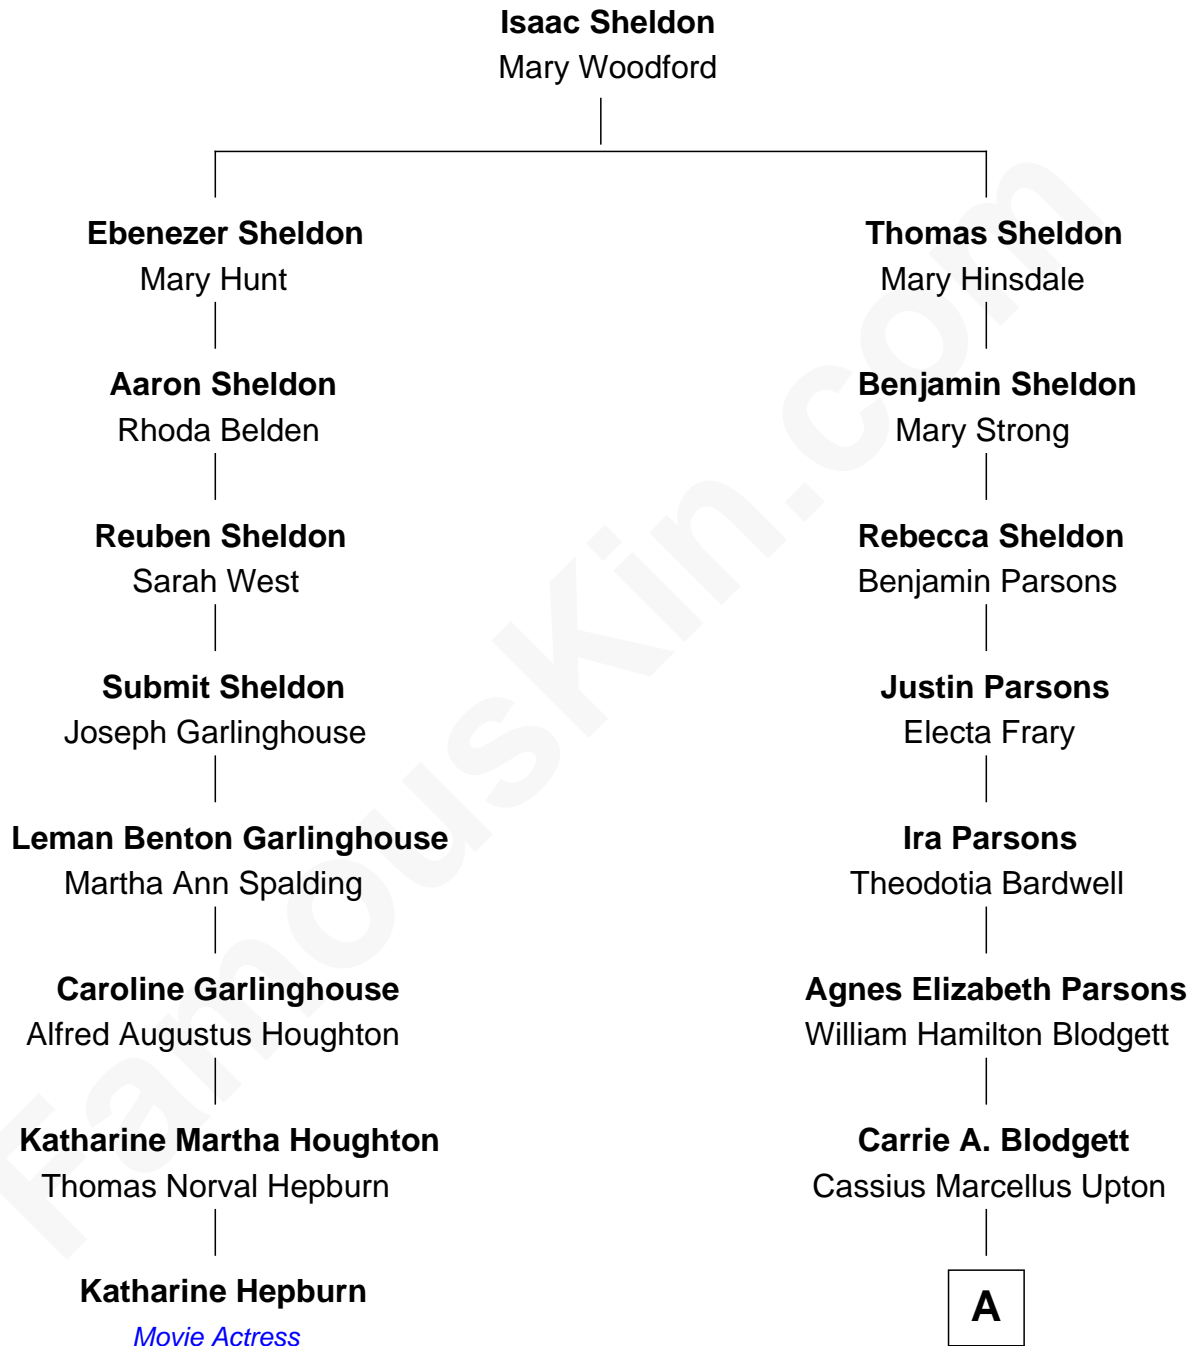

**FamousKin.com**  
**Relationship Chart of**  
**Katharine Hepburn**  
*Movie Actress*

7th cousin 3 times removed of

**Kate Upton**  
*Sports Illustrated Swimsuit Cover Model*

**A**

—  
**Frederick Stanley Upton**

Margaret M. Beckley

—  
**Stephen Edward Upton**

Elizabeth Brooks Vial

—  
**Jefferson Matthew Upton**

Shelley Fawn Davis

—  
**Kate Upton**

*Model and Actress*