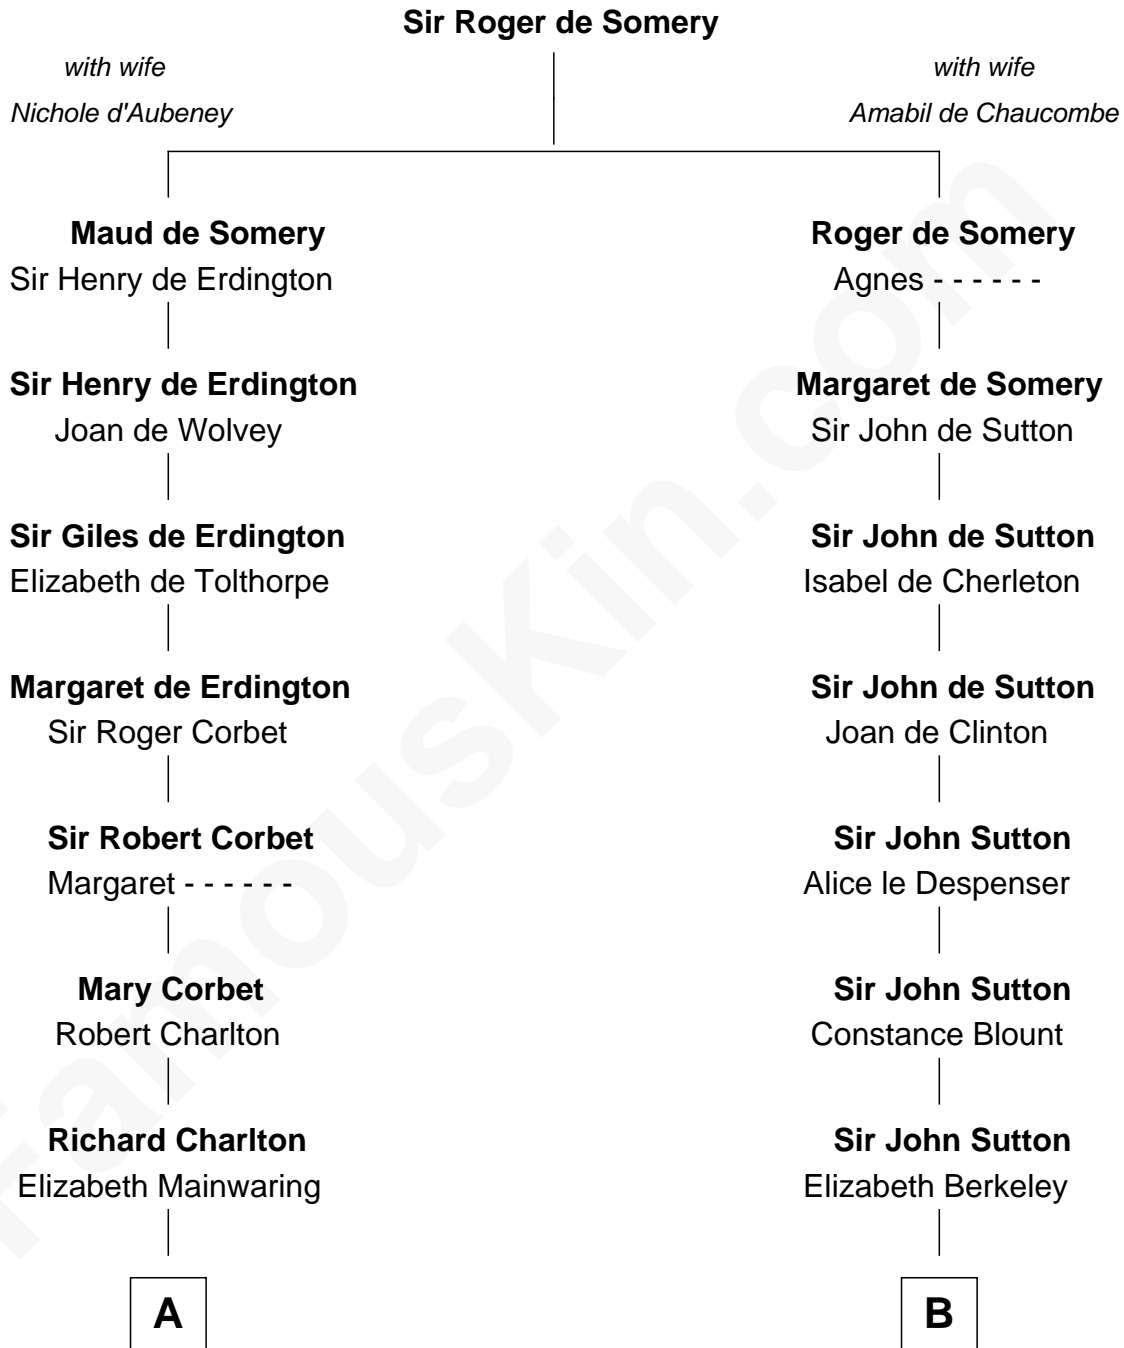

FamousKin.com
Relationship Chart of
Katharine Hepburn
Movie Actress

16th cousin 4 times removed of
George Washington
1st U.S. President

C

—
Martha Ann Spalding
Leman Benton Garlinghouse

—
Caroline Garlinghouse
Alfred Augustus Houghton

—
Katharine Martha Houghton
Thomas Norval Hepburn

—
Katharine Hepburn
Movie Actress

FamousKin.com