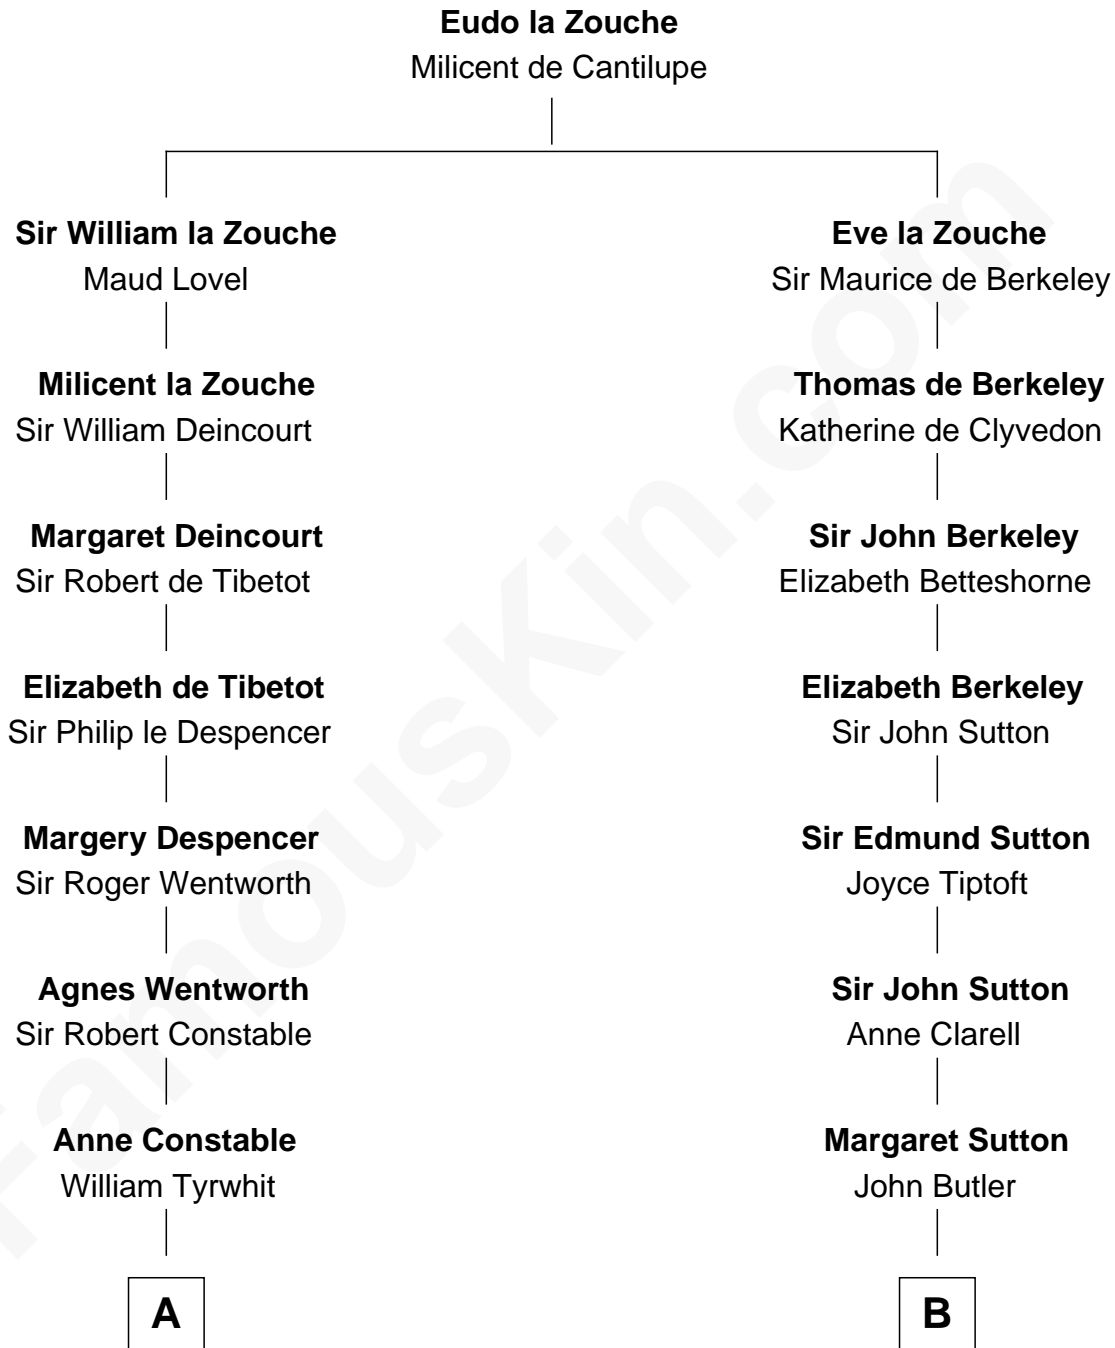

FamousKin.com
Relationship Chart of
Katharine Hepburn
Movie Actress

13th cousin 7 times removed of
George Washington
1st U.S. President

C

—
Martha Ann Spalding
Leman Benton Garlinghouse

—
Caroline Garlinghouse
Alfred Augustus Houghton

—
Katharine Martha Houghton
Thomas Norval Hepburn

—
Katharine Hepburn
Movie Actress

FamousKin.com