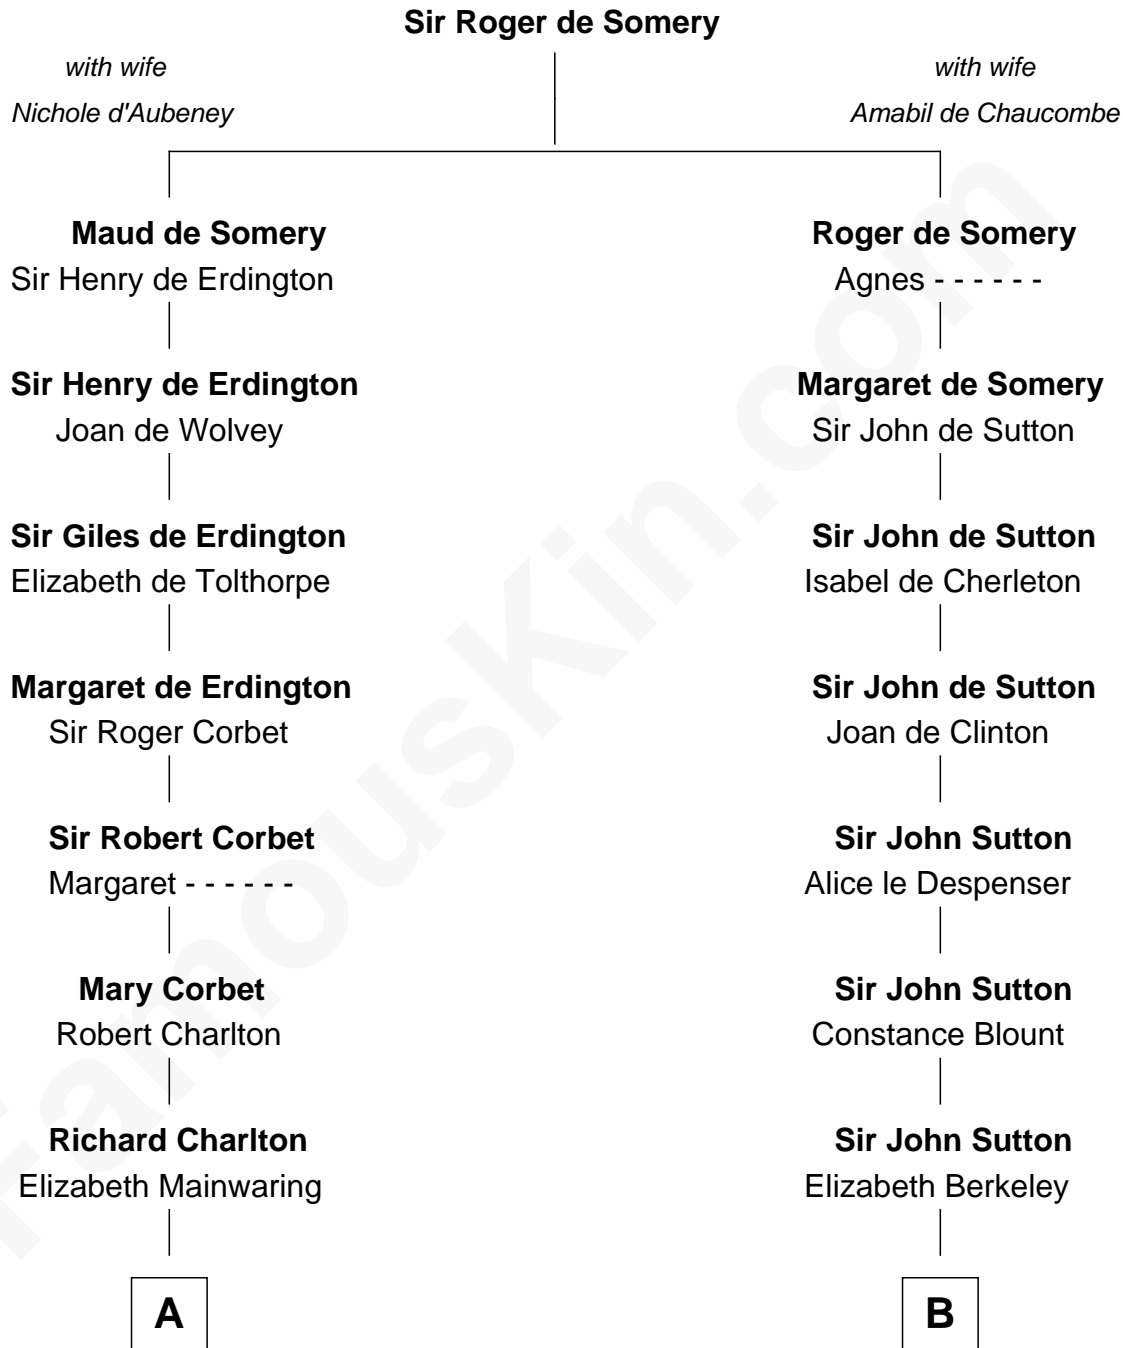

**FamousKin.com**  
**Relationship Chart of**  
**Katharine Hepburn**  
*Movie Actress*

**17th cousin 3 times removed of**  
**John Langdon**  
*Signer of the U.S. Constitution*

**C**

—  
**Martha Ann Spalding**  
Leman Benton Garlinghouse

—  
**Caroline Garlinghouse**  
Alfred Augustus Houghton

—  
**Katharine Martha Houghton**  
Thomas Norval Hepburn

—  
**Katharine Hepburn**  
*Movie Actress*

FamousKin.com