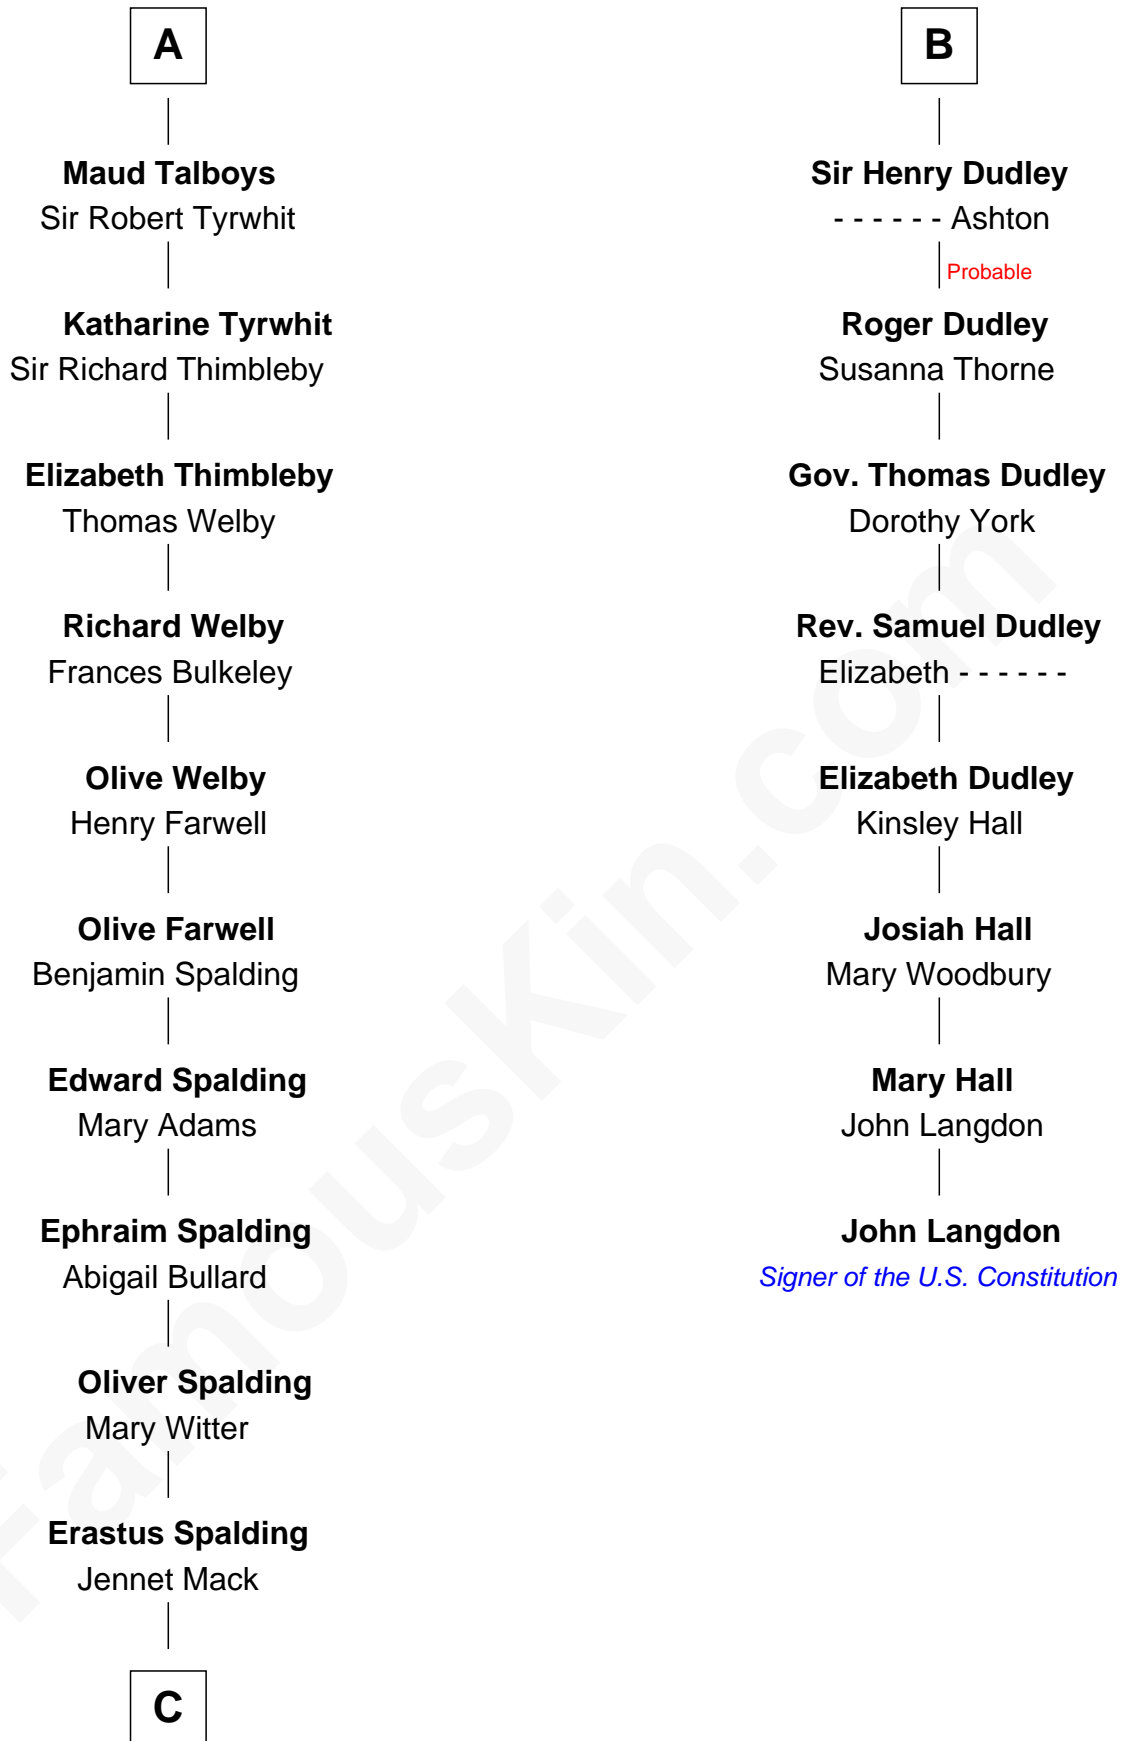

FamousKin.com
Relationship Chart of
Katharine Hepburn
Movie Actress

14th cousin 6 times removed of
John Langdon
Signer of the U.S. Constitution

C

—
Martha Ann Spalding
Leman Benton Garlinghouse

—
Caroline Garlinghouse
Alfred Augustus Houghton

—
Katharine Martha Houghton
Thomas Norval Hepburn

—
Katharine Hepburn
Movie Actress

FamousKin.com