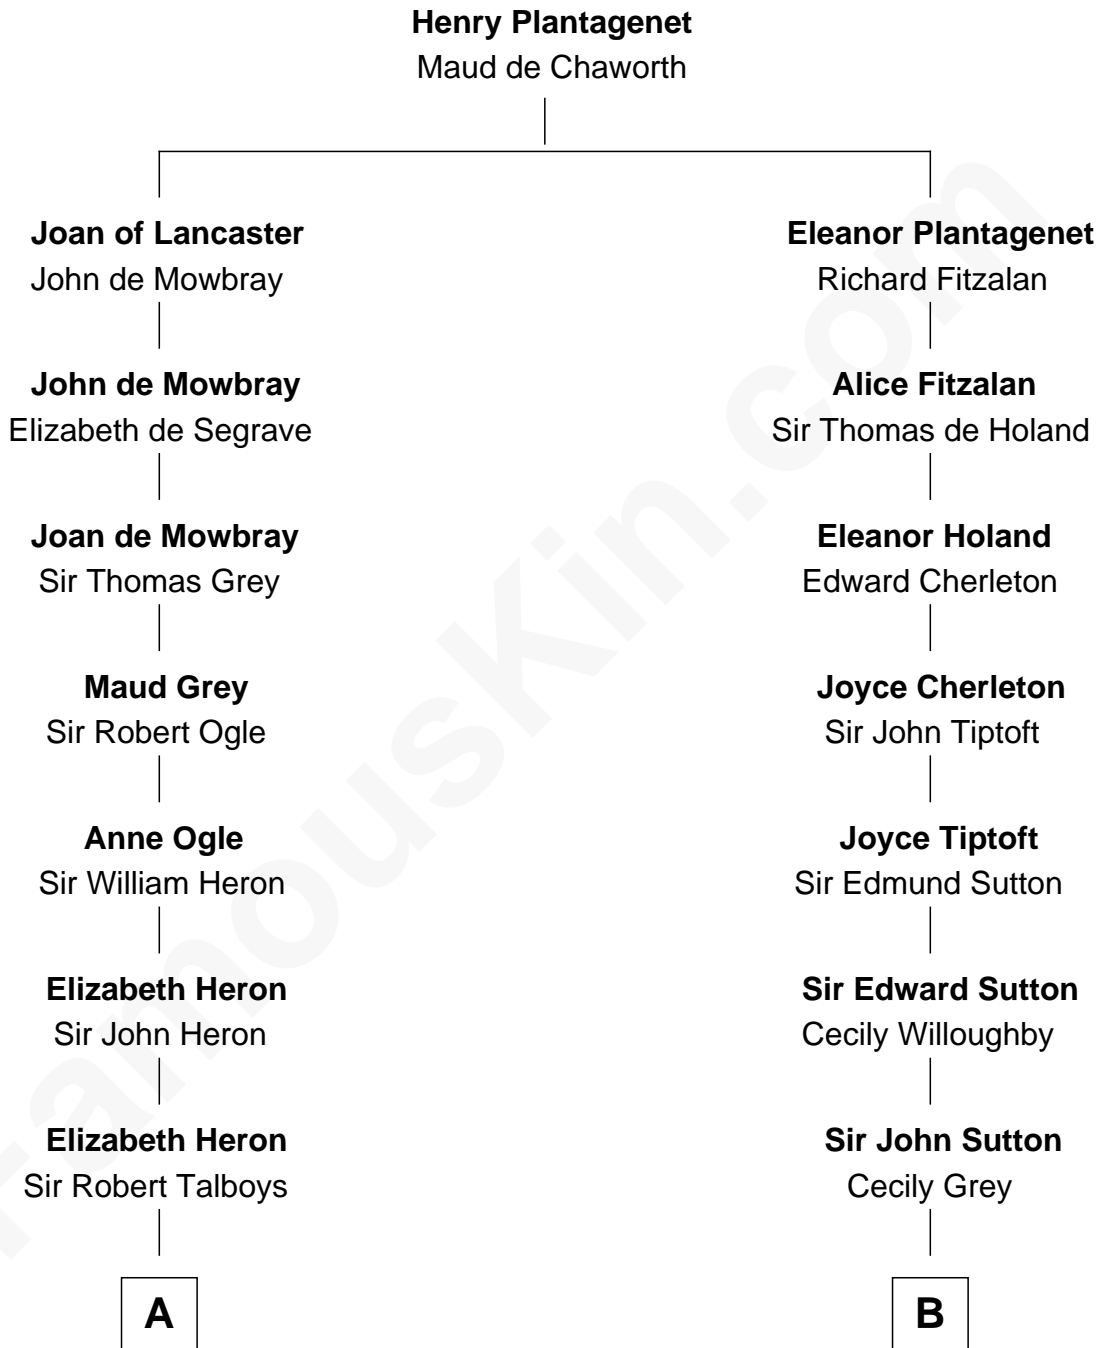

FamousKin.com
Relationship Chart of
Katharine Hepburn
Movie Actress

14th cousin 6 times removed of
John Langdon
Signer of the U.S. Constitution

C

—
Martha Ann Spalding
Leman Benton Garlinghouse

—
Caroline Garlinghouse
Alfred Augustus Houghton

—
Katharine Martha Houghton
Thomas Norval Hepburn

—
Katharine Hepburn
Movie Actress

FamousKin.com