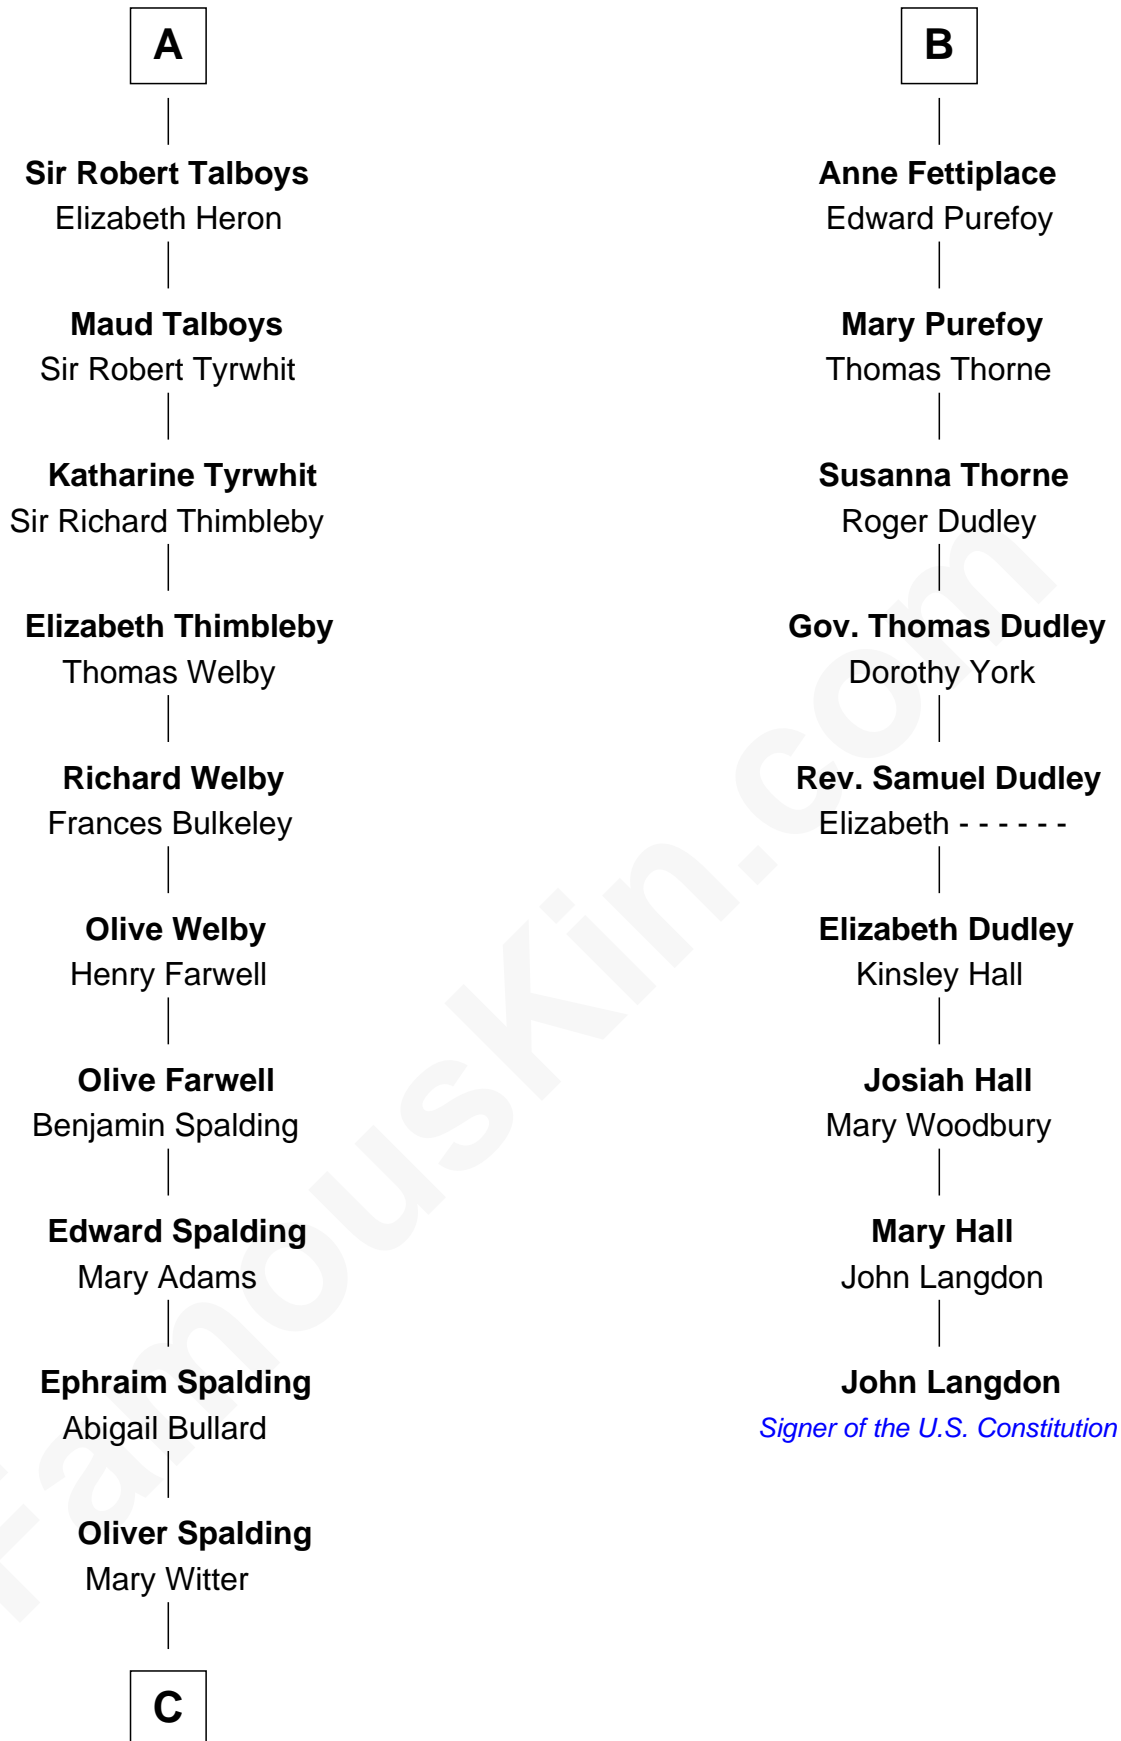

**FamousKin.com**  
**Relationship Chart of**  
**Katharine Hepburn**  
*Movie Actress*

**15th cousin 6 times removed of**  
**John Langdon**  
*Signer of the U.S. Constitution*

**C**

Erastus Spalding

Jennet Mack

Martha Ann Spalding

Leman Benton Garlinghouse

Caroline Garlinghouse

Alfred Augustus Houghton

Katharine Martha Houghton

Thomas Norval Hepburn

Katharine Hepburn

*Movie Actress*