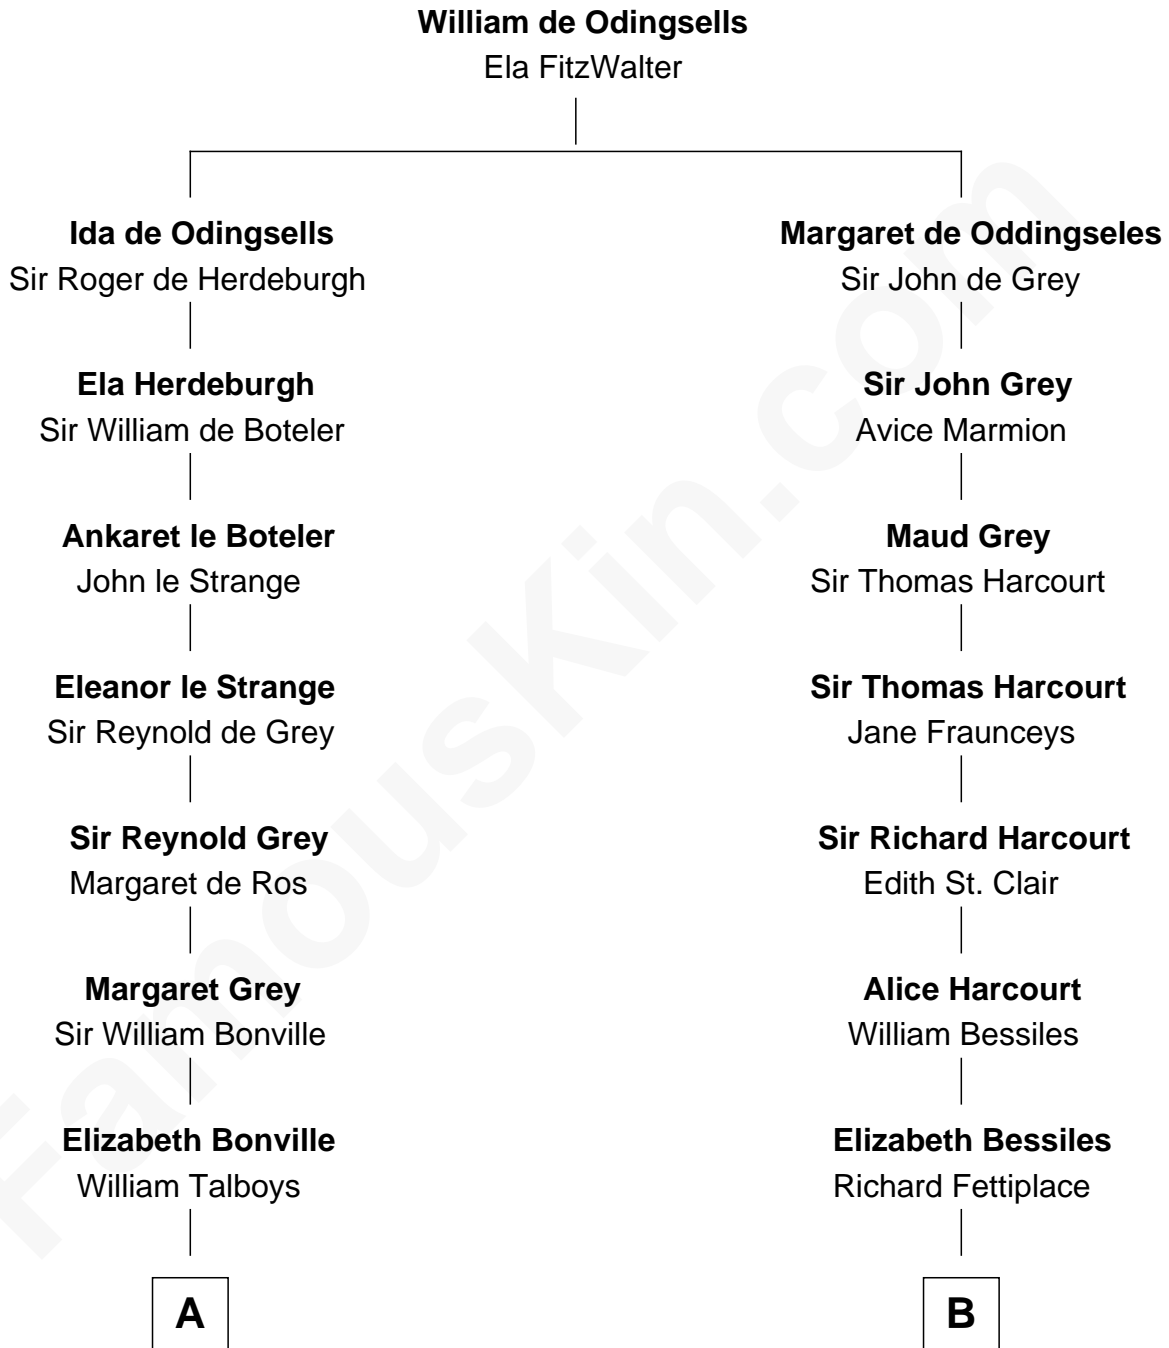

**FamousKin.com**  
**Relationship Chart of**  
**Katharine Hepburn**  
*Movie Actress*

**15th cousin 6 times removed of**  
**John Langdon**  
*Signer of the U.S. Constitution*

**C**

Erastus Spalding

Jennet Mack

Martha Ann Spalding

Leman Benton Garlinghouse

Caroline Garlinghouse

Alfred Augustus Houghton

Katharine Martha Houghton

Thomas Norval Hepburn

Katharine Hepburn

*Movie Actress*