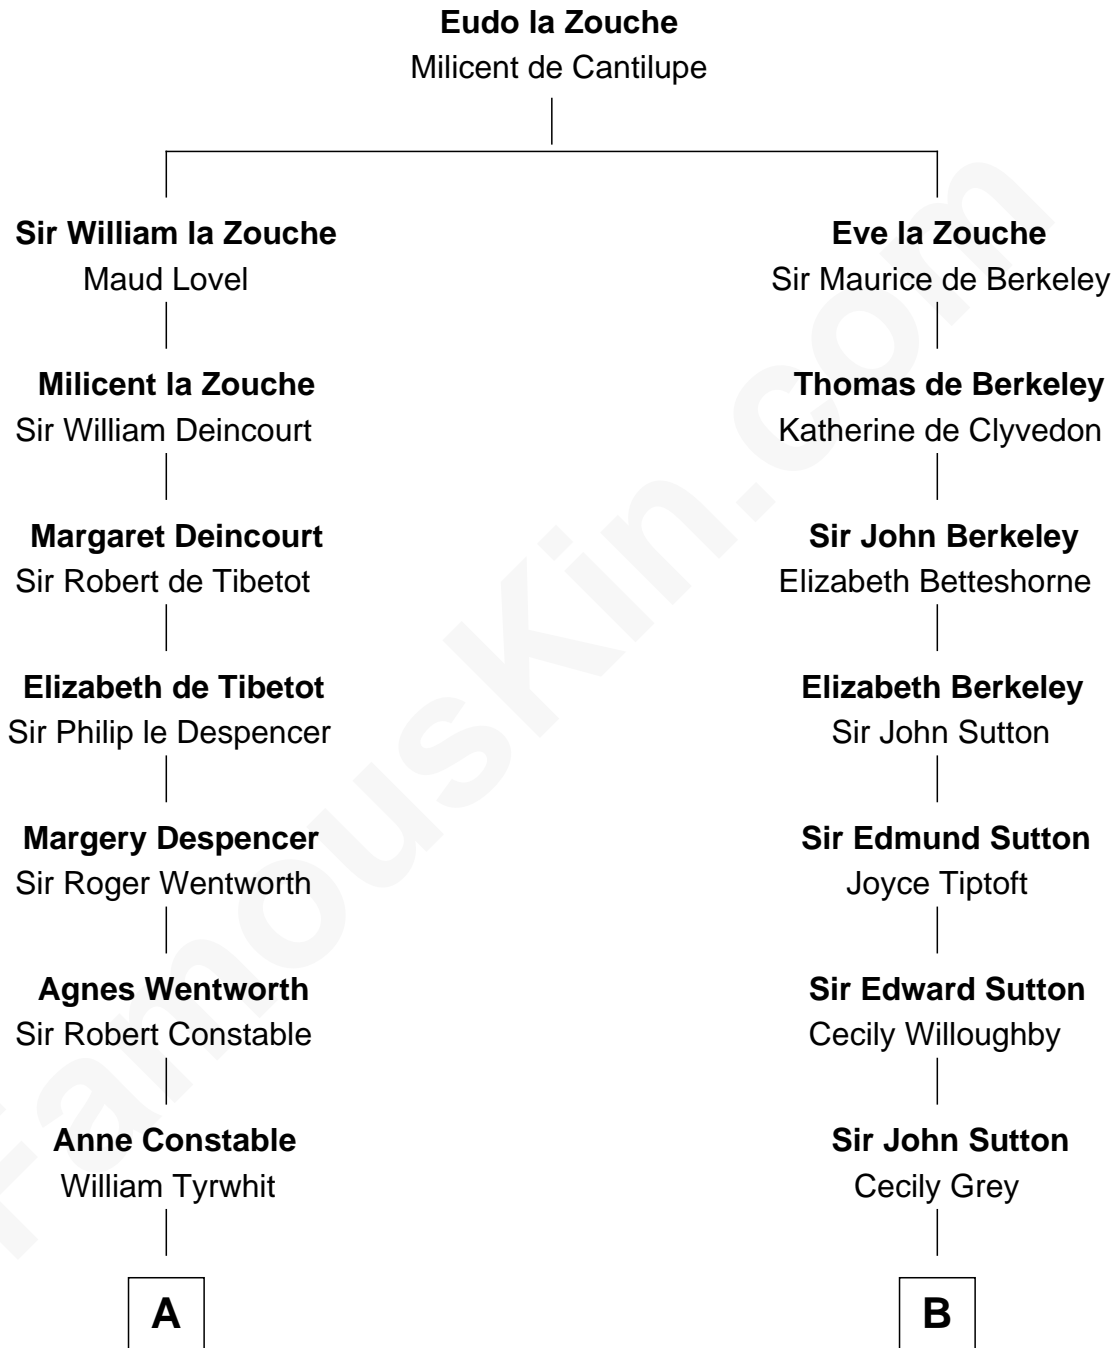

FamousKin.com
Relationship Chart of
Katharine Hepburn
Movie Actress

14th cousin 6 times removed of
John Langdon
Signer of the U.S. Constitution

C

—
Martha Ann Spalding
Leman Benton Garlinghouse

—
Caroline Garlinghouse
Alfred Augustus Houghton

—
Katharine Martha Houghton
Thomas Norval Hepburn

—
Katharine Hepburn
Movie Actress

FamousKin.com