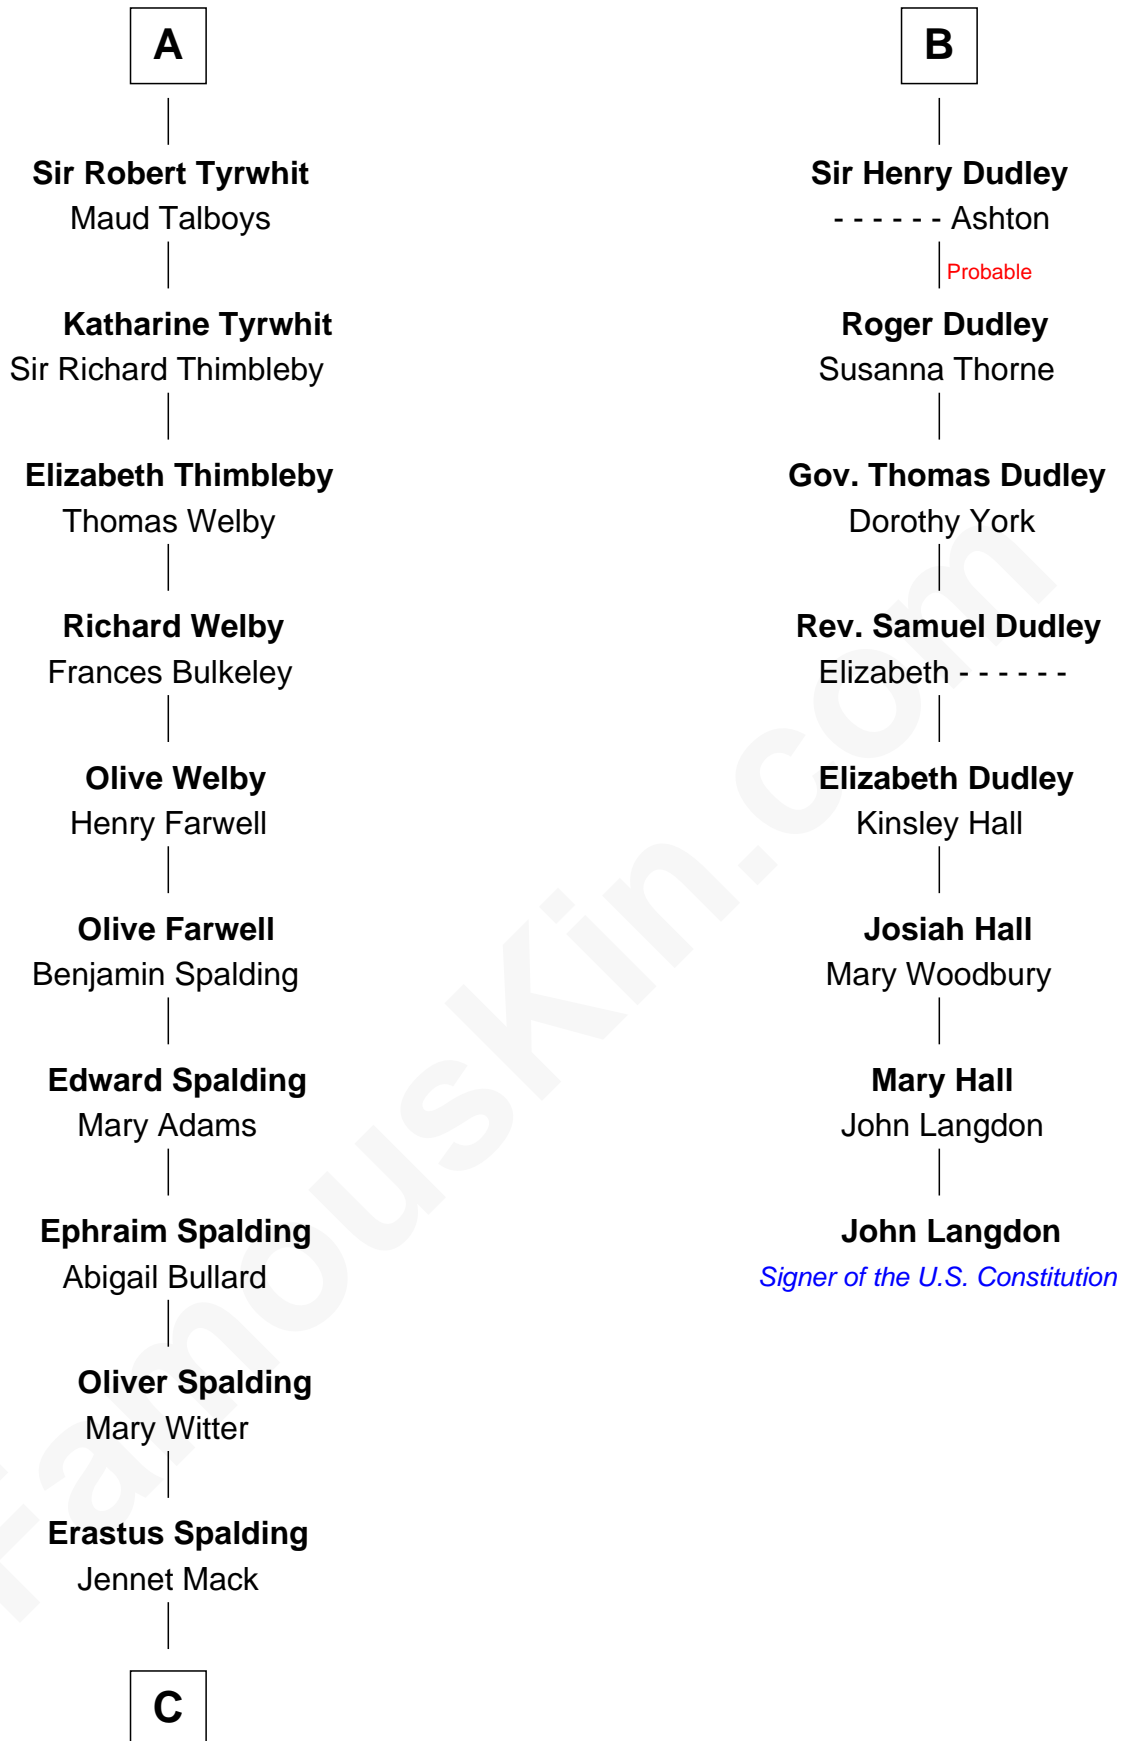

FamousKin.com
Relationship Chart of
Katharine Hepburn
Movie Actress

14th cousin 6 times removed of
John Langdon
Signer of the U.S. Constitution

C

—
Martha Ann Spalding
Leman Benton Garlinghouse

—
Caroline Garlinghouse
Alfred Augustus Houghton

—
Katharine Martha Houghton
Thomas Norval Hepburn

—
Katharine Hepburn
Movie Actress

FamousKin.com