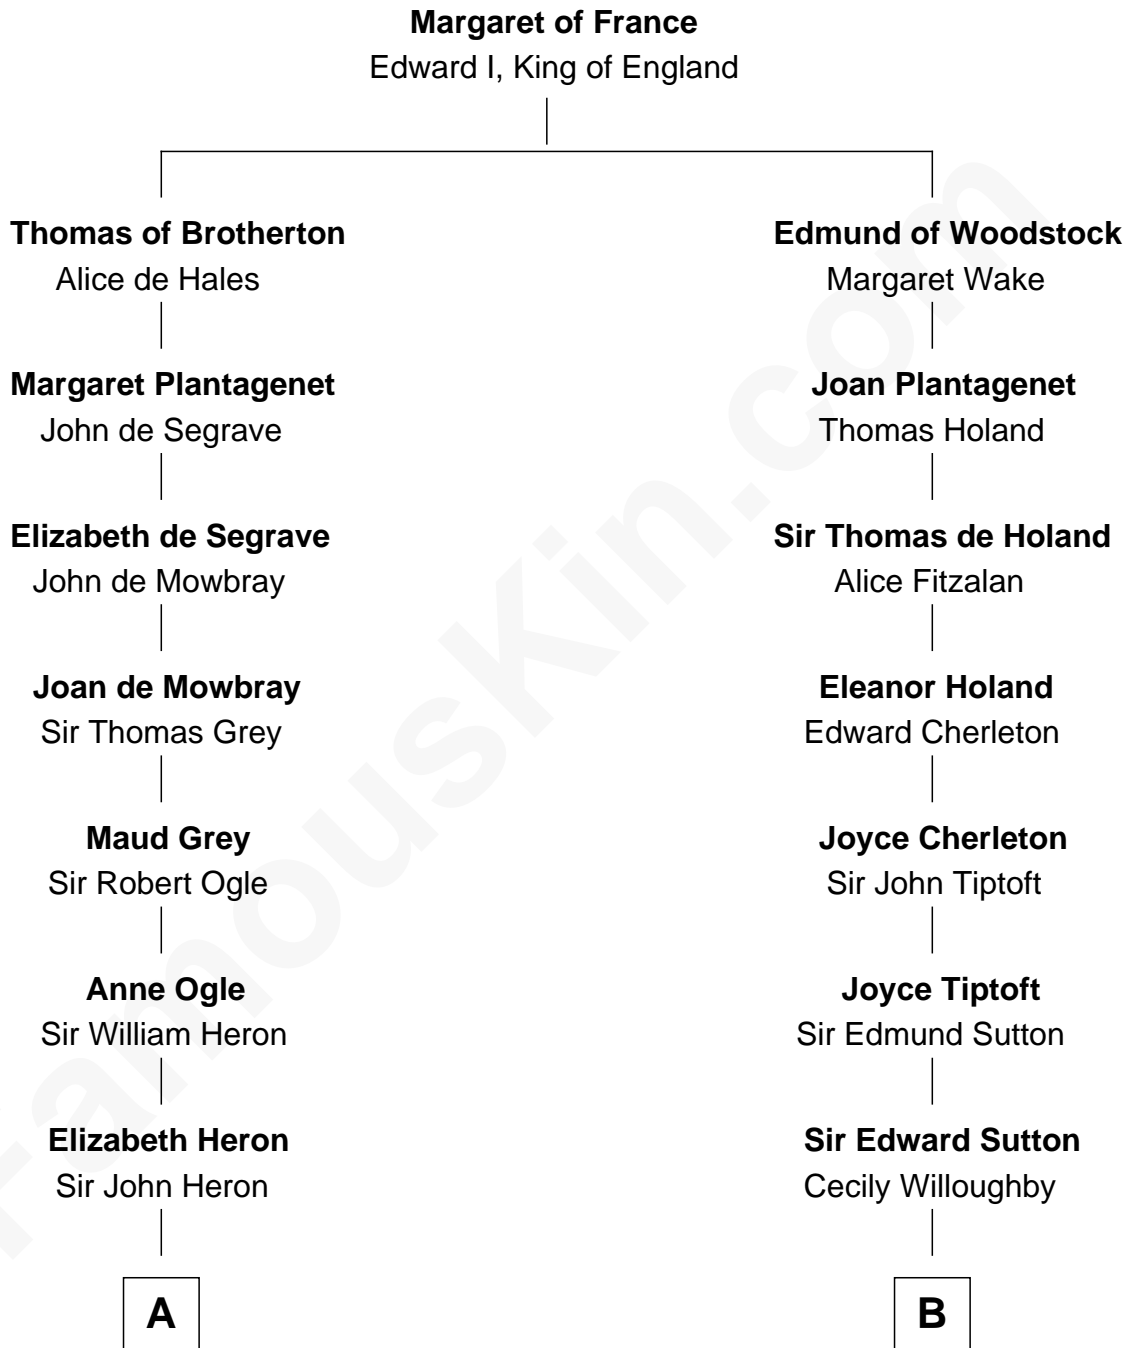

FamousKin.com
Relationship Chart of
Katharine Hepburn
Movie Actress

15th cousin 6 times removed of
John Langdon
Signer of the U.S. Constitution

C

Erastus Spalding

Jennet Mack

Martha Ann Spalding

Leman Benton Garlinghouse

Caroline Garlinghouse

Alfred Augustus Houghton

Katharine Martha Houghton

Thomas Norval Hepburn

Katharine Hepburn

Movie Actress

FamousKin.com