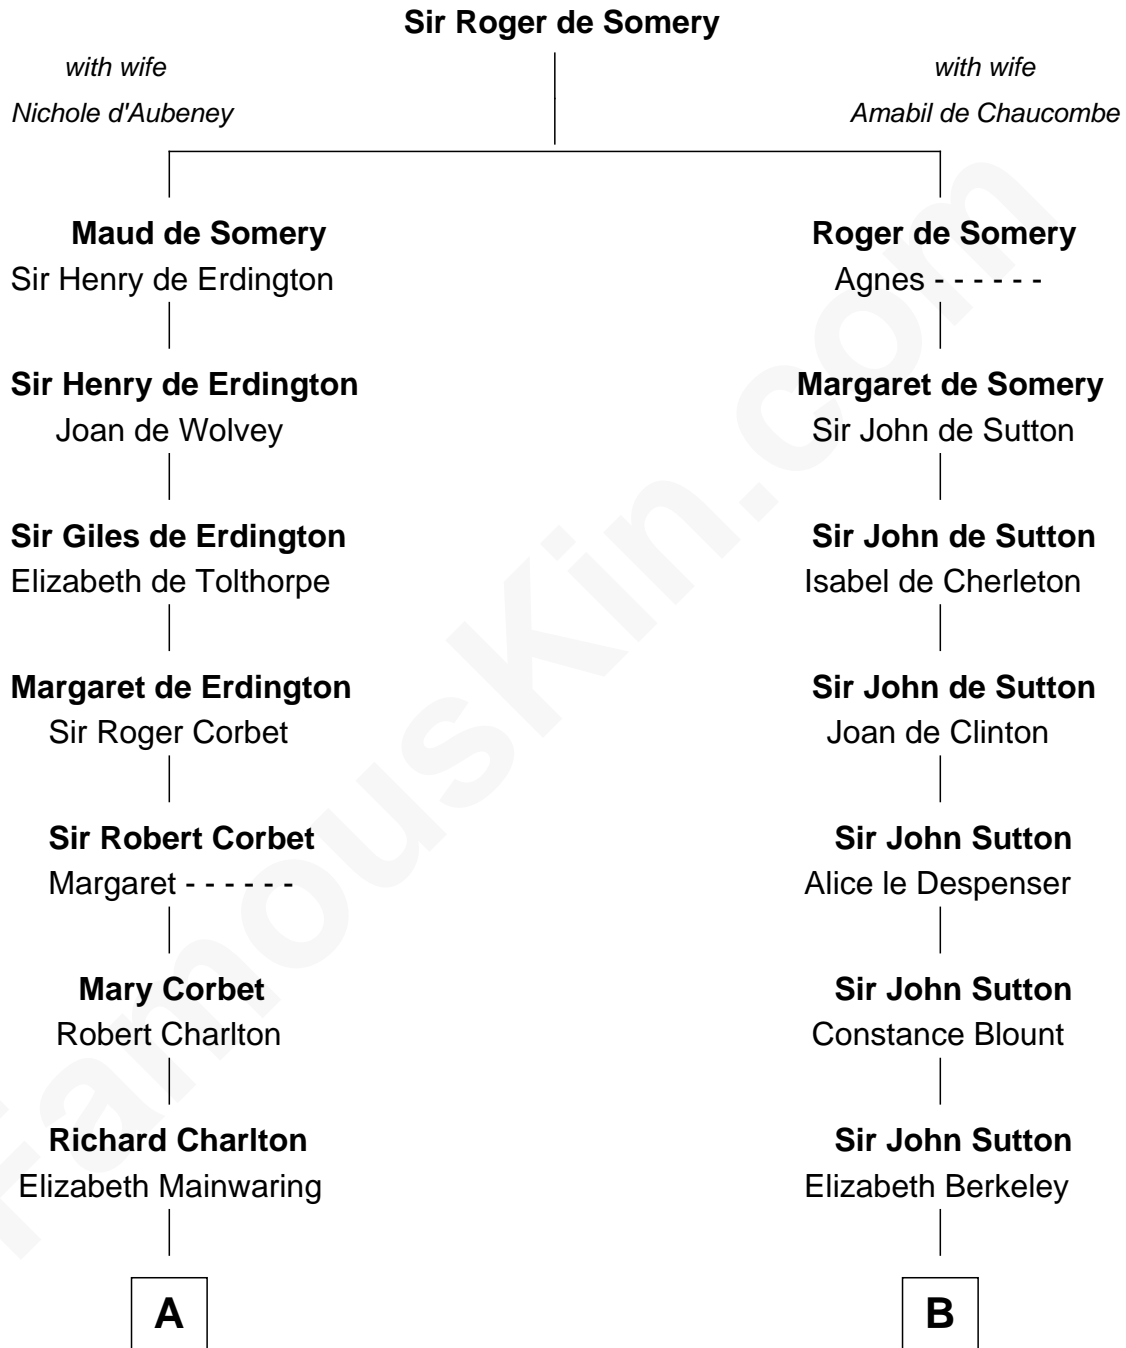

**FamousKin.com**  
**Relationship Chart of**  
**Katharine Hepburn**  
*Movie Actress*

20th cousin 1 time removed of  
**Louis Auchincloss**  
*Author*

**C**

**Martha Ann Spalding**  
Leman Benton Garlinghouse

**Caroline Garlinghouse**  
Alfred Augustus Houghton

**Katharine Martha Houghton**  
Thomas Norval Hepburn

**Katharine Hepburn**  
*Movie Actress*

**D**

**Gurdon Buck**  
Susannah Mainwaring

**Elizabeth Buck**  
John Auchincloss