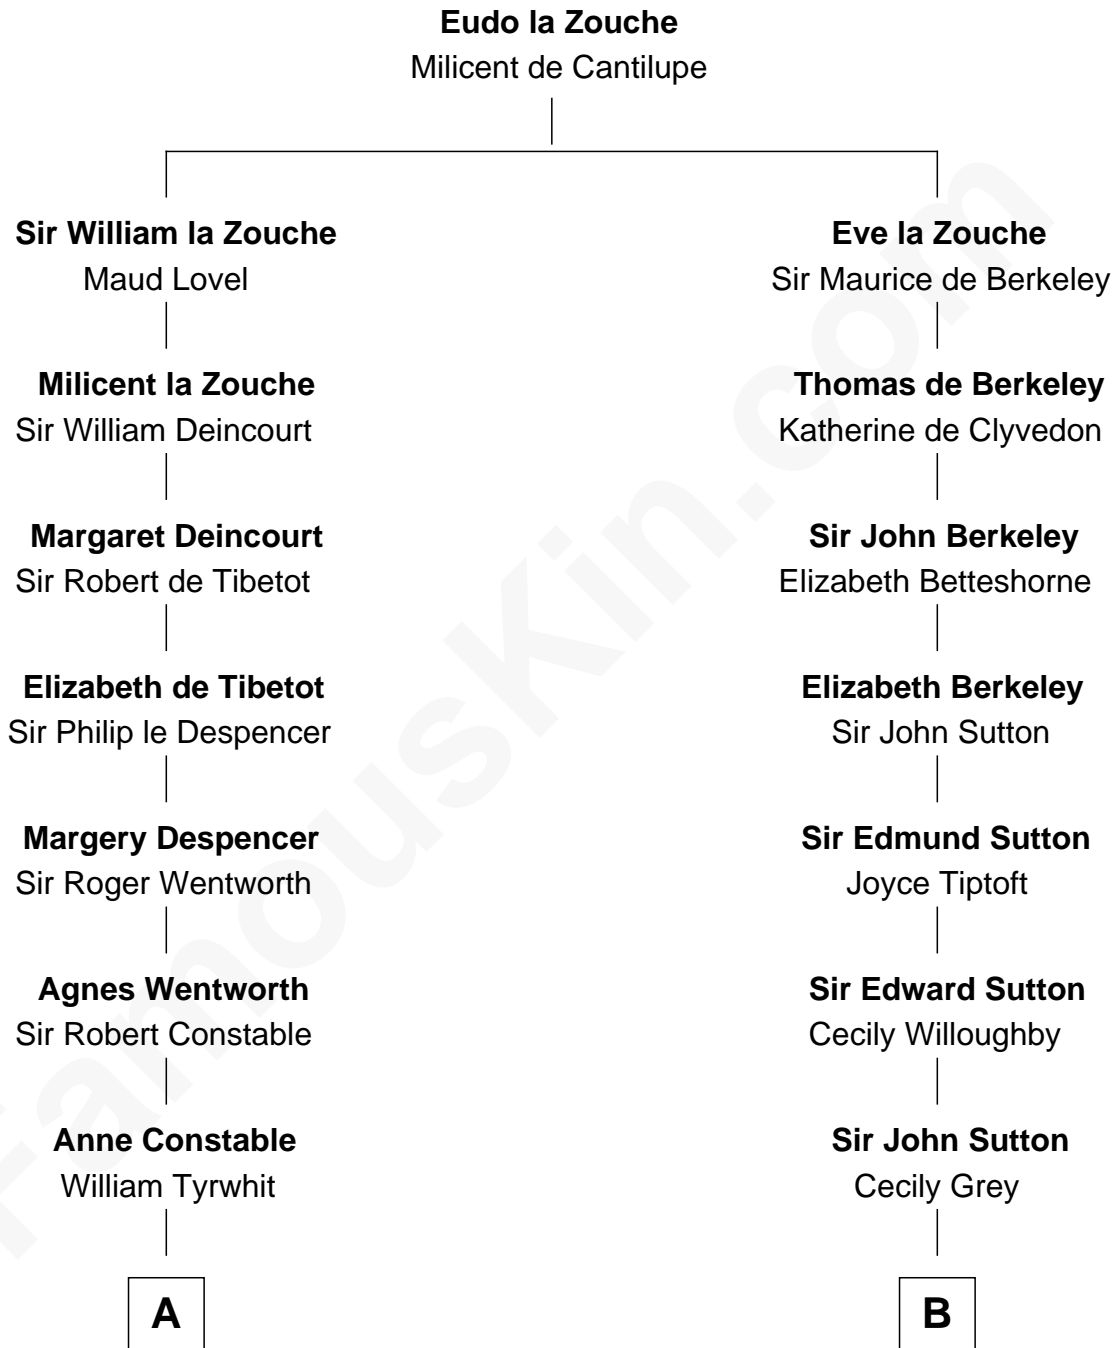

FamousKin.com
Relationship Chart of
Katharine Hepburn
Movie Actress

18th cousin 2 times removed of
Louis Auchincloss
Author

FamousKin.com