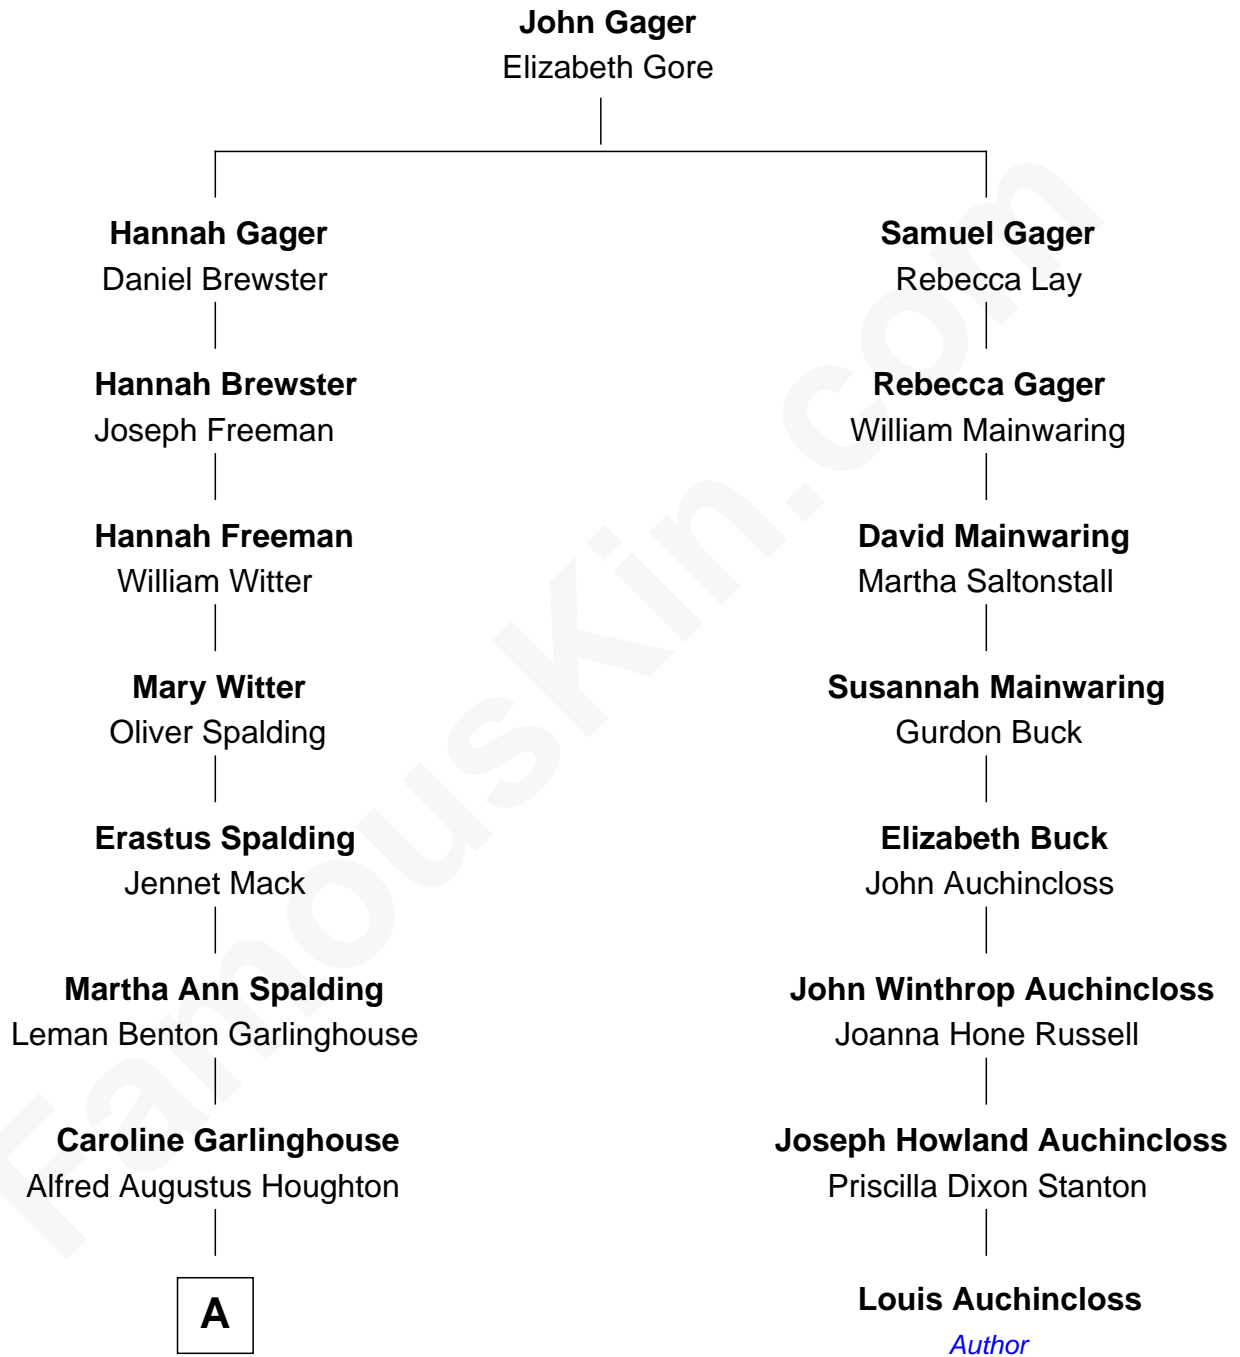

FamousKin.com
Relationship Chart of
Katharine Hepburn
Movie Actress

7th cousin 1 time removed of
Louis Auchincloss
Author

A

|
Katharine Martha Houghton

Thomas Norval Hepburn

|
Katharine Hepburn

Movie Actress

FamousKin.com