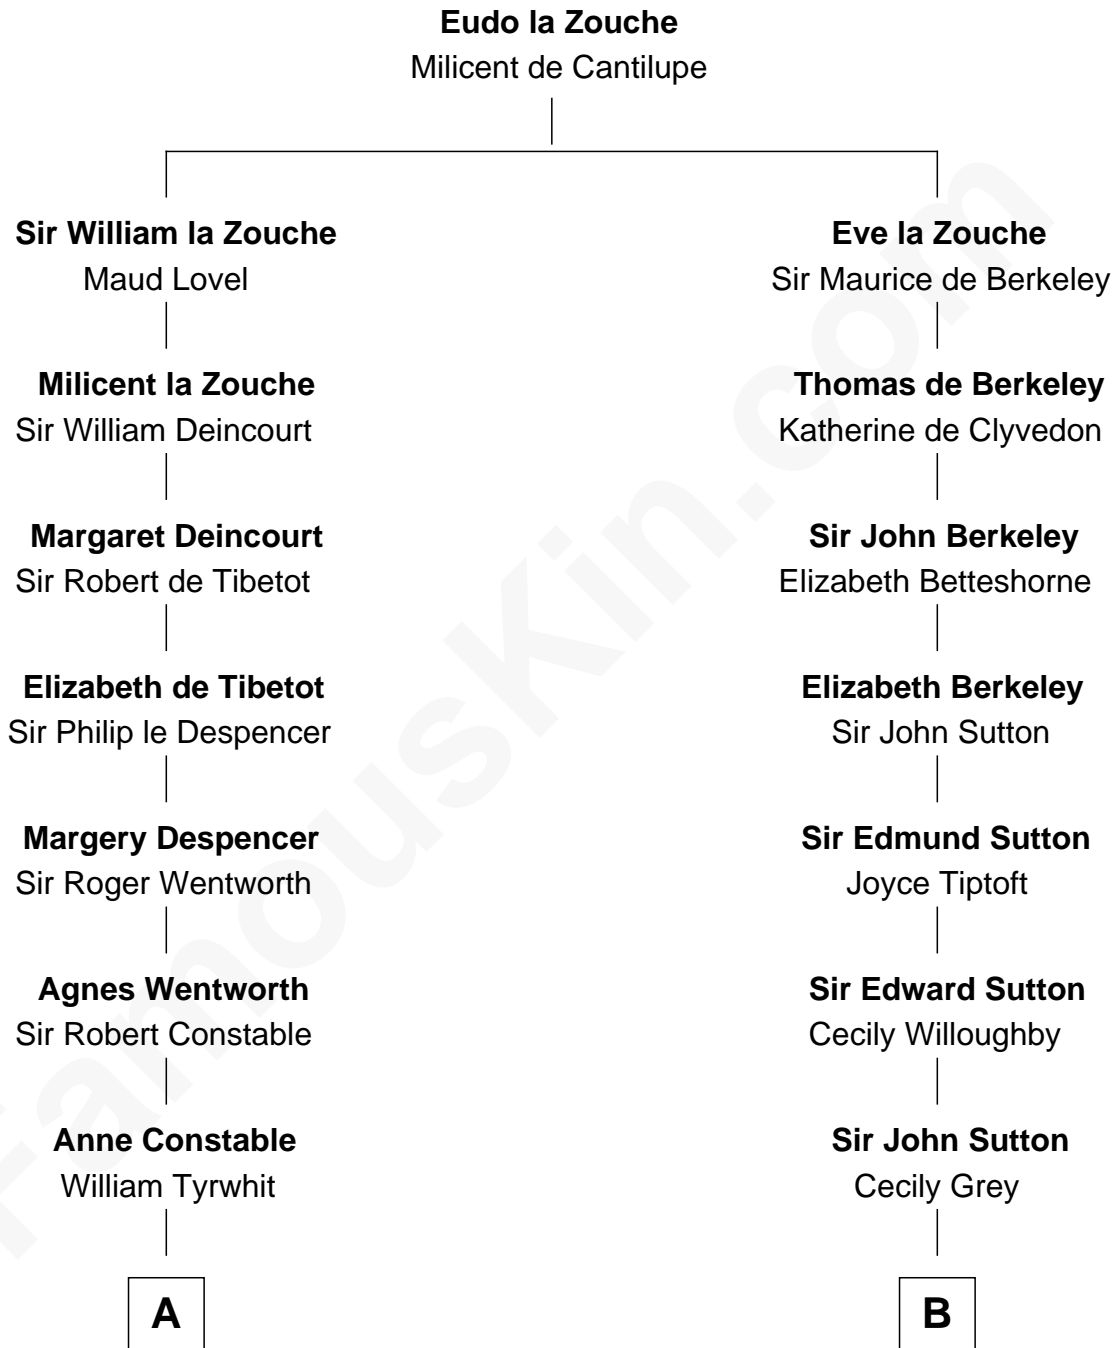

**FamousKin.com**  
**Relationship Chart of**  
**Katharine Hepburn**  
*Movie Actress*

19th cousin 1 time removed of  
**Alan Shepard**  
*Mercury and Apollo Astronaut*

**C**

**Martha Ann Spalding**  
Leman Benton Garlinghouse

**Caroline Garlinghouse**  
Alfred Augustus Houghton

**Katharine Martha Houghton**  
Thomas Norval Hepburn

**Katharine Hepburn**  
*Movie Actress*

**D**

**Annie Elizabeth Bartlett**  
Frederick Johnson Shepard

**Alan Bartlett Shepard**  
Pauline Renza Emerson

**Alan Shepard**  
*Mercury and Apollo Astronaut*

FamousKin.com