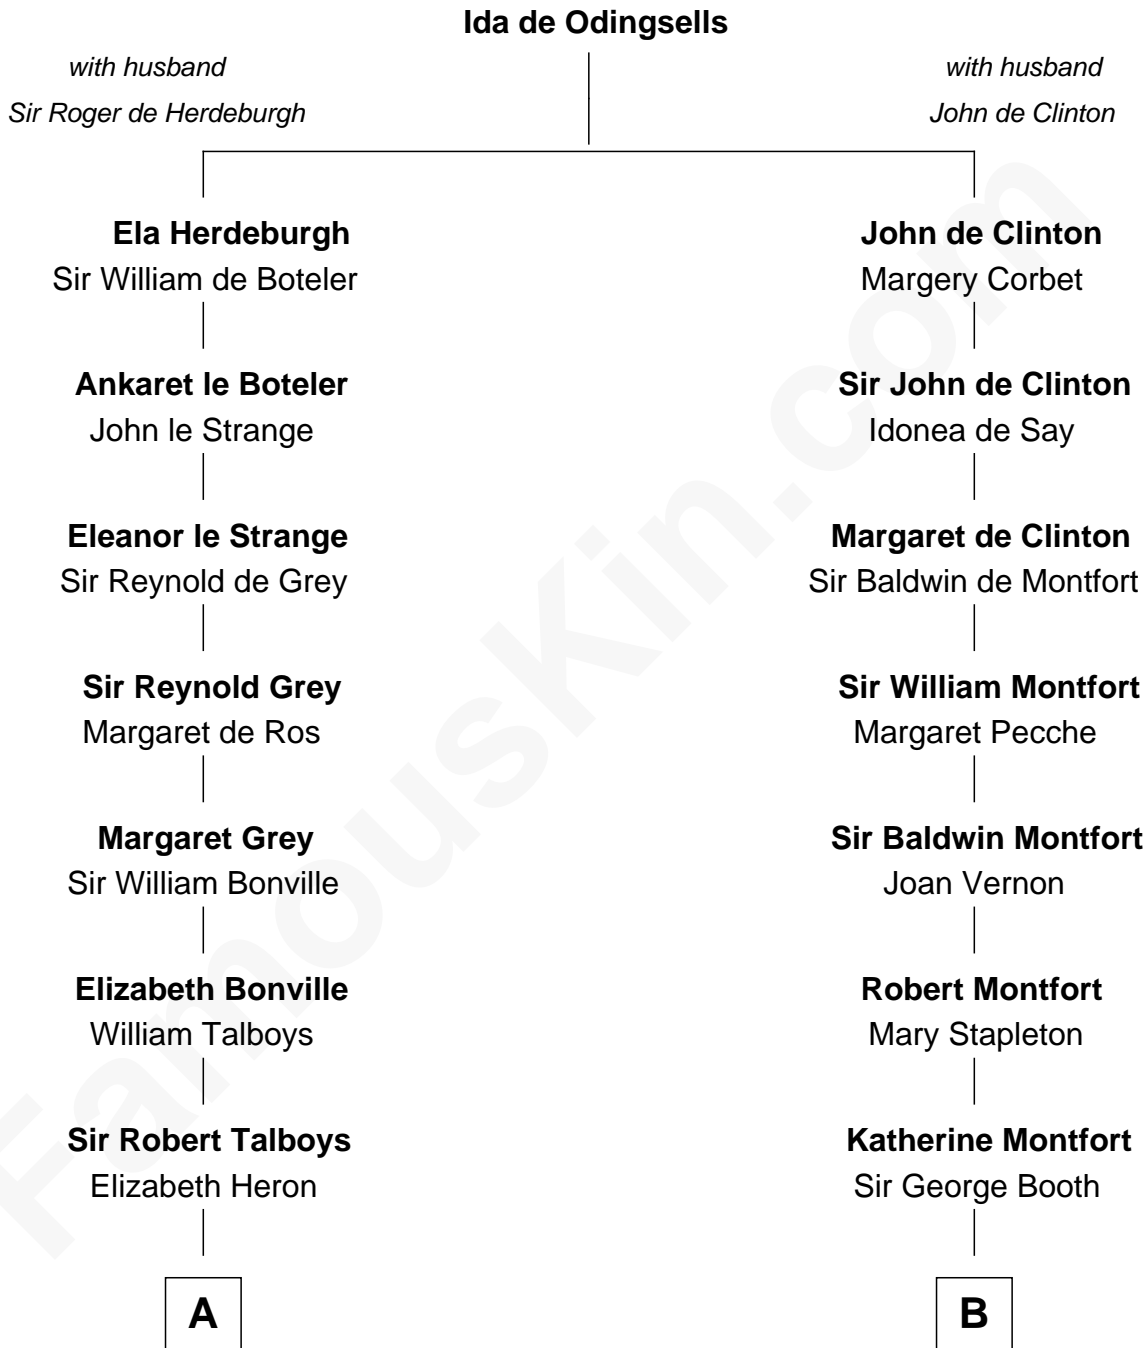

FamousKin.com
Relationship Chart of
Katharine Hepburn
Movie Actress

20th cousin 1 time removed of
Christian Herter
59th Governor of Massachusetts

C

Martha Ann Spalding
Leman Benton Garlinghouse

Caroline Garlinghouse
Alfred Augustus Houghton

Katharine Martha Houghton
Thomas Norval Hepburn

Katharine Hepburn
Movie Actress

D

Sarah Fiske
Erastus Miles

Archibald Miles
Mary Treese

Mary Miles
Christian Herter

Albert Herter
Adele McGinnis

Christian Herter
59th Governor of Massachusetts