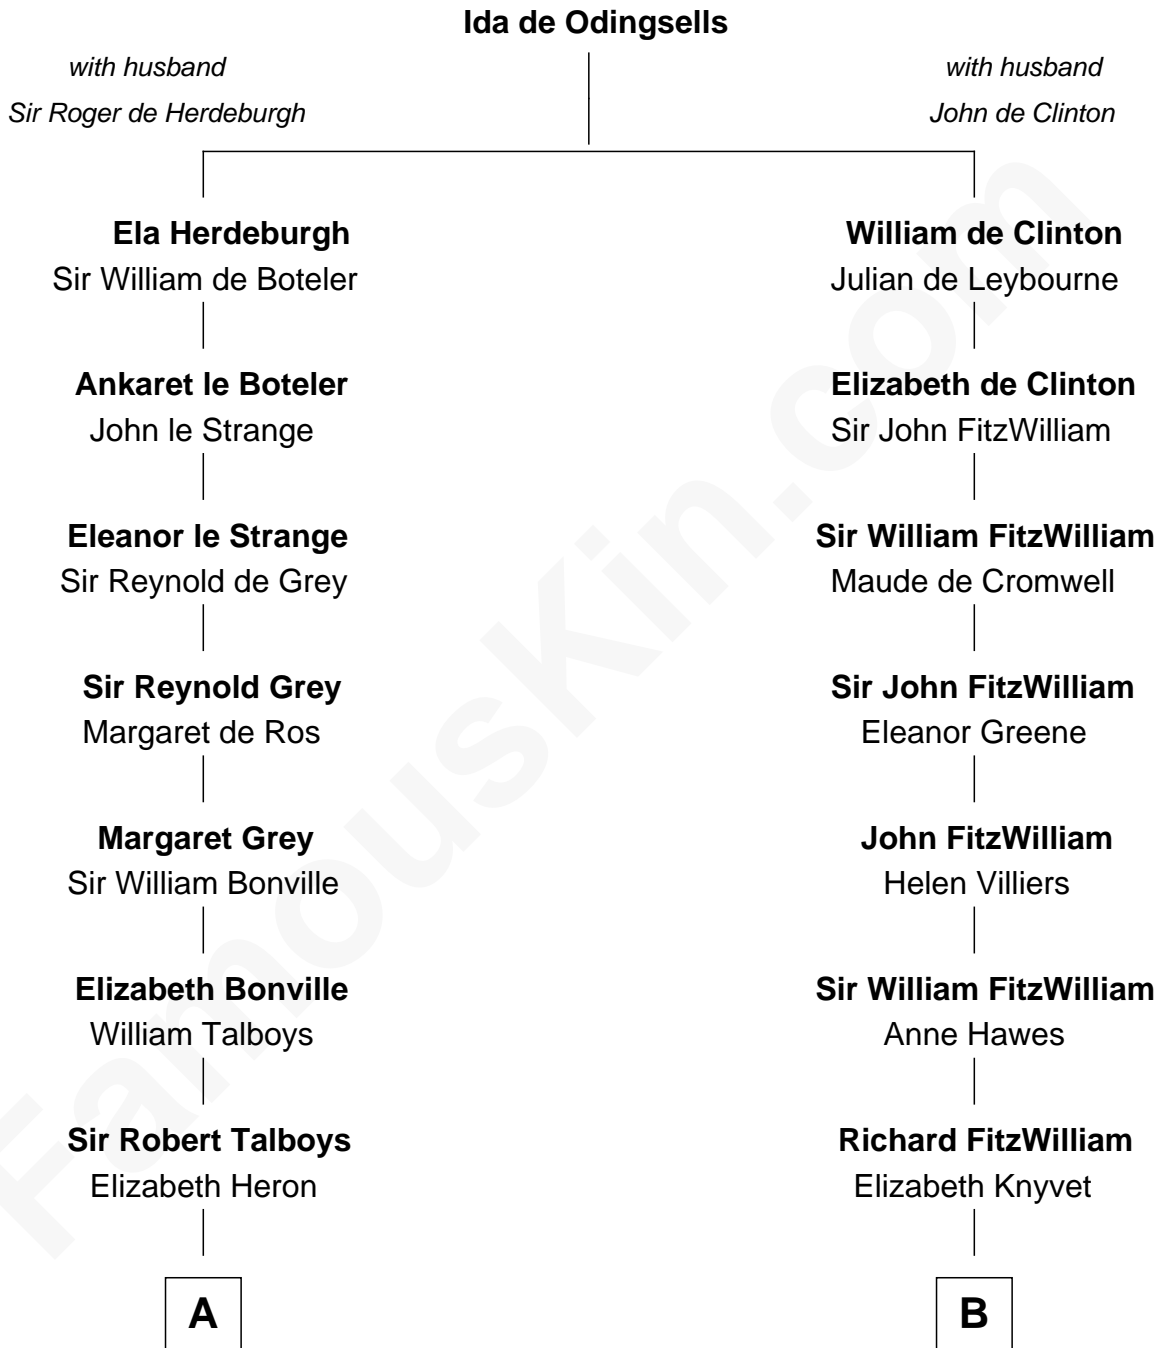

FamousKin.com
Relationship Chart of
Katharine Hepburn
Movie Actress

15th cousin 5 times removed of
John Quincy Adams
6th U.S. President

C

—
Martha Ann Spalding
Leman Benton Garlinghouse

—
Caroline Garlinghouse
Alfred Augustus Houghton

—
Katharine Martha Houghton
Thomas Norval Hepburn

—
Katharine Hepburn
Movie Actress

FamousKin.com