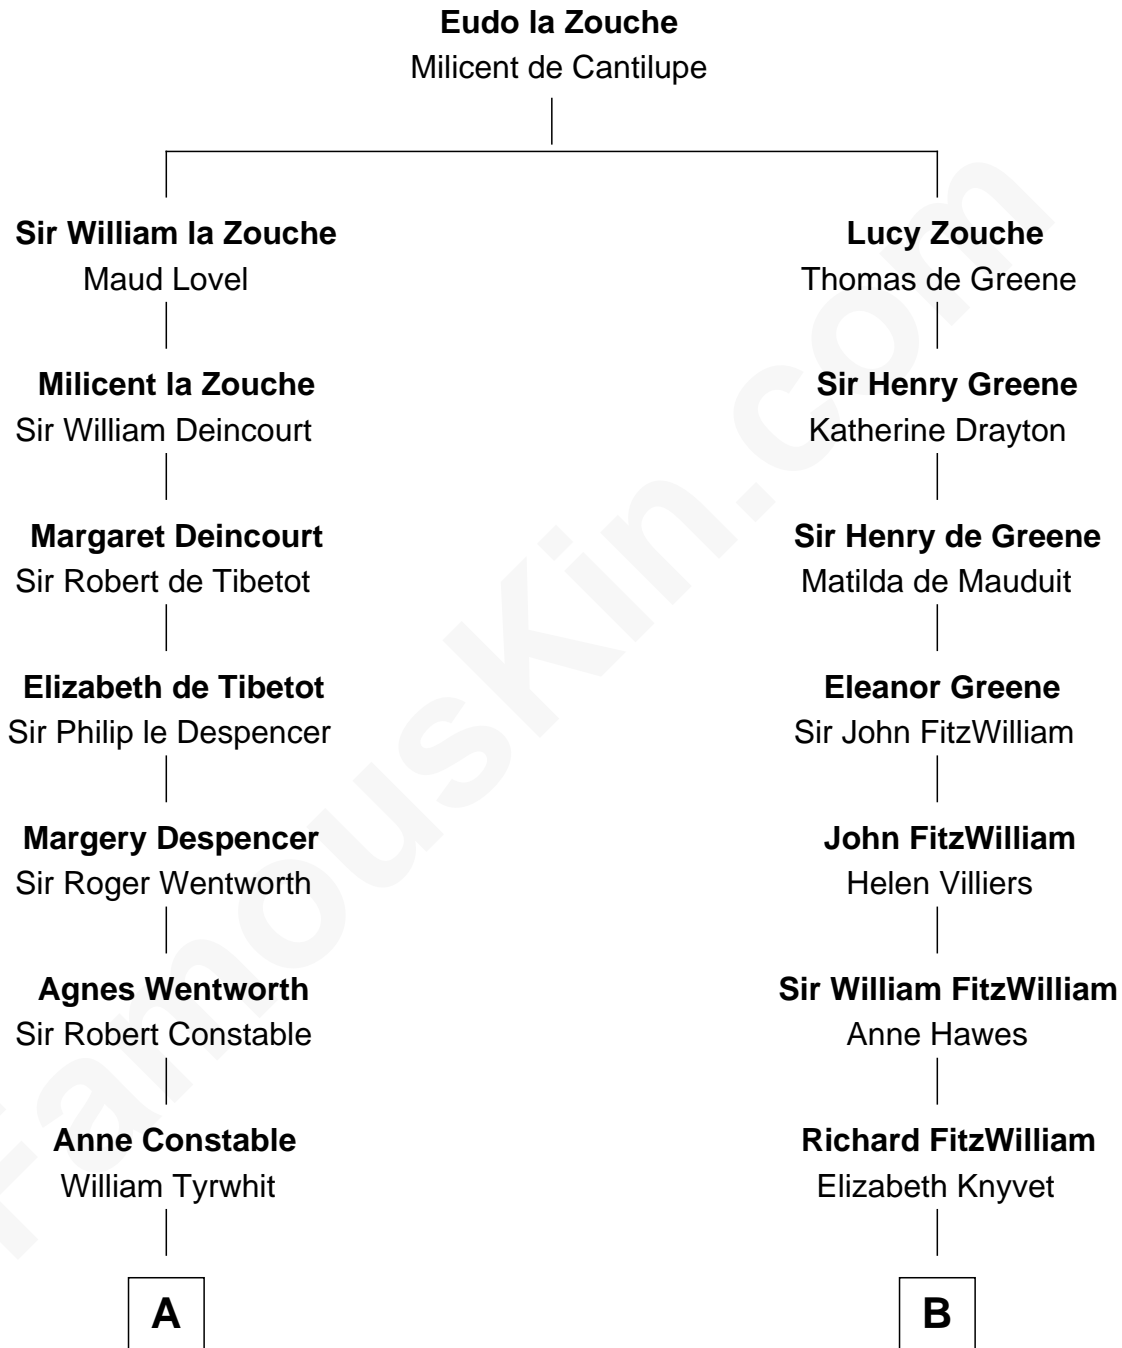

FamousKin.com
Relationship Chart of
Katharine Hepburn
Movie Actress

15th cousin 5 times removed of
John Quincy Adams
6th U.S. President

C

—
Martha Ann Spalding
Leman Benton Garlinghouse

—
Caroline Garlinghouse
Alfred Augustus Houghton

—
Katharine Martha Houghton
Thomas Norval Hepburn

—
Katharine Hepburn
Movie Actress

FamousKin.com