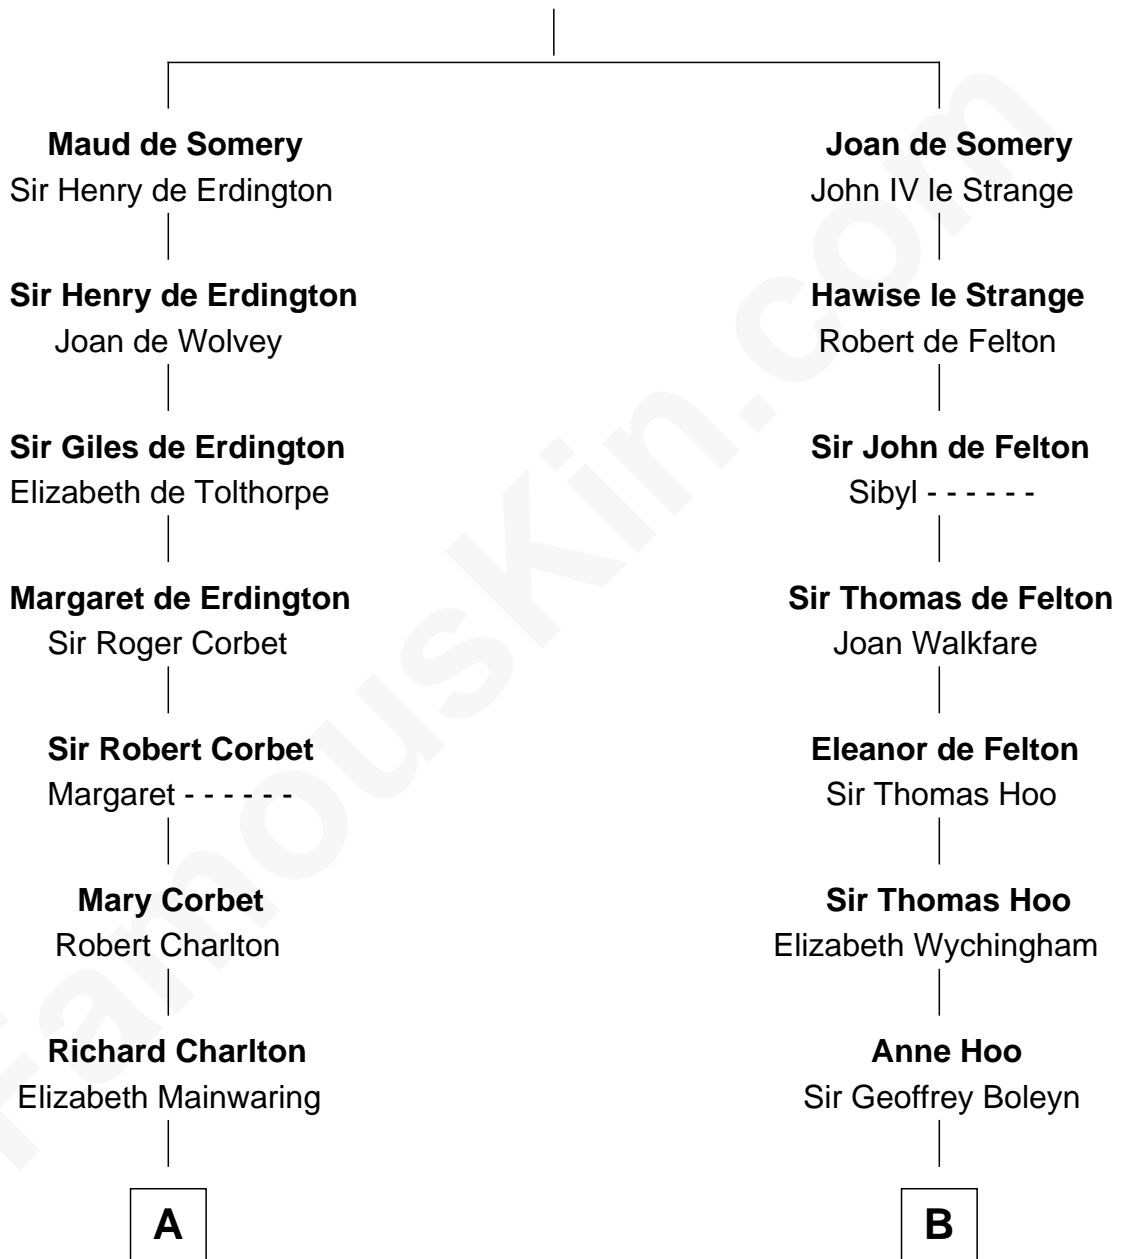

FamousKin.com
Relationship Chart of
Katharine Hepburn
Movie Actress

19th cousin 1 time removed of
Charles Darwin
Theory of Evolution

Sir Roger de Somery
 Nichole d'Aubenev

FamousKin.com