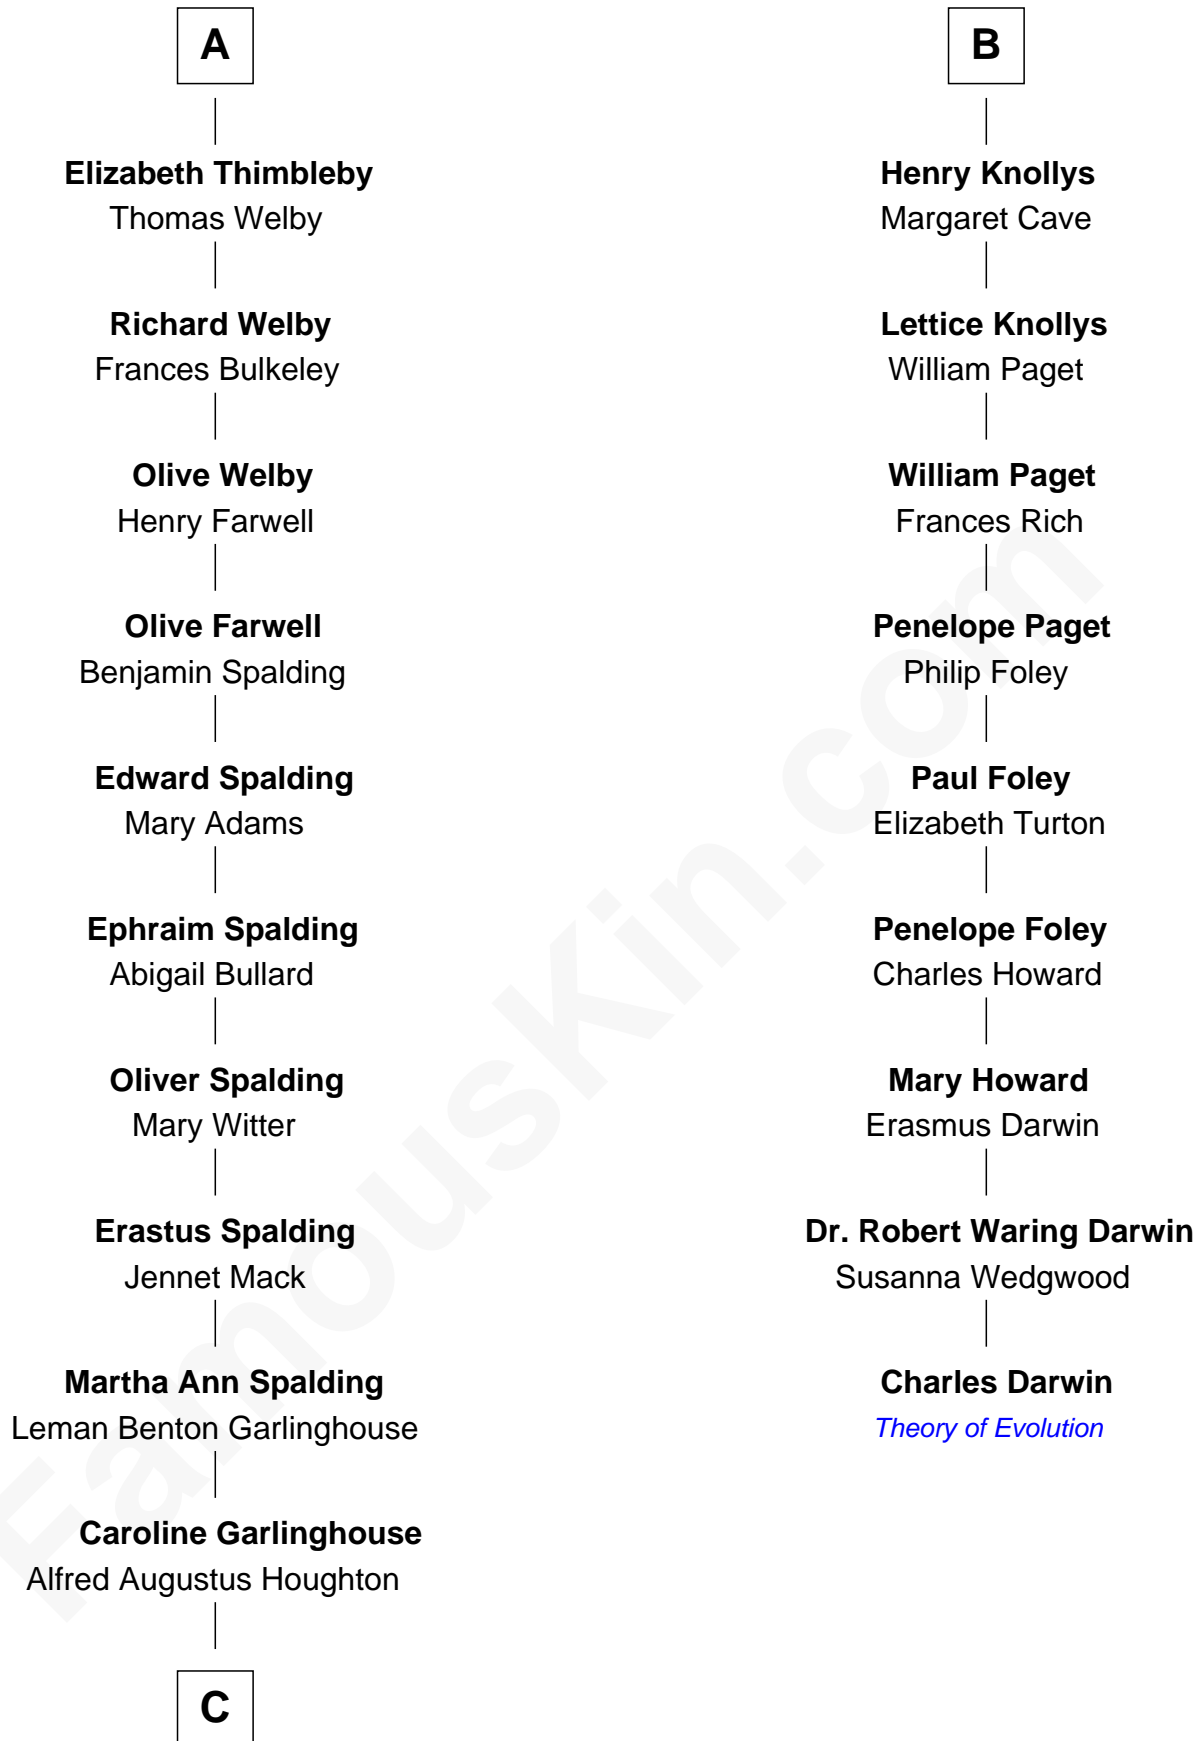

FamousKin.com
Relationship Chart of
Katharine Hepburn
Movie Actress

15th cousin 3 times removed of

Charles Darwin
Theory of Evolution

C

|
Katharine Martha Houghton

Thomas Norval Hepburn

|
Katharine Hepburn

Movie Actress