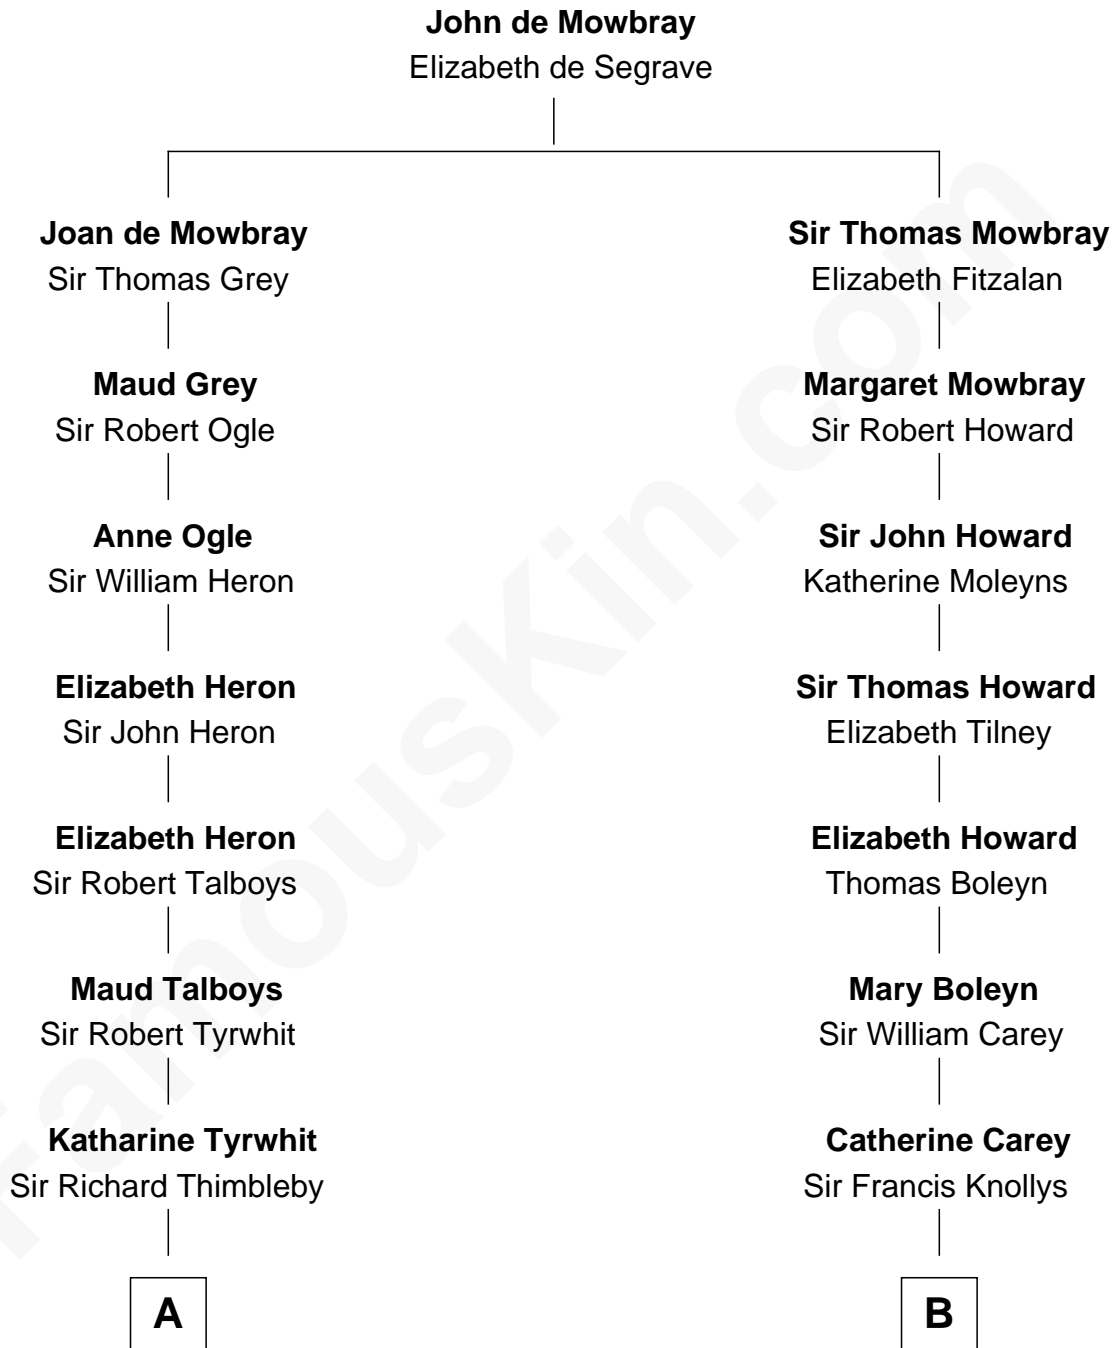

FamousKin.com
Relationship Chart of
Katharine Hepburn
Movie Actress

15th cousin 3 times removed of

Charles Darwin
Theory of Evolution

C

|
Katharine Martha Houghton

Thomas Norval Hepburn

|
Katharine Hepburn

Movie Actress

FamousKin.com