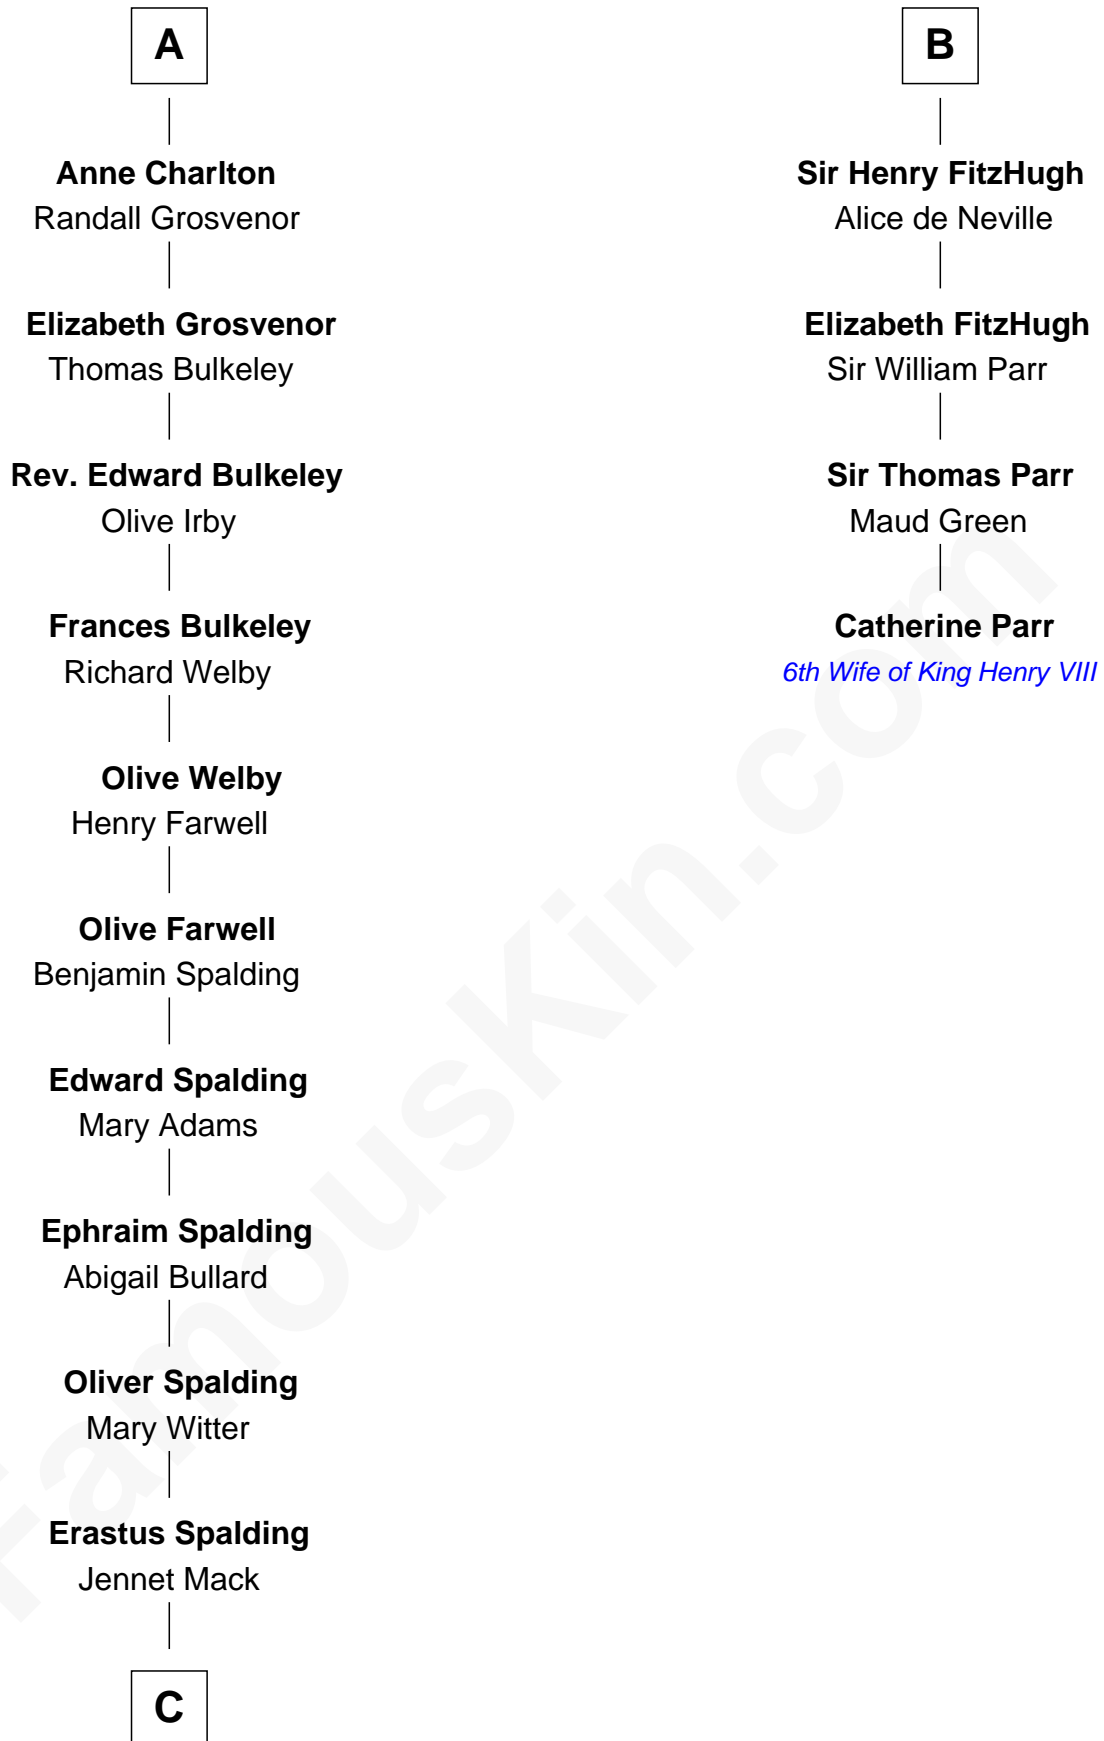

FamousKin.com
Relationship Chart of
Katharine Hepburn
Movie Actress

10th cousin 10 times removed of
Catherine Parr
6th Wife of King Henry VIII

C

—
Martha Ann Spalding
Leman Benton Garlinghouse

—
Caroline Garlinghouse
Alfred Augustus Houghton

—
Katharine Martha Houghton
Thomas Norval Hepburn

—
Katharine Hepburn
Movie Actress

FamousKin.com