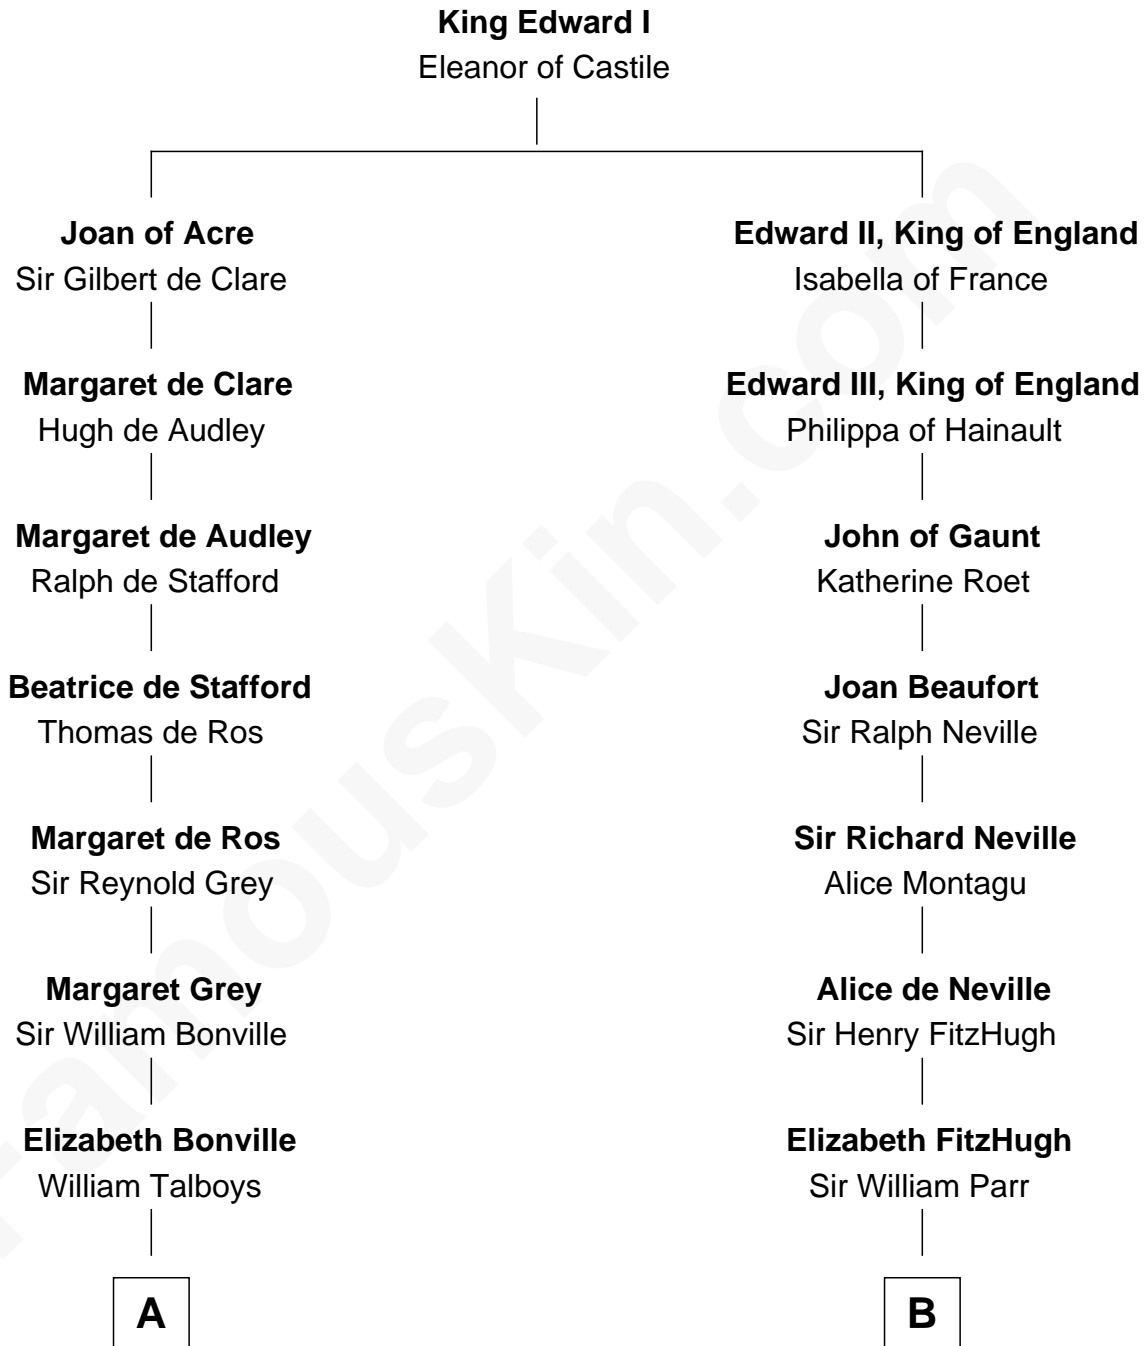

FamousKin.com
Relationship Chart of
Katharine Hepburn
Movie Actress

8th cousin 13 times removed of

Catherine Parr
6th Wife of King Henry VIII

C

Erastus Spalding

Jennet Mack

Martha Ann Spalding

Leman Benton Garlinghouse

Caroline Garlinghouse

Alfred Augustus Houghton

Katharine Martha Houghton

Thomas Norval Hepburn

Katharine Hepburn

Movie Actress

FamousKin.com