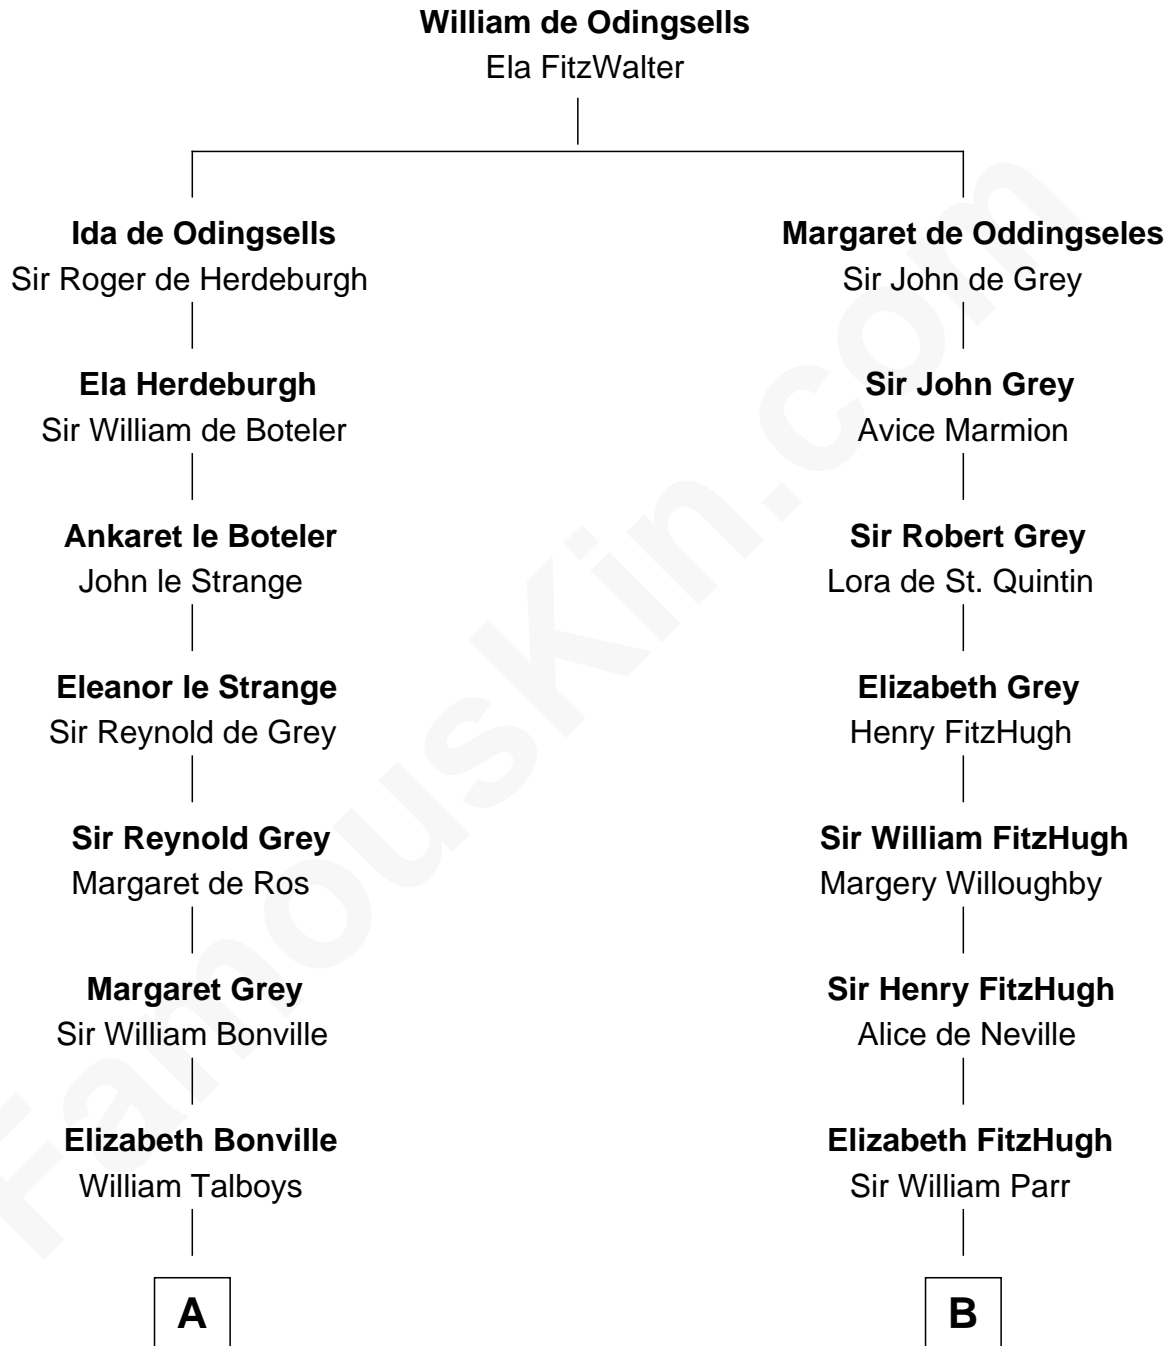

FamousKin.com

Relationship Chart of

Katharine Hepburn

Movie Actress

8th cousin 13 times removed of

Catherine Parr

6th Wife of King Henry VIII

C

Erastus Spalding

Jennet Mack

Martha Ann Spalding

Leman Benton Garlinghouse

Caroline Garlinghouse

Alfred Augustus Houghton

Katharine Martha Houghton

Thomas Norval Hepburn