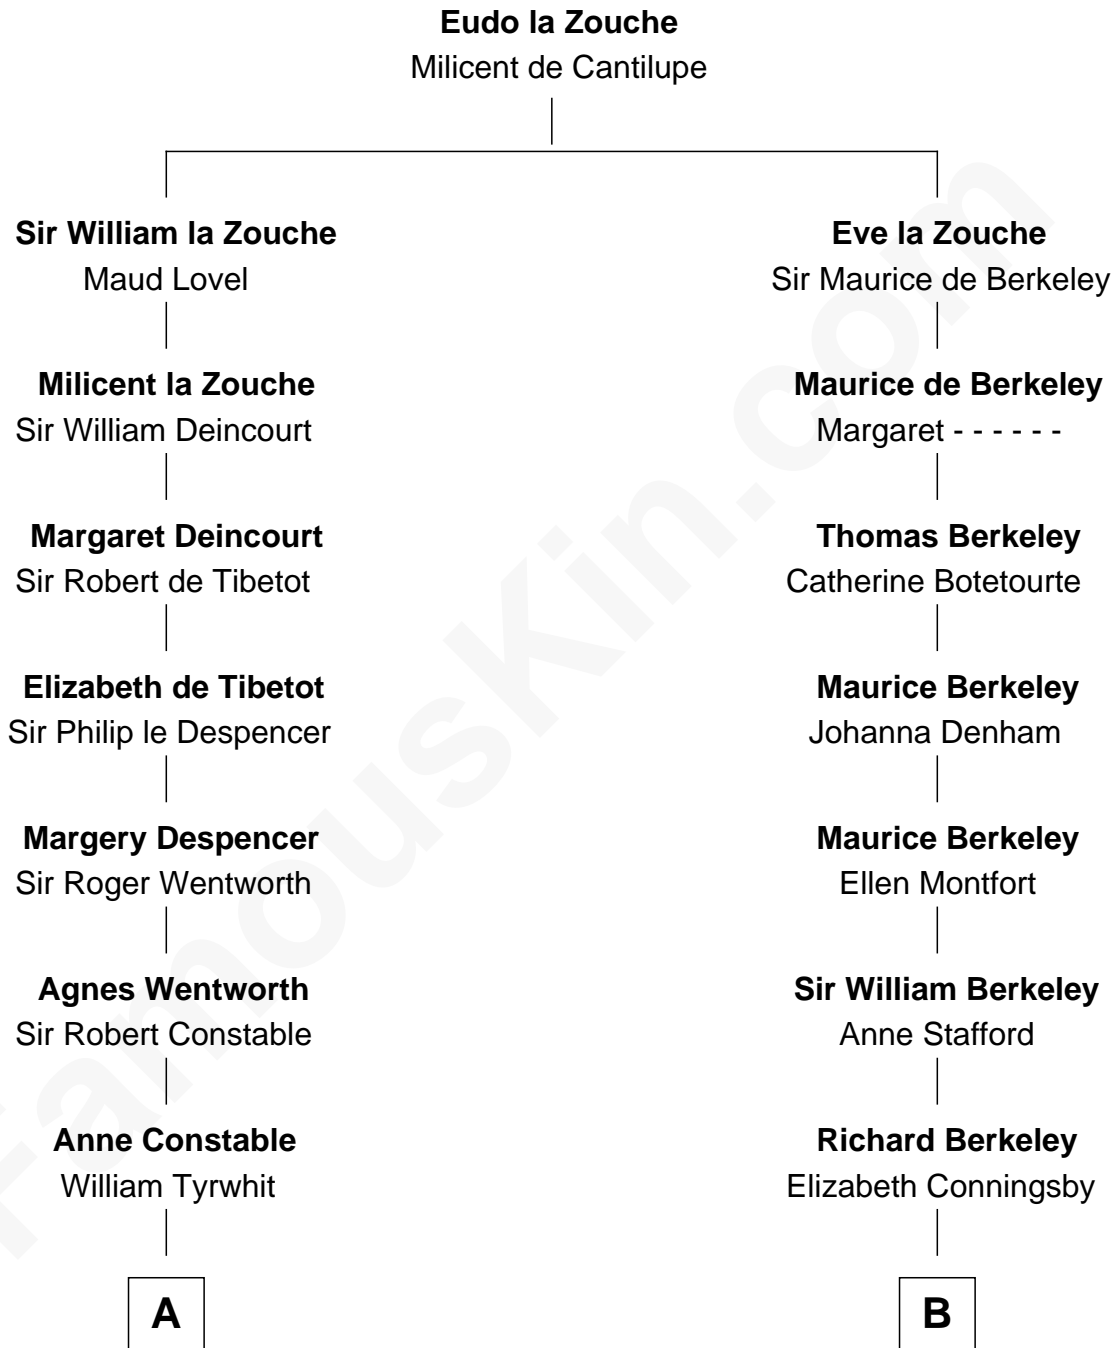

FamousKin.com
Relationship Chart of
Katharine Hepburn
Movie Actress

19th cousin 1 time removed of
Jack London
Author of "The Call of the Wild"

C

Martha Ann Spalding
Leman Benton Garlinghouse

Caroline Garlinghouse
Alfred Augustus Houghton

Katharine Martha Houghton
Thomas Norval Hepburn

Katharine Hepburn
Movie Actress

D

Marshall Daniel Wellman
Eleanor Garrett Jones

Flora Wellman
William Henry Chaney

Jack London
Author of "The Call of the Wild"