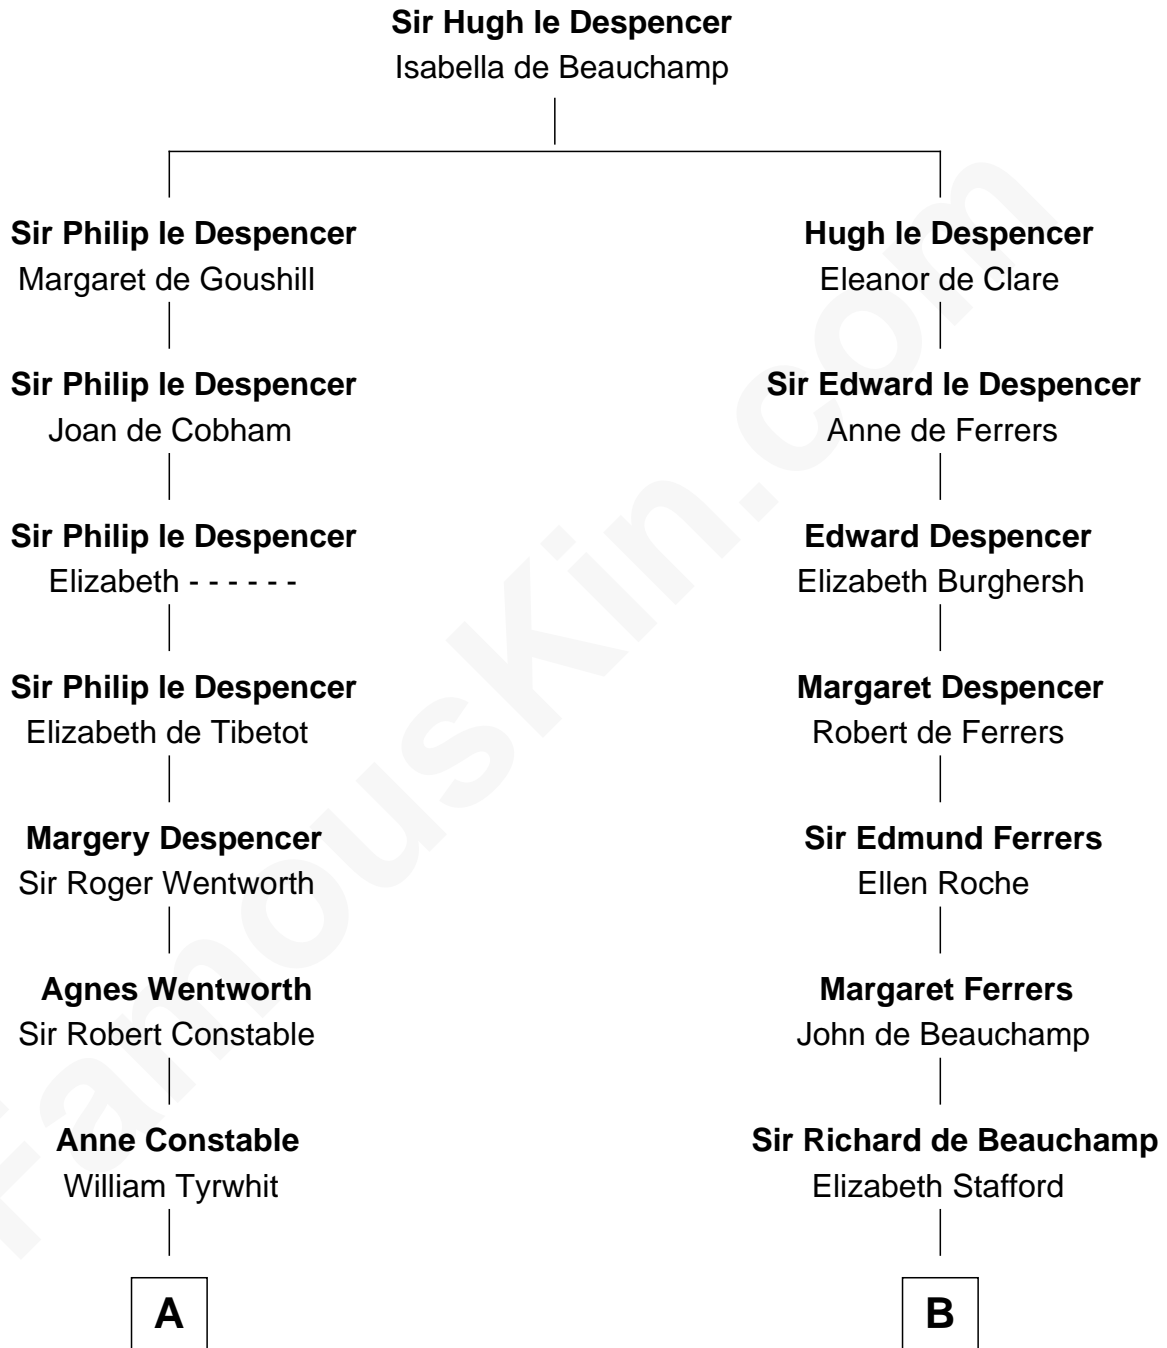

## Relationship Chart of

**Katharine Hepburn**

*Movie Actress*

20th cousin of

**Jack London**

*Author of "The Call of the Wild"*

**C**

**Martha Ann Spalding**  
Leman Benton Garlinghouse

**Caroline Garlinghouse**  
Alfred Augustus Houghton

**Katharine Martha Houghton**  
Thomas Norval Hepburn

**Katharine Hepburn**  
*Movie Actress*

**D**

**Joel Wellman**  
Betsey Baker

**Marshall Daniel Wellman**  
Eleanor Garrett Jones