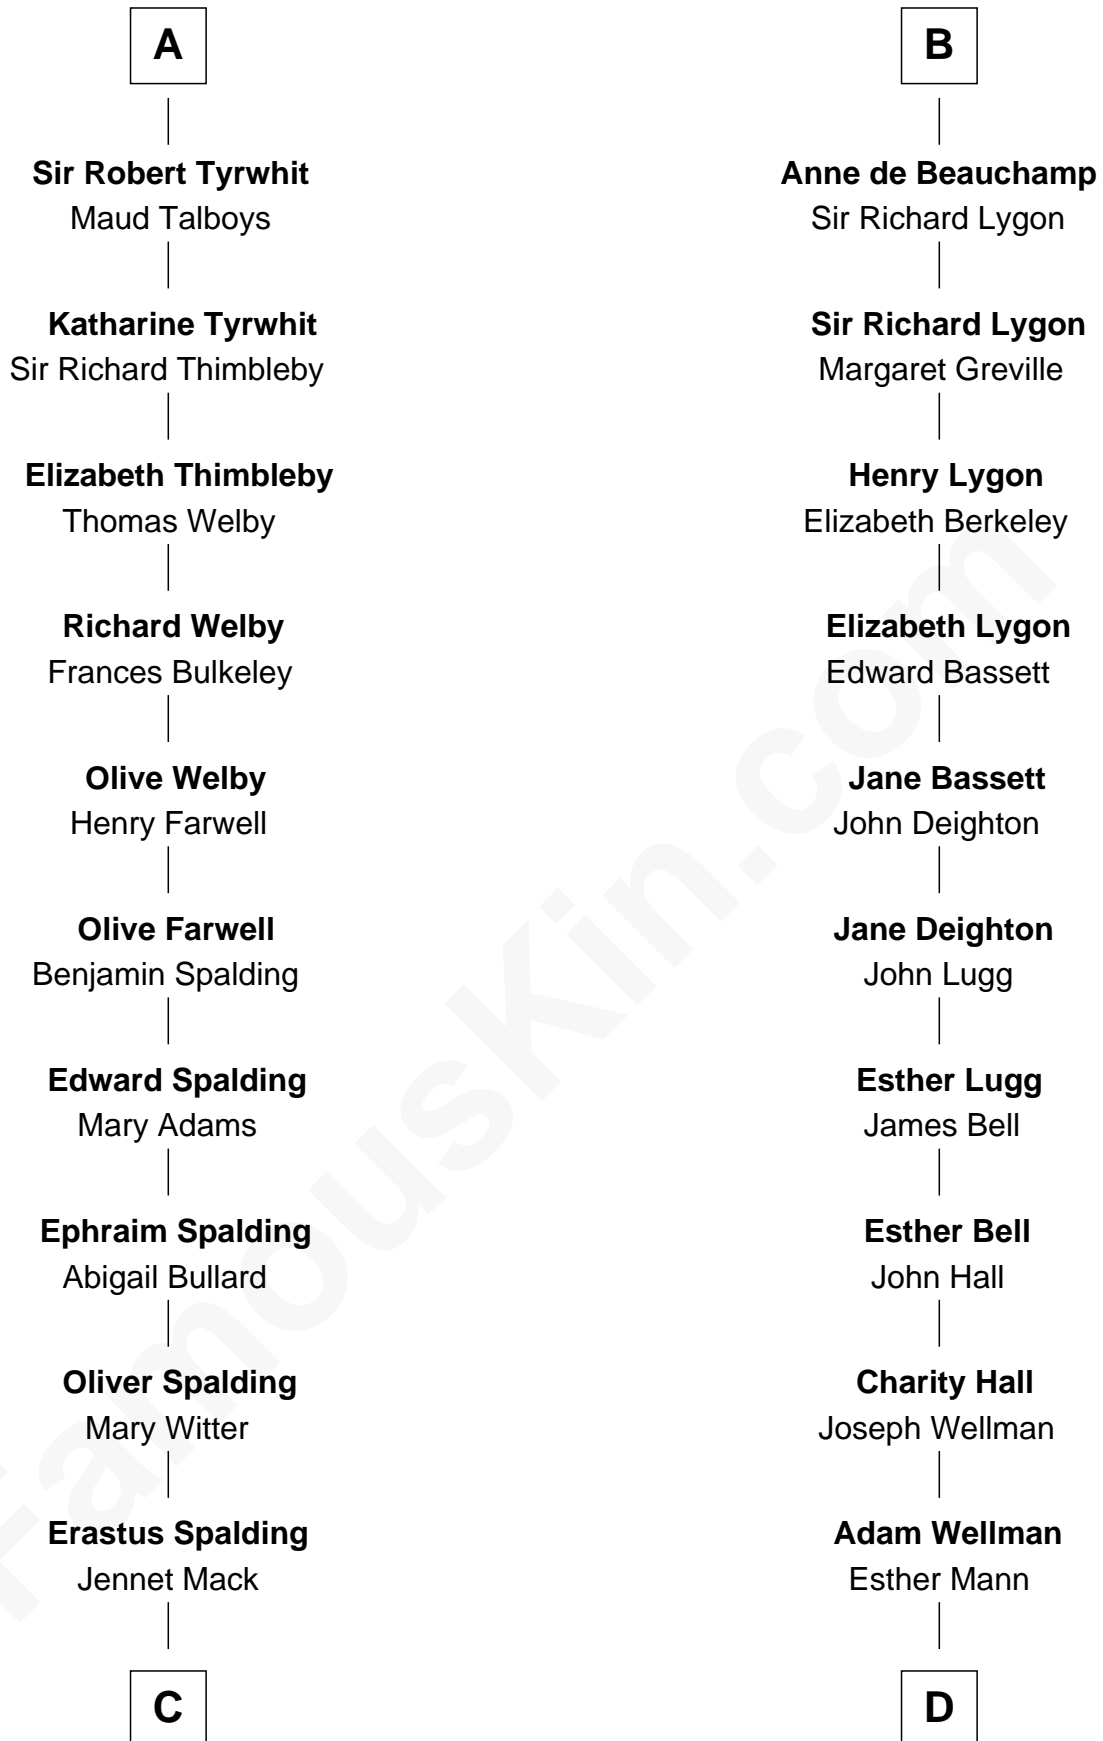

## Relationship Chart of

**Katharine Hepburn**

*Movie Actress*

20th cousin of

**Jack London**

*Author of "The Call of the Wild"*

**C**

**Martha Ann Spalding**  
Leman Benton Garlinghouse

**Caroline Garlinghouse**  
Alfred Augustus Houghton

**Katharine Martha Houghton**  
Thomas Norval Hepburn

**Katharine Hepburn**  
*Movie Actress*

**D**

**Joel Wellman**  
Betsey Baker

**Marshall Daniel Wellman**  
Eleanor Garrett Jones