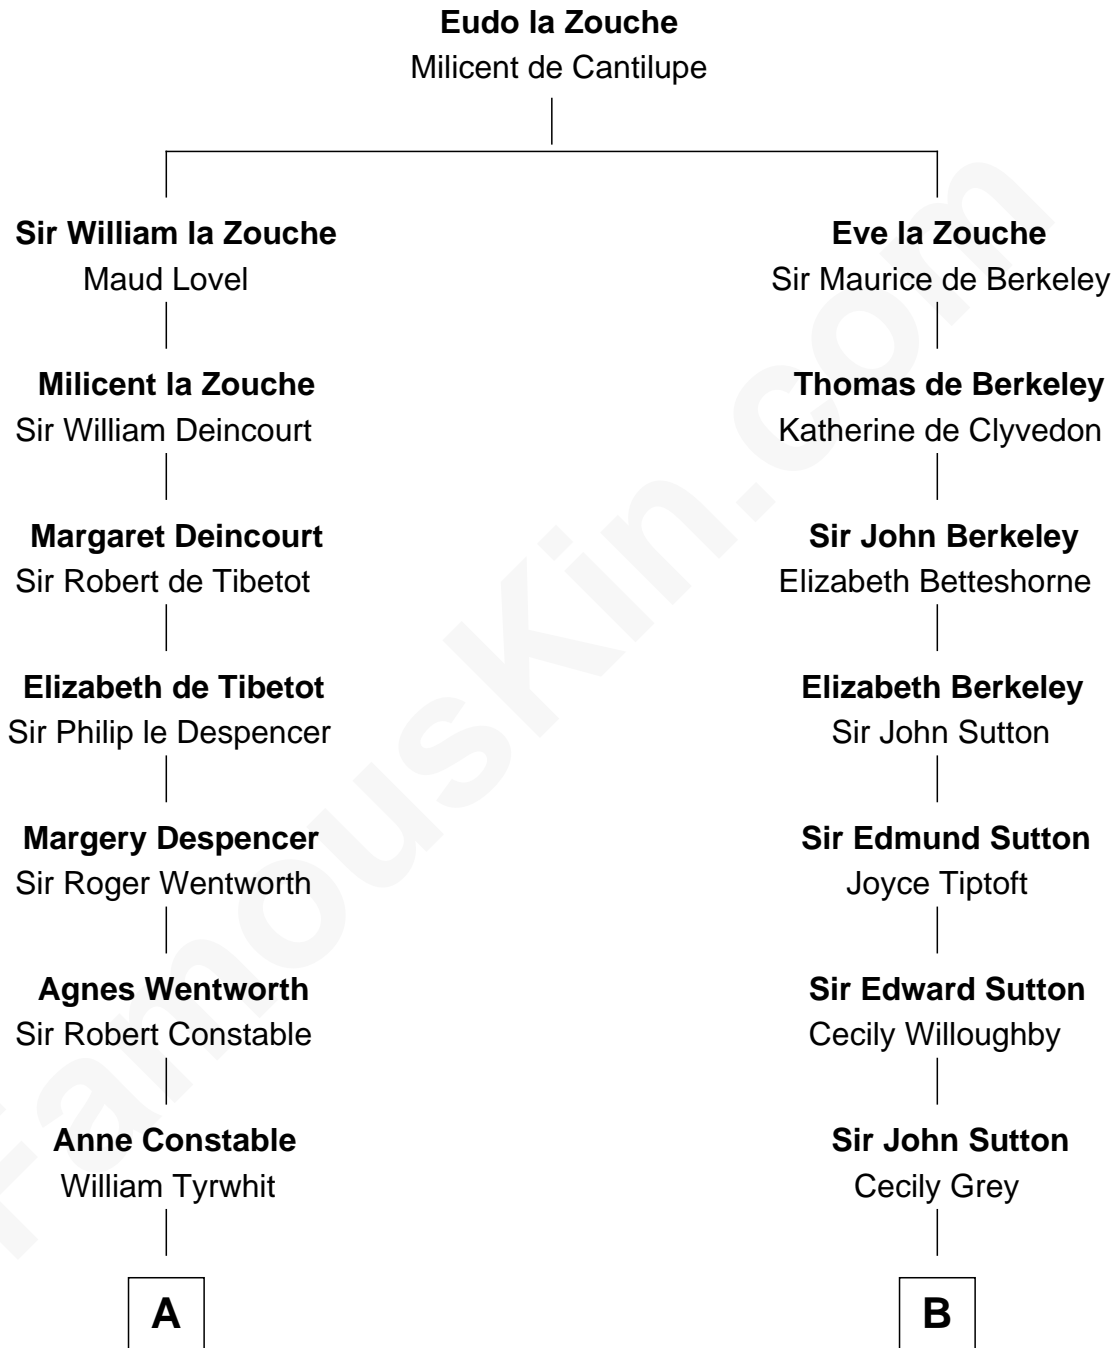

FamousKin.com
Relationship Chart of
Katharine Hepburn
Movie Actress

17th cousin 3 times removed of

John Brown
American Abolitionist

C

—
Martha Ann Spalding
Leman Benton Garlinghouse

—
Caroline Garlinghouse
Alfred Augustus Houghton

—
Katharine Martha Houghton
Thomas Norval Hepburn

—
Katharine Hepburn
Movie Actress

FamousKin.com