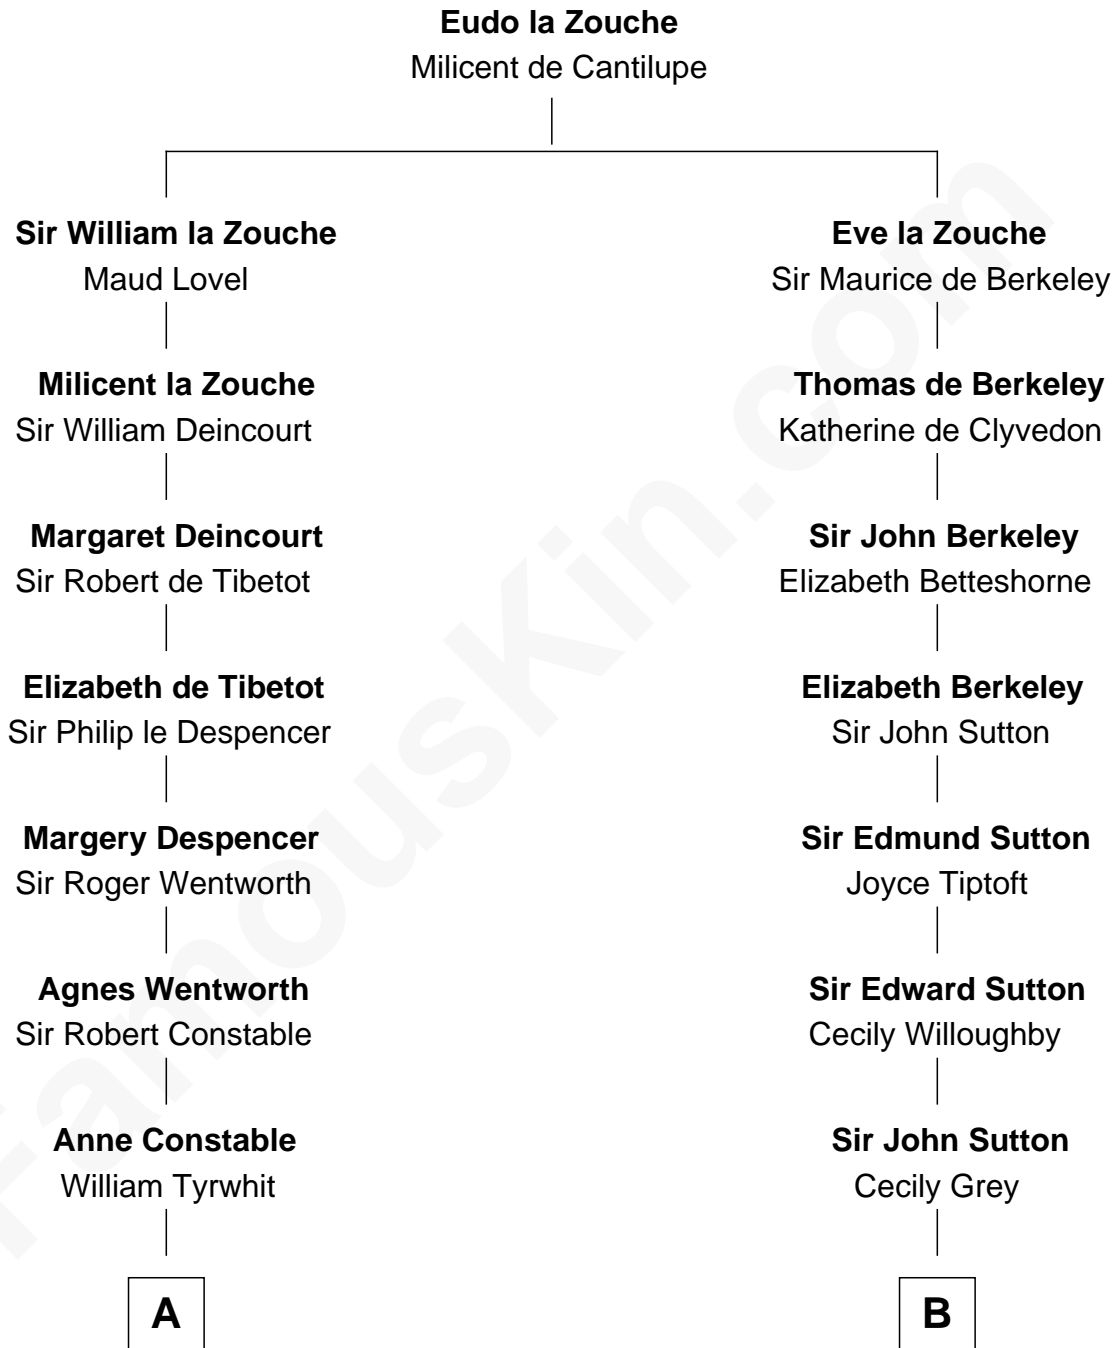

**FamousKin.com**  
**Relationship Chart of**  
**Katharine Hepburn**  
*Movie Actress*

19th cousin 1 time removed of  
**James Sherman**  
*27th U.S. Vice-President*

**C**

**Martha Ann Spalding**  
Leman Benton Garlinghouse

**Caroline Garlinghouse**  
Alfred Augustus Houghton

**Katharine Martha Houghton**  
Thomas Norval Hepburn

**Katharine Hepburn**  
*Movie Actress*

**D**

**Frances Lucretia Williams**  
Richard Winslow Sherman