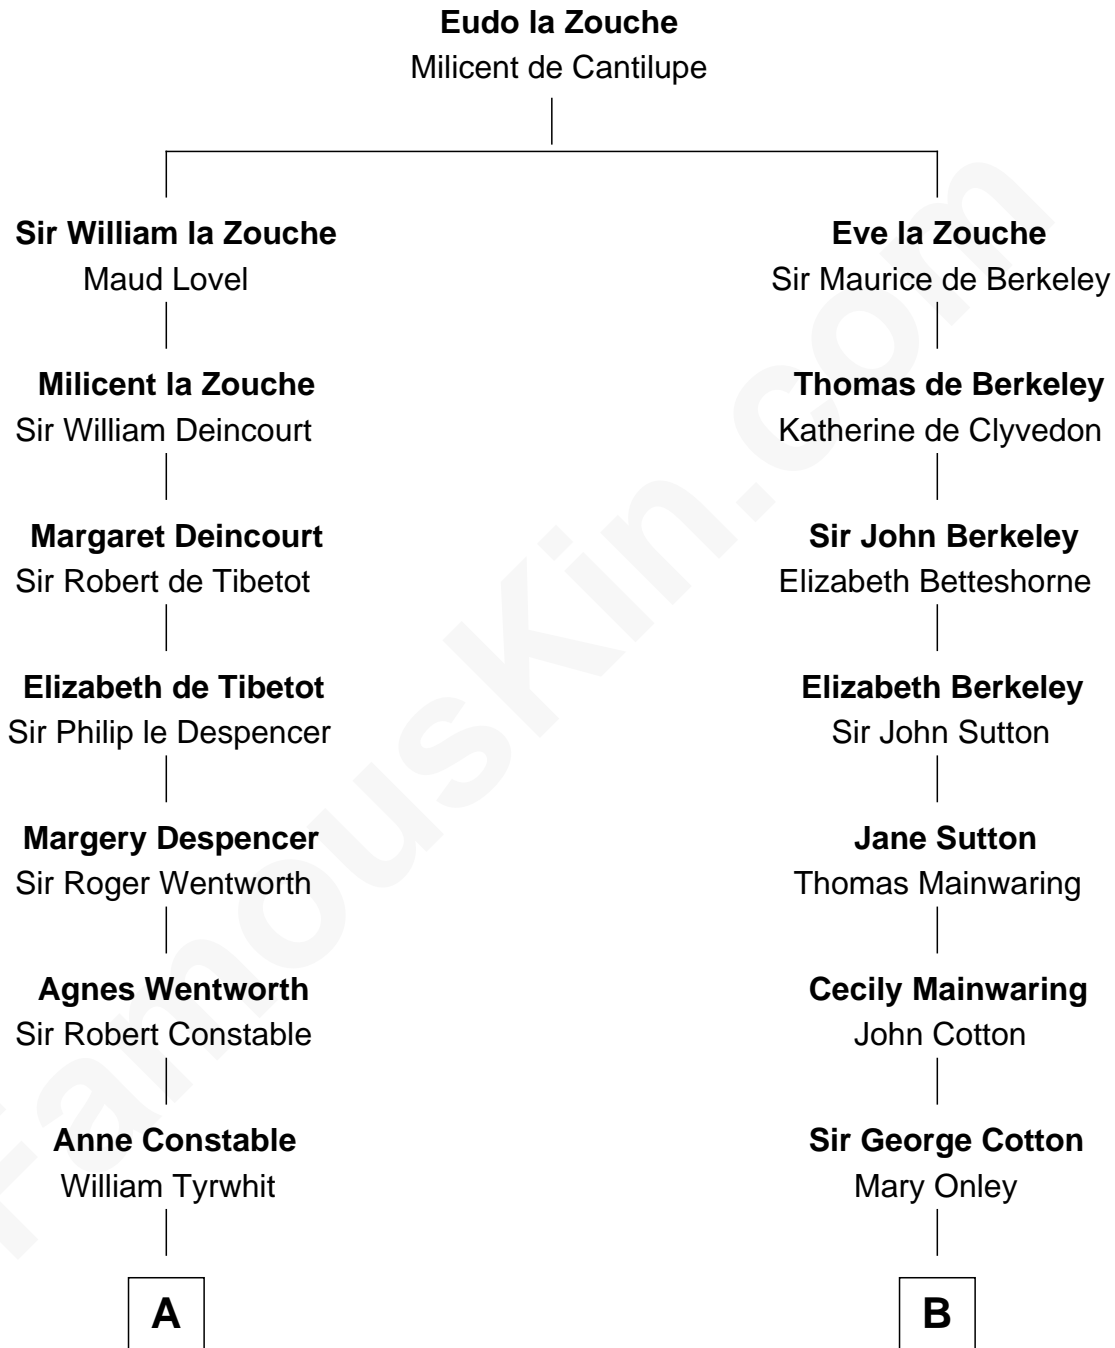

FamousKin.com
Relationship Chart of
Katharine Hepburn
Movie Actress

18th cousin 2 times removed of

Allen Dulles
5th Director of the C.I.A.

C

Martha Ann Spalding
Leman Benton Garlinghouse

Caroline Garlinghouse
Alfred Augustus Houghton