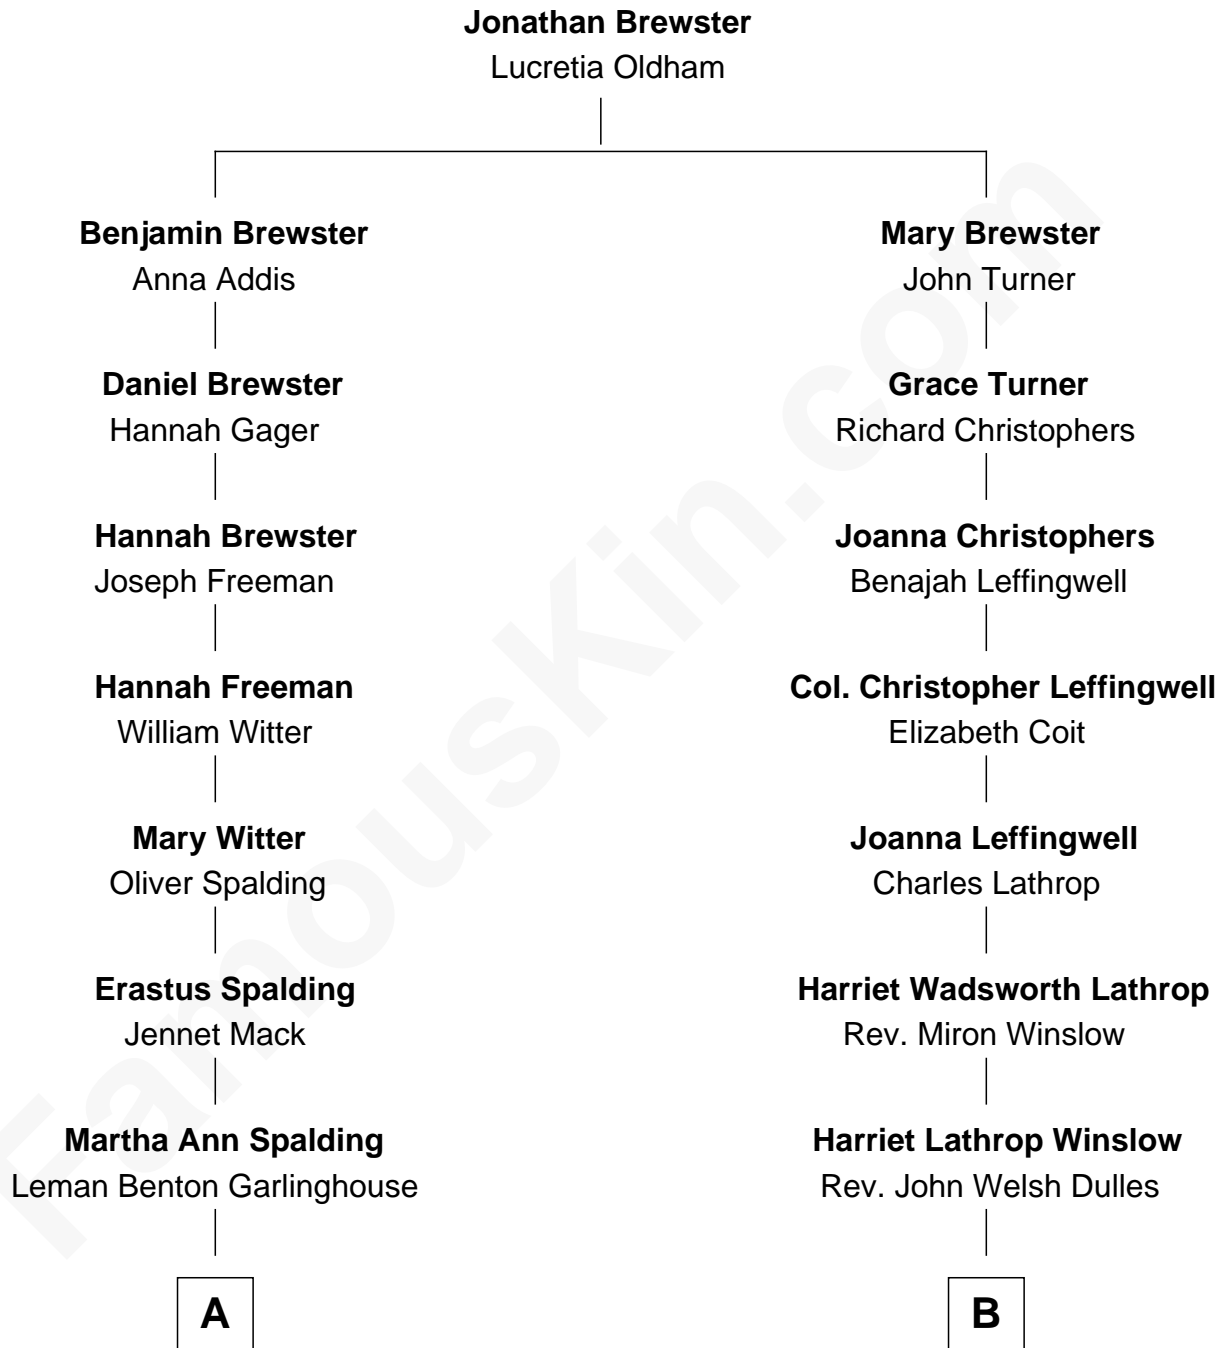

FamousKin.com
Relationship Chart of
Katharine Hepburn
Movie Actress

8th cousin 1 time removed of
Allen Dulles
5th Director of the C.I.A.

FamousKin.com