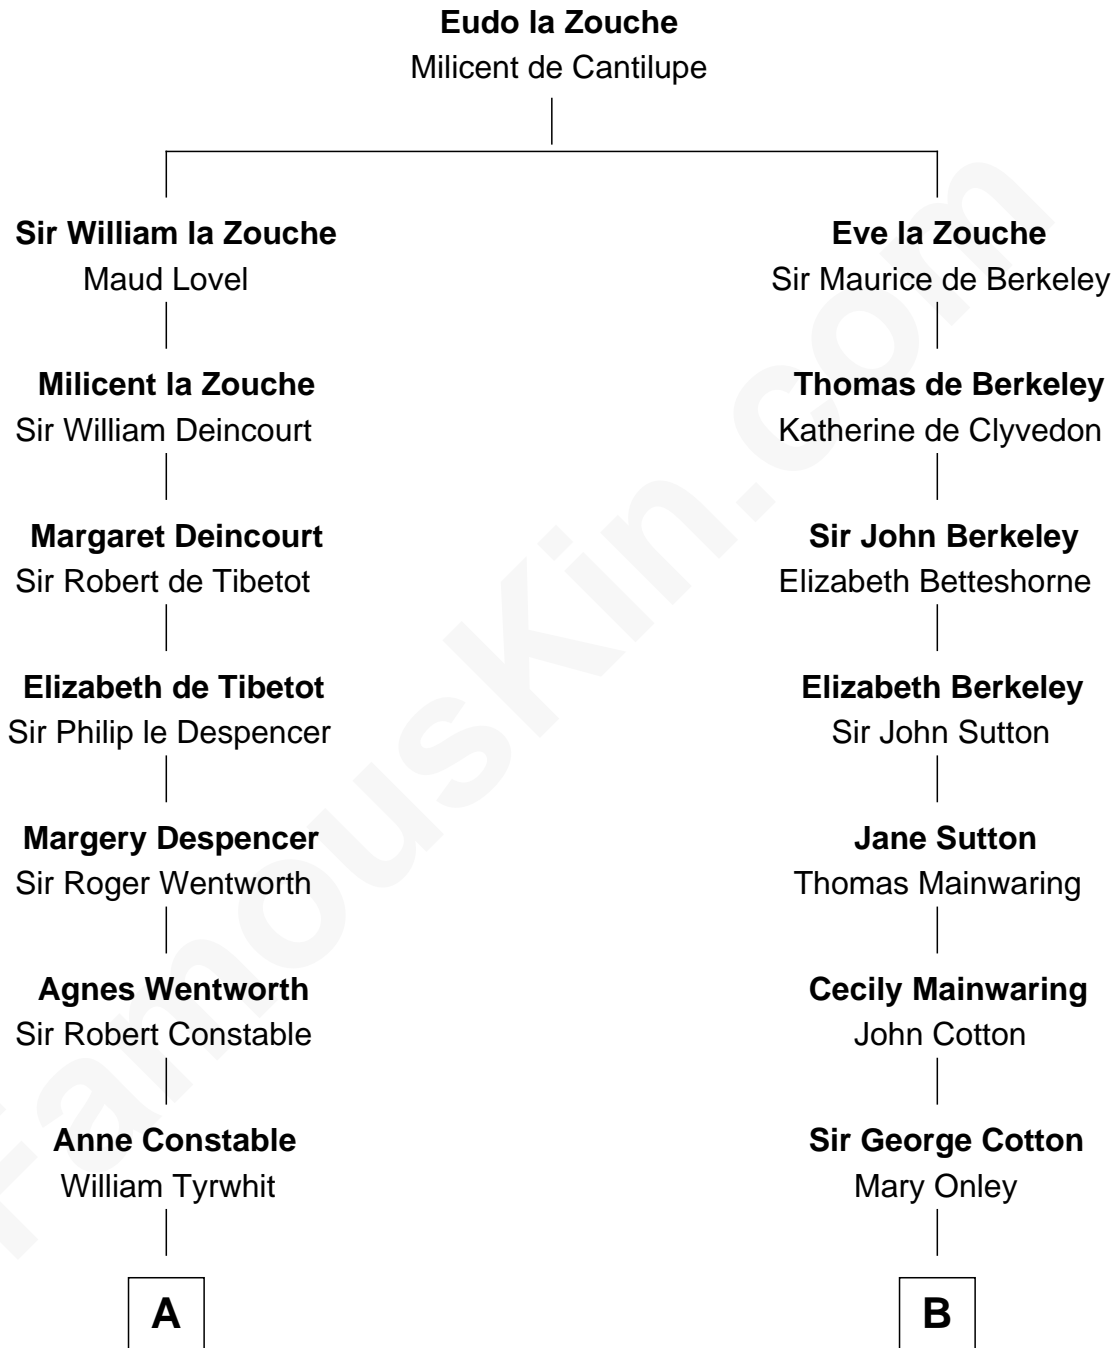

FamousKin.com
Relationship Chart of
Katharine Hepburn
Movie Actress

18th cousin 2 times removed of

John Foster Dulles
52nd U.S. Secretary of State

FamousKin.com