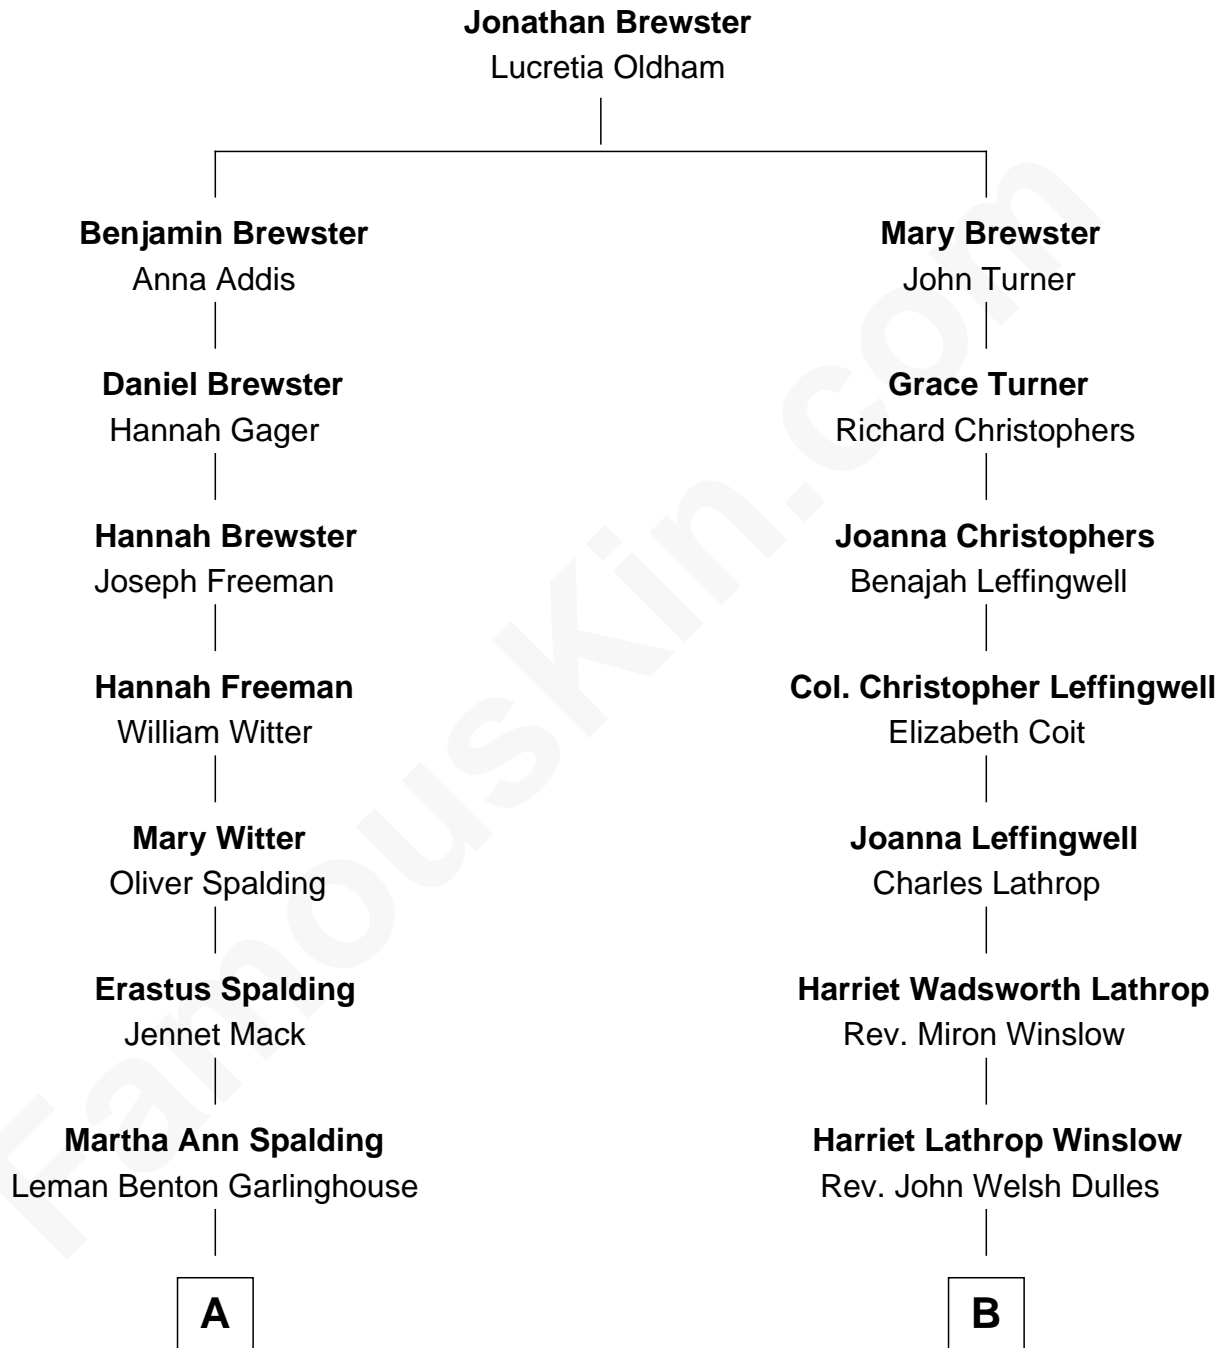

FamousKin.com
Relationship Chart of
Katharine Hepburn
Movie Actress

8th cousin 1 time removed of

John Foster Dulles
52nd U.S. Secretary of State

FamousKin.com