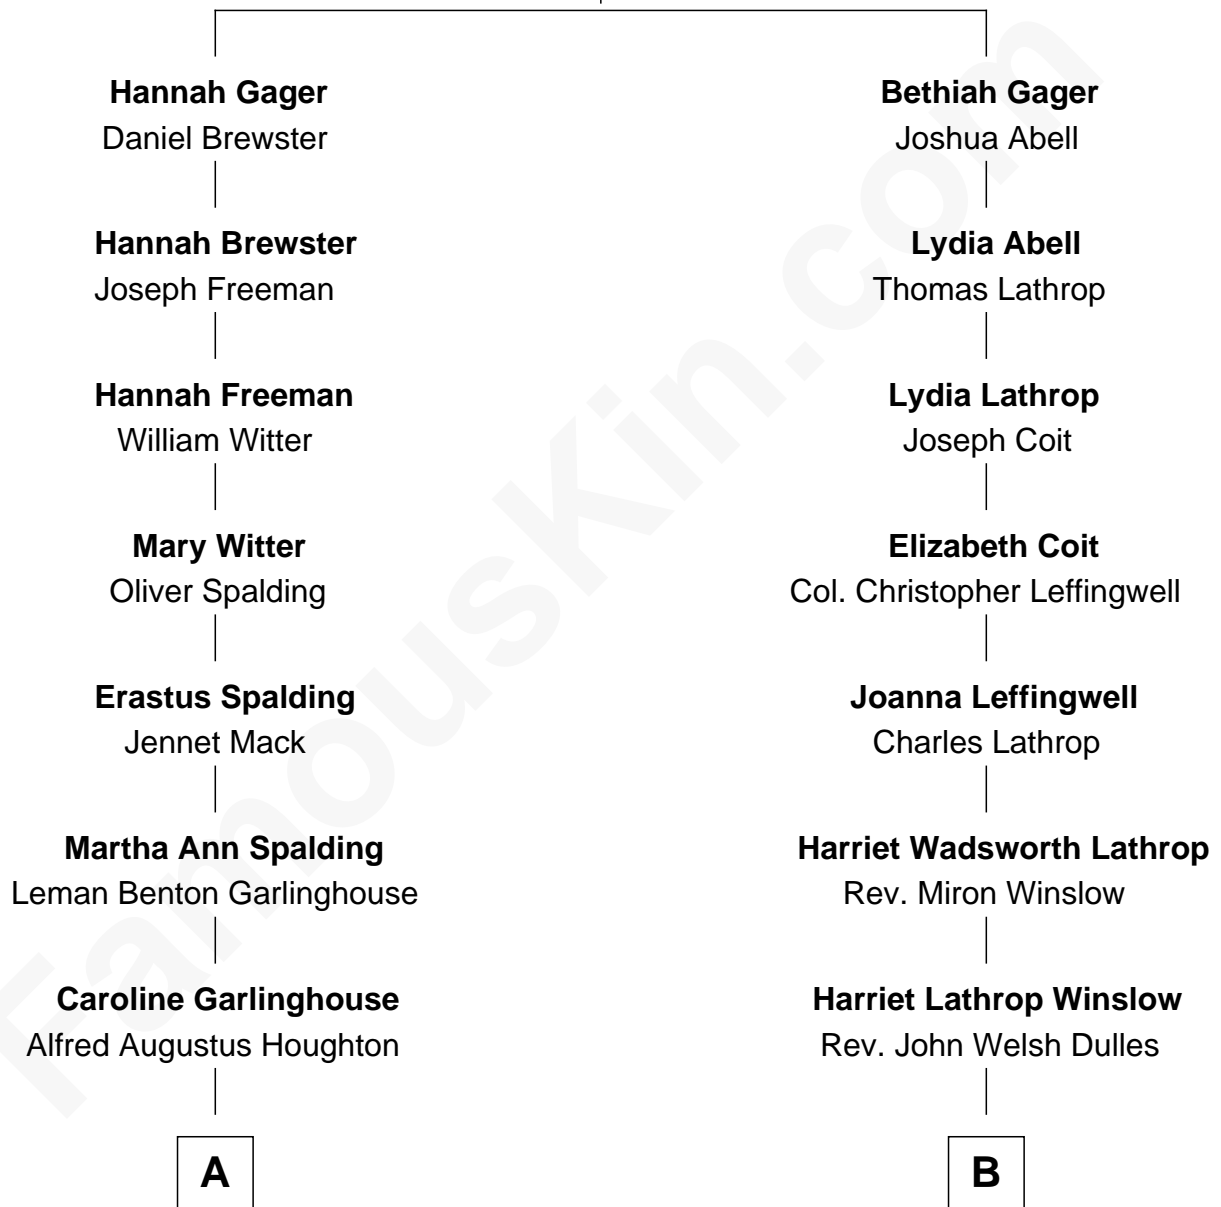

# FamousKin.com Relationship Chart of

**Katharine Hepburn**

*Movie Actress*

8th cousin of

**John Foster Dulles**

*52nd U.S. Secretary of State*

**John Gager**  
Elizabeth Gore

FamousKin.com