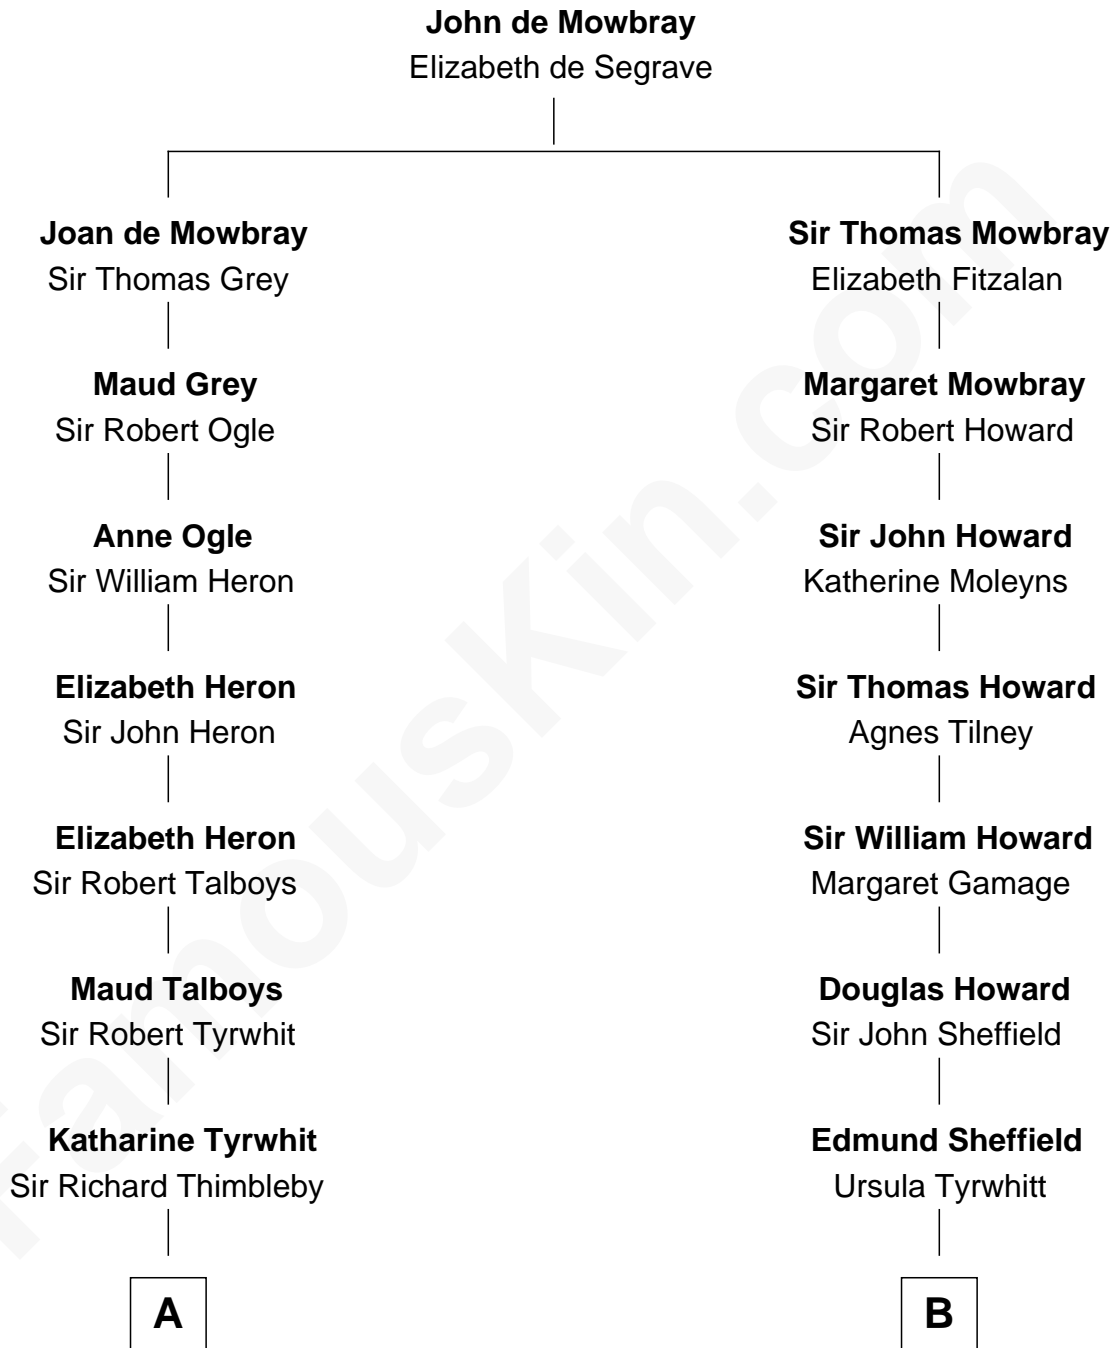

FamousKin.com
Relationship Chart of
Katharine Hepburn
Movie Actress

18th cousin 2 times removed of
Ellen DeGeneres
Comedienne and TV Personality

C

Katharine Martha Houghton

Thomas Norval Hepburn

Katharine Hepburn

Movie Actress

D

Alfred George DeGeneres

Julia E. Billiu

Elliot Everett DeGeneres

Ruth Elodie Martin

Elliot Everett DeGeneres

Betty Jane Pfeffer