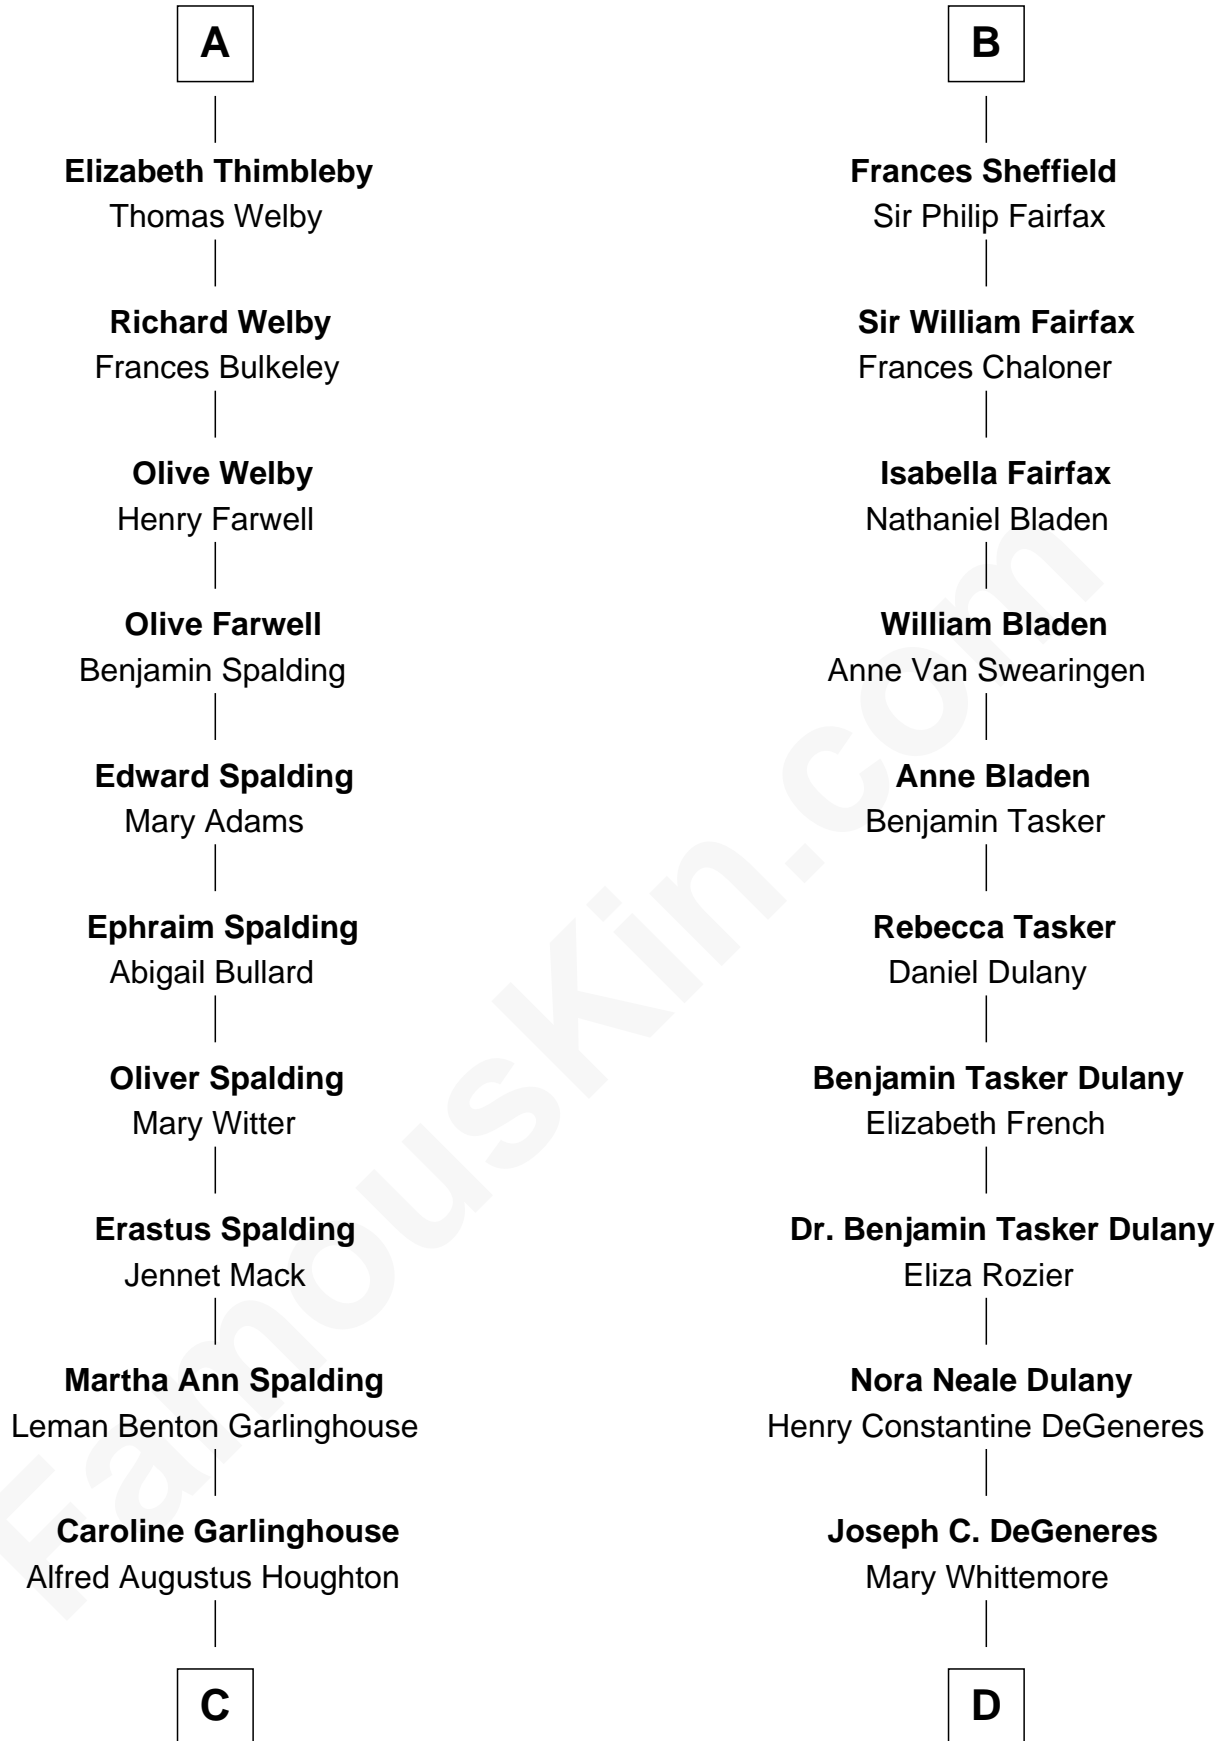

FamousKin.com
Relationship Chart of
Katharine Hepburn
Movie Actress

18th cousin 2 times removed of
Ellen DeGeneres
Comedienne and TV Personality

C

Katharine Martha Houghton

Thomas Norval Hepburn

Katharine Hepburn

Movie Actress

D

Alfred George DeGeneres

Julia E. Billiu

Elliot Everett DeGeneres

Ruth Elodie Martin

Elliot Everett DeGeneres

Betty Jane Pfeffer