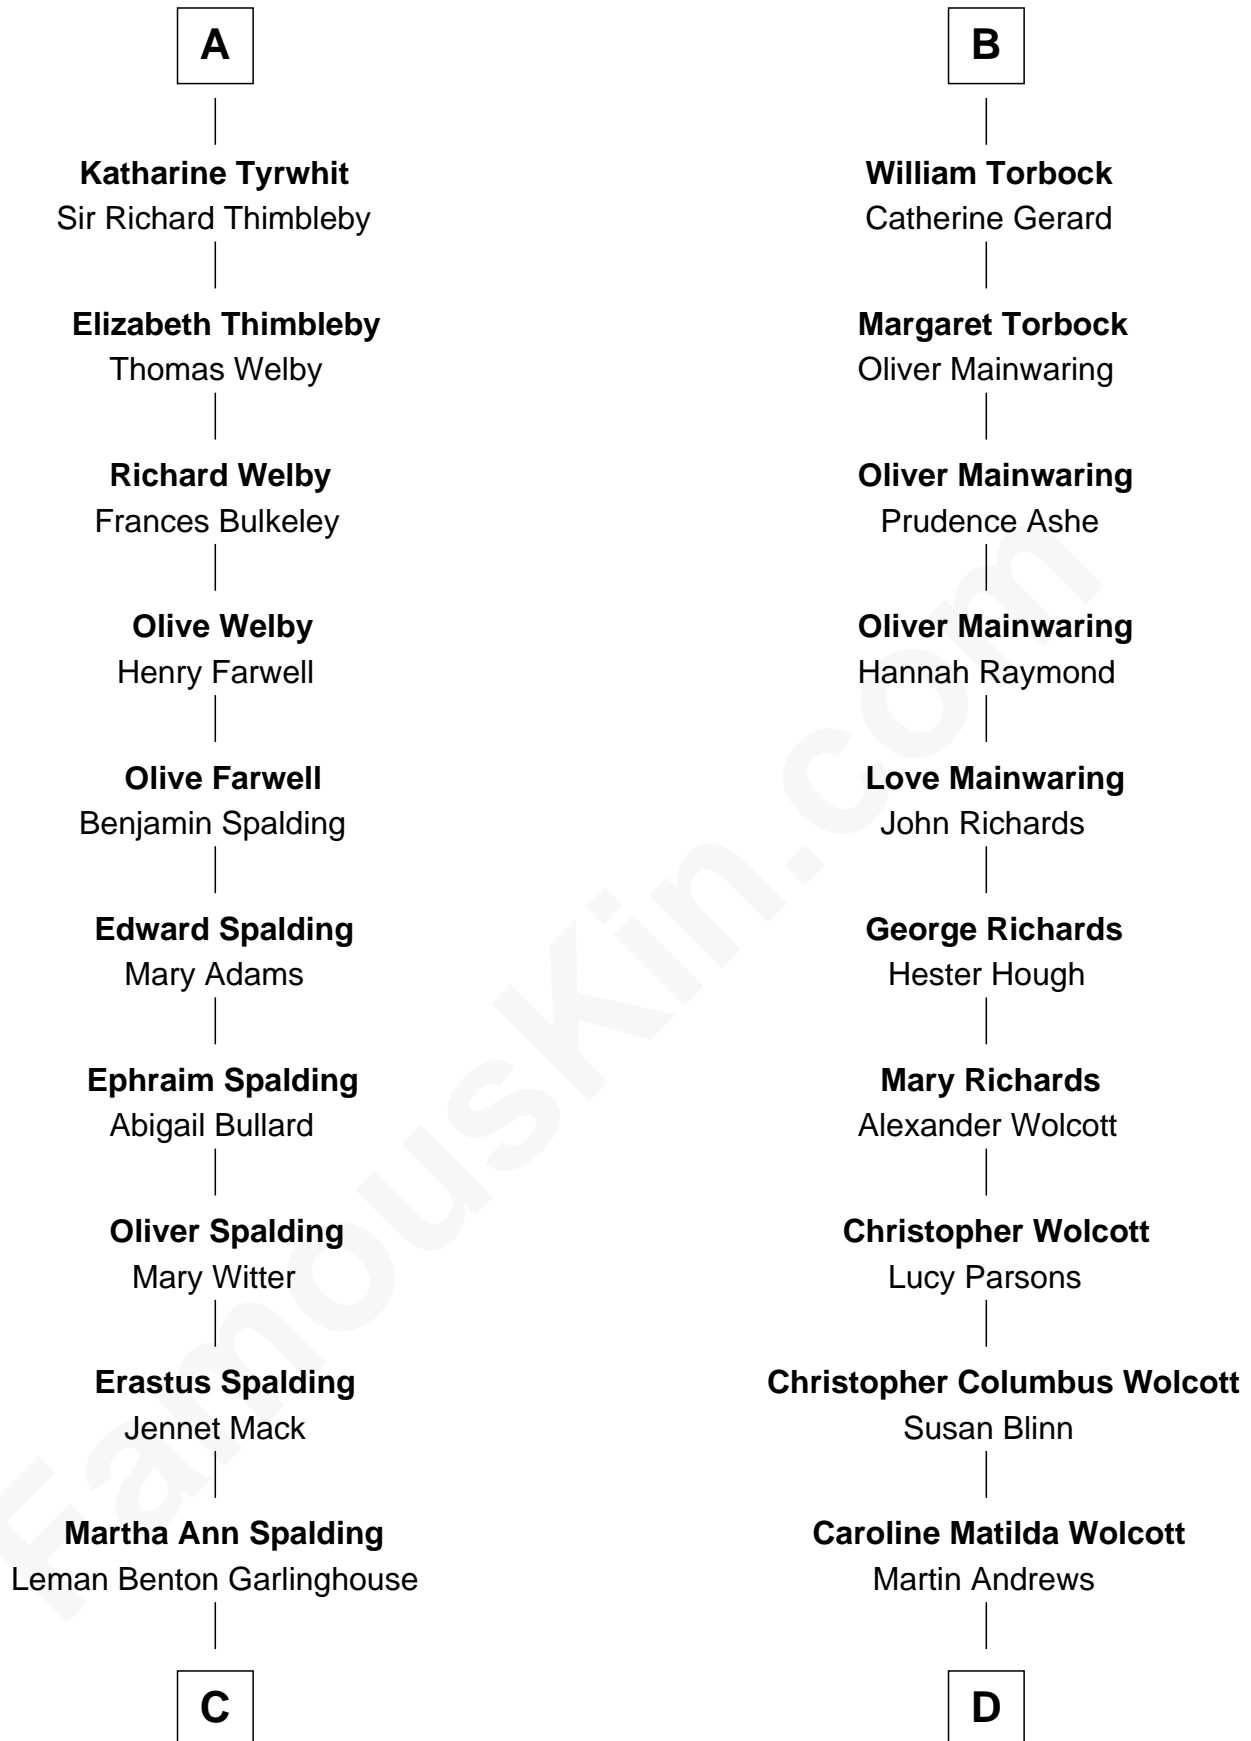

FamousKin.com
Relationship Chart of
Katharine Hepburn
Movie Actress

18th cousin 1 time removed of
Buckminster Fuller
Author, Architect, and Inventor

Bartholomew de Badlesmere
 Margaret de Clare

Margaret de Badlesmere

Margery Stanley

Sir William Torbock

Thomas Torbock

Elizabeth Moore

B

C

Caroline Garlinghouse
Alfred Augustus Houghton

Katharine Martha Houghton
Thomas Norval Hepburn