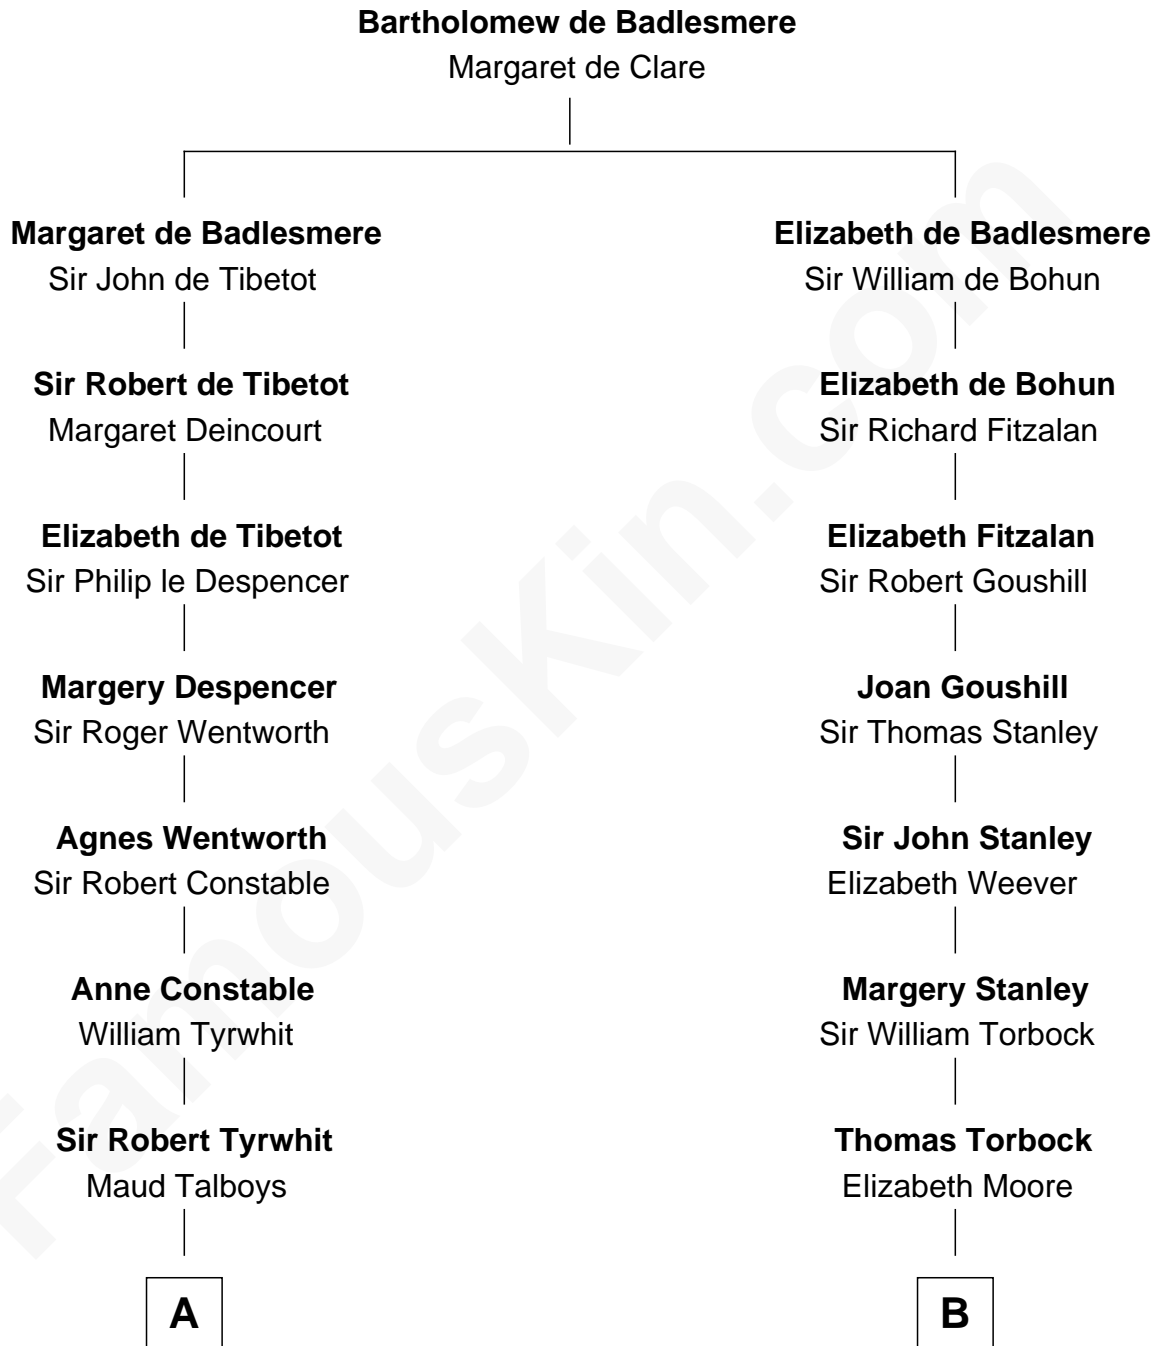

FamousKin.com
Relationship Chart of
Katharine Hepburn
Movie Actress

18th cousin 1 time removed of

Thomas Hunt Morgan
Nobel Prize Winner in Physiology or Medicine

FamousKin.com