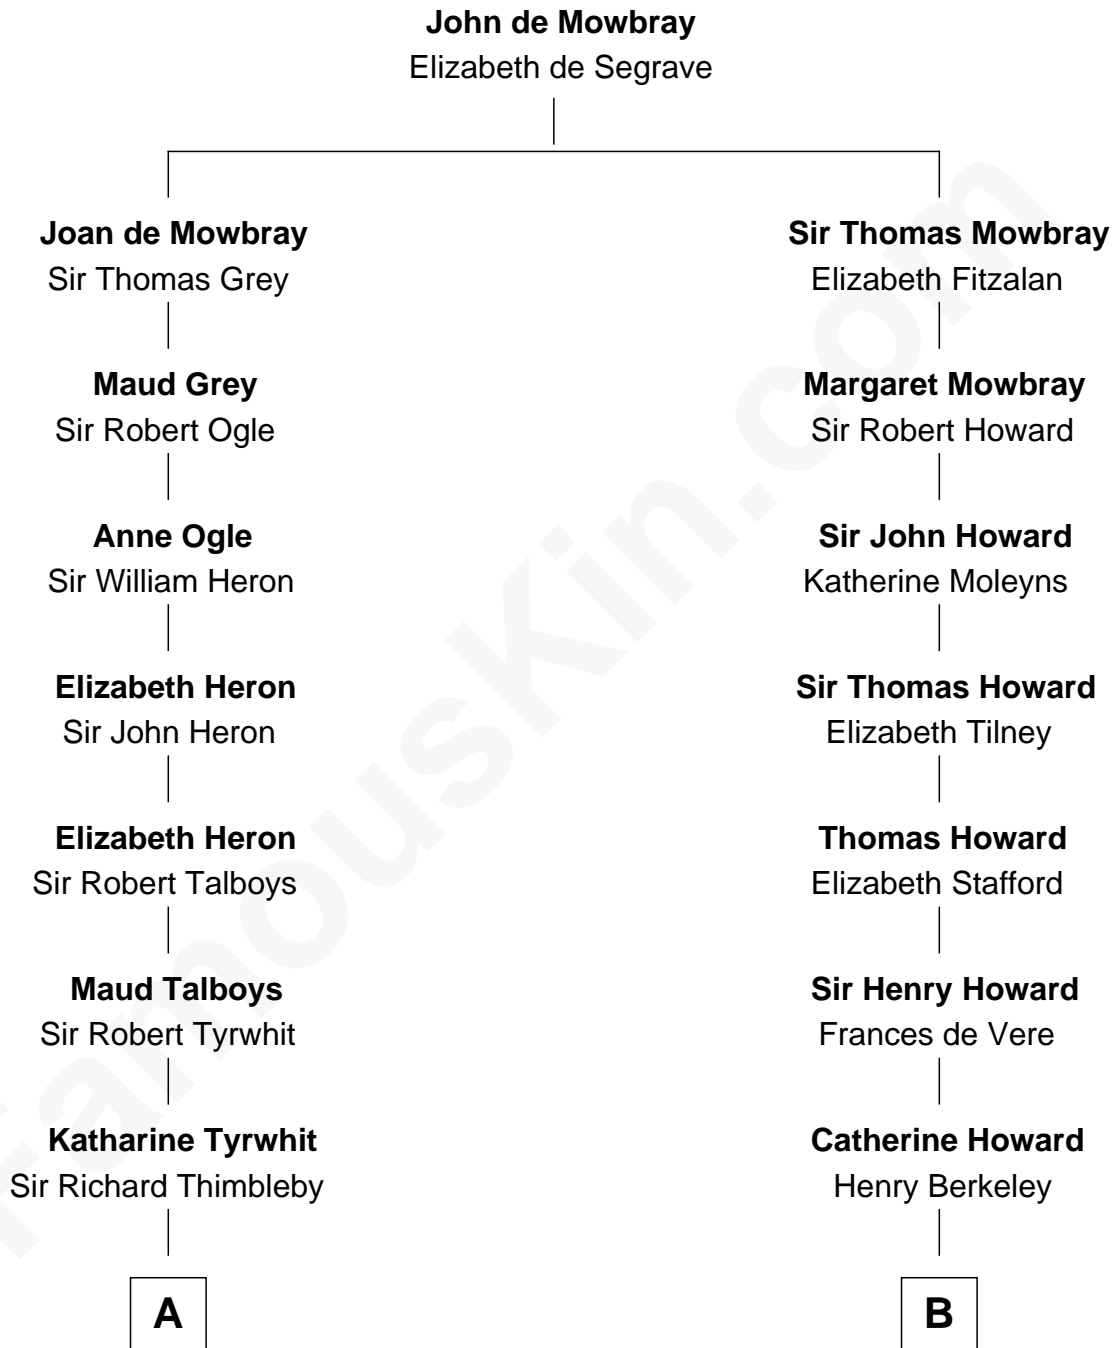

FamousKin.com

Relationship Chart of

Katharine Hepburn

Movie Actress

18th cousin of

Thomas Hunt Morgan

Nobel Prize Winner in Physiology or Medicine

C

Katharine Martha Houghton

Thomas Norval Hepburn

Katharine Hepburn

Movie Actress

D

Ellen Key Howard

Charlton Hunt Morgan

Thomas Hunt Morgan