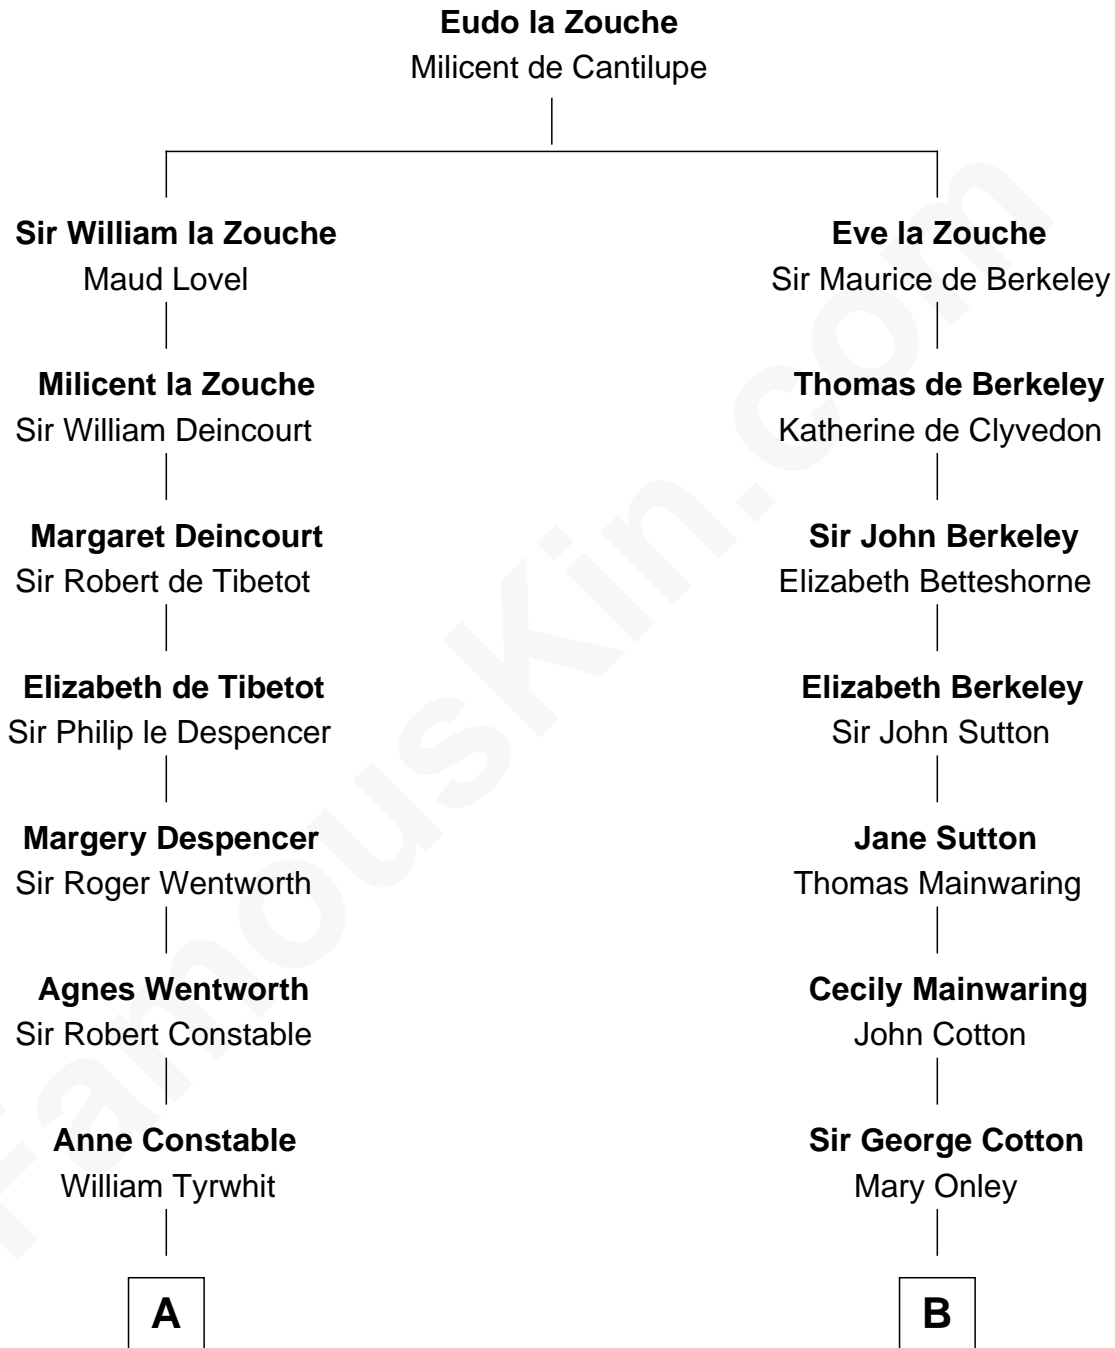

FamousKin.com
Relationship Chart of
Katharine Hepburn
Movie Actress

16th cousin 4 times removed of
Marjorie Post
Founder of General Foods

C

—
Martha Ann Spalding
Leman Benton Garlinghouse

—
Caroline Garlinghouse
Alfred Augustus Houghton

—
Katharine Martha Houghton
Thomas Norval Hepburn

—
Katharine Hepburn
Movie Actress

FamousKin.com