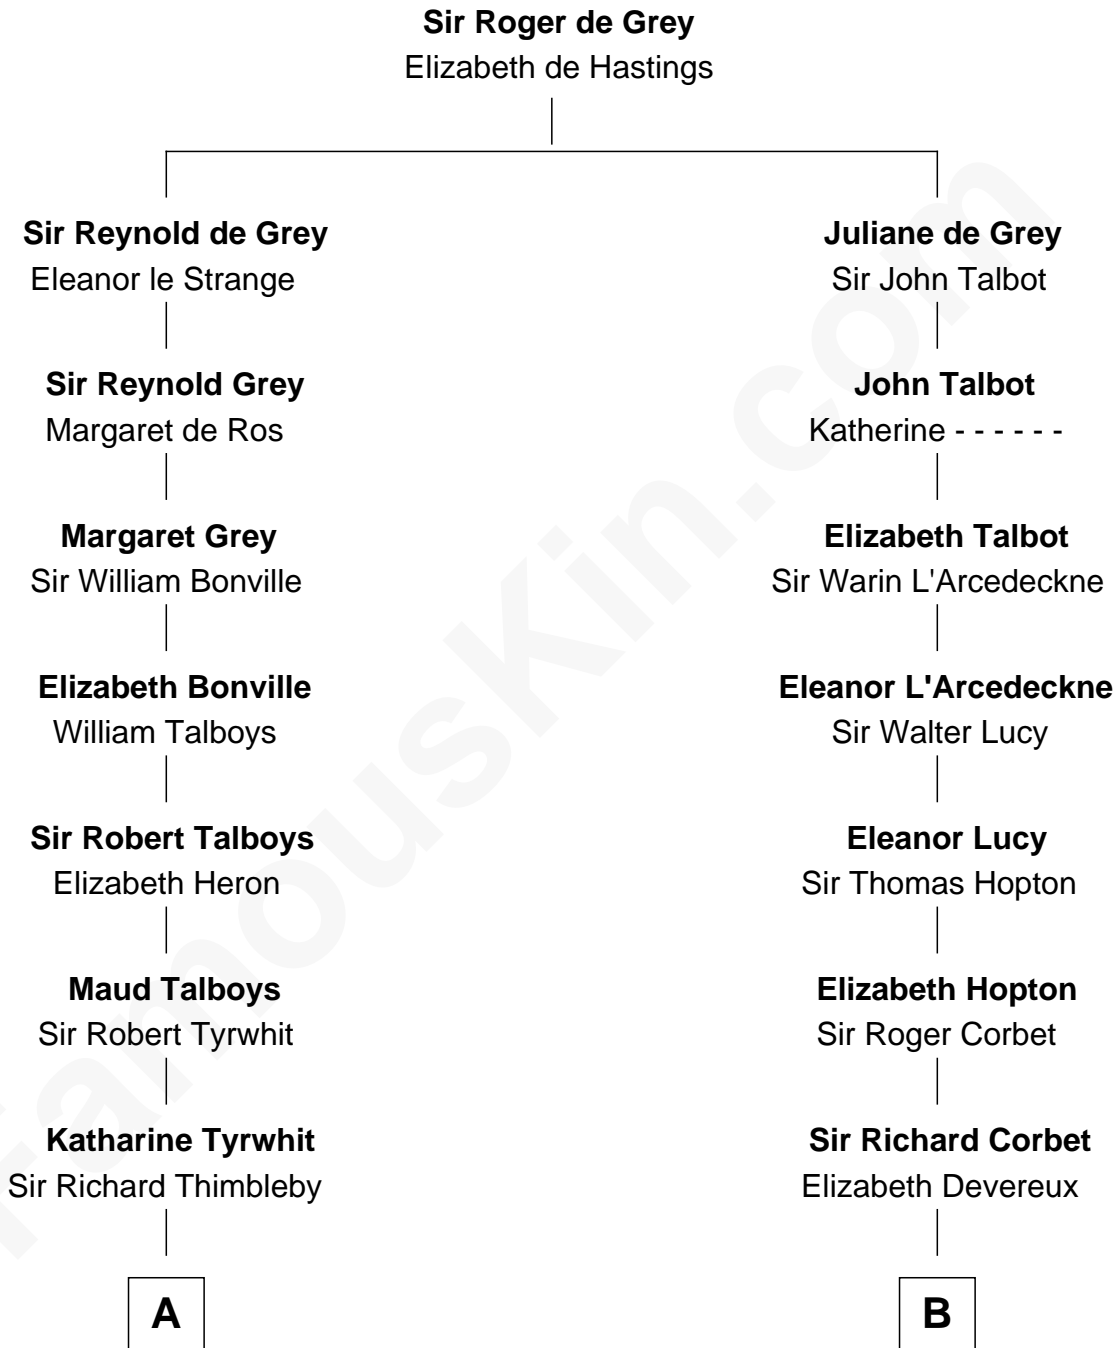

FamousKin.com Relationship Chart of

Katharine Hepburn

Movie Actress

18th cousin of

C. W. Post

Founder of Post Cereals

C

Katharine Martha Houghton

Thomas Norval Hepburn

Katharine Hepburn

Movie Actress

D

Caroline Cushman Lathrop

Charles Rollin Post

C. W. Post

Founder of Post Cereals