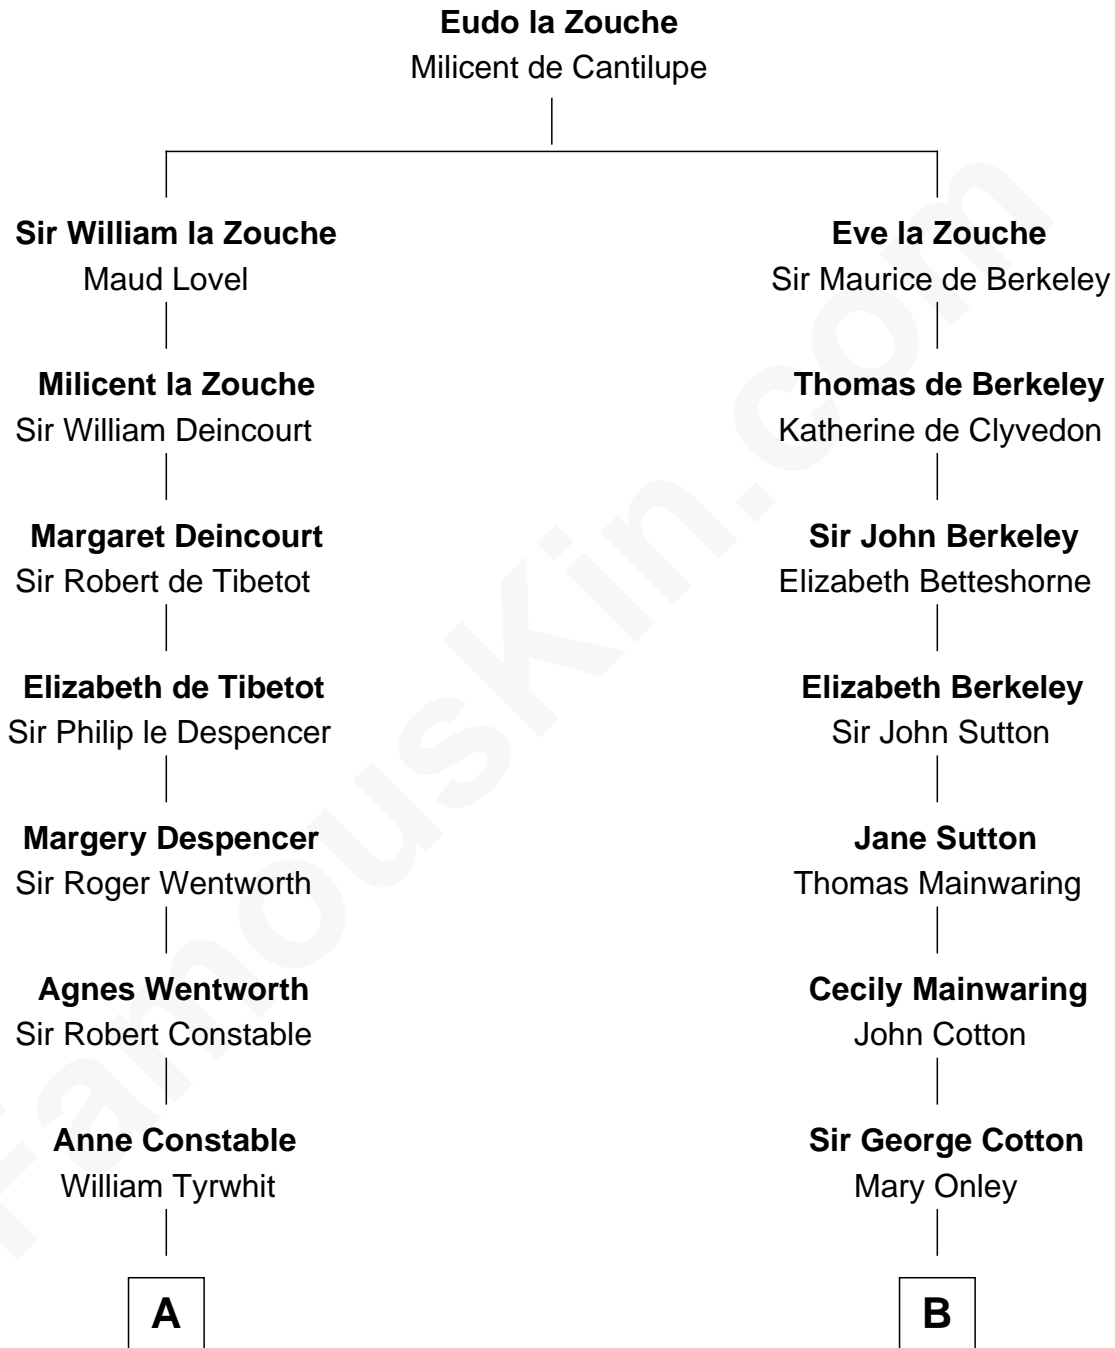

FamousKin.com
Relationship Chart of
Katharine Hepburn
Movie Actress

15th cousin 5 times removed of
C. W. Post
Founder of Post Cereals

C

—
Martha Ann Spalding
Leman Benton Garlinghouse

—
Caroline Garlinghouse
Alfred Augustus Houghton

—
Katharine Martha Houghton
Thomas Norval Hepburn

—
Katharine Hepburn
Movie Actress

FamousKin.com