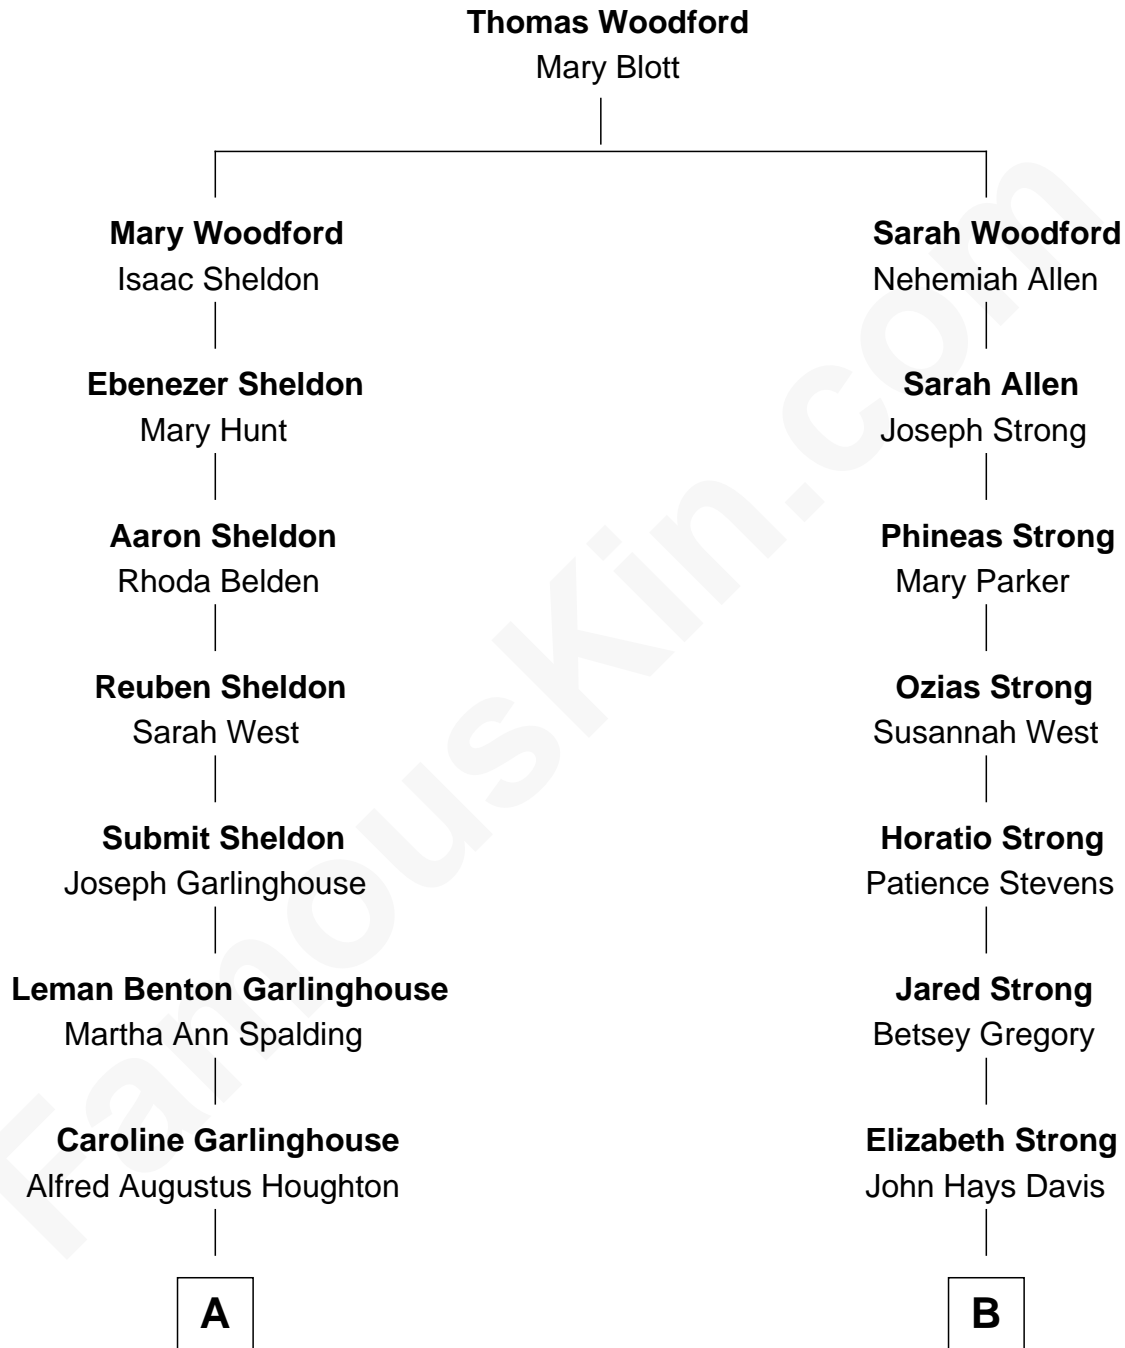

FamousKin.com
Relationship Chart of
Katharine Hepburn
Movie Actress

8th cousin 2 times removed of

Sarah Caldwell
1st Female Conductor of the Metropolitan Opera

FamousKin.com