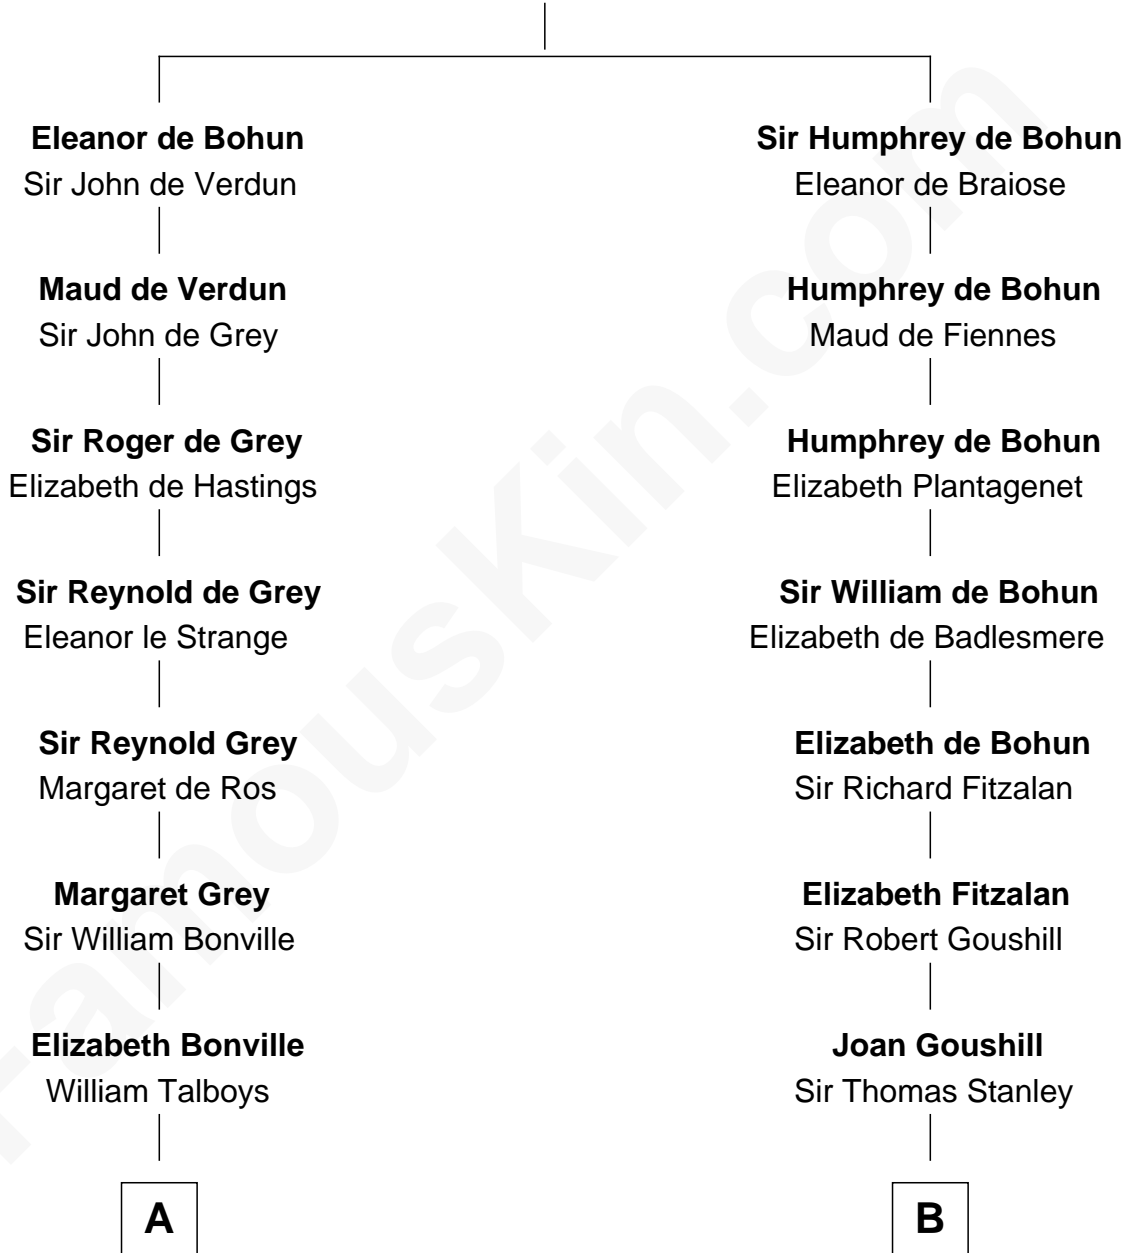

FamousKin.com
Relationship Chart of
Katharine Hepburn
Movie Actress

17th cousin 4 times removed of
Henry Lee III
9th Governor of Virginia

Sir Humphrey de Bohun
Maud of Eu

C

Erastus Spalding

Jennet Mack

Martha Ann Spalding

Leman Benton Garlinghouse

Caroline Garlinghouse

Alfred Augustus Houghton

Katharine Martha Houghton

Thomas Norval Hepburn

Katharine Hepburn

Movie Actress

FamousKin.com