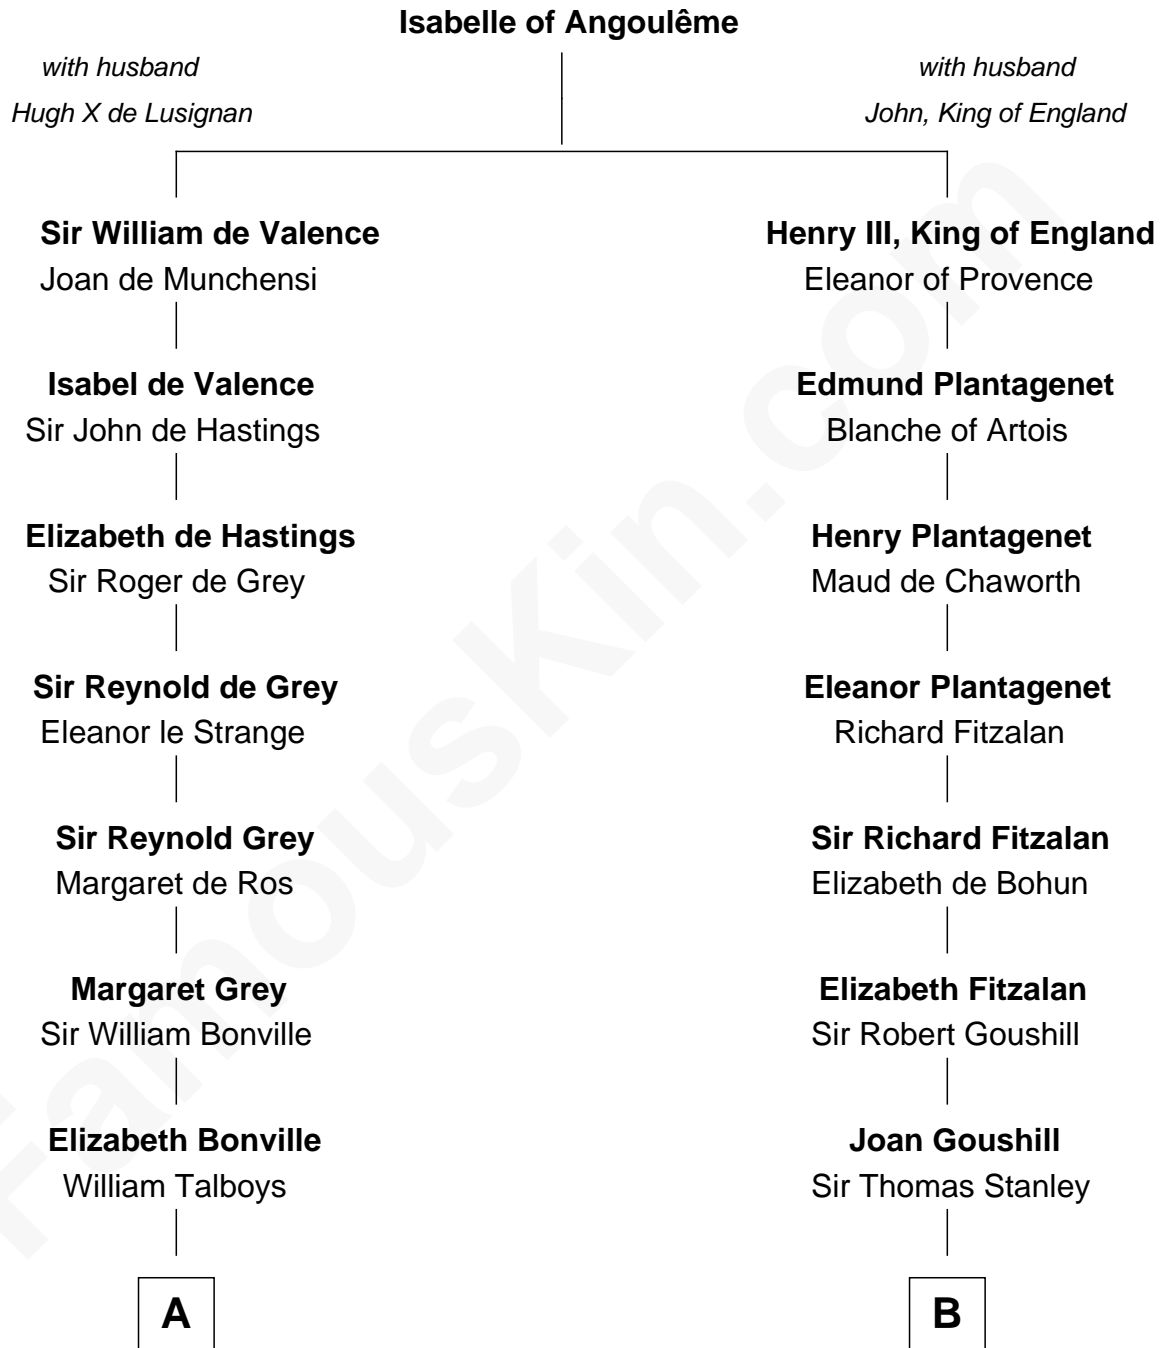

FamousKin.com

Relationship Chart of

Katharine Hepburn

Movie Actress

17th cousin 4 times removed of

Henry Lee III
9th Governor of Virginia

C

Erastus Spalding