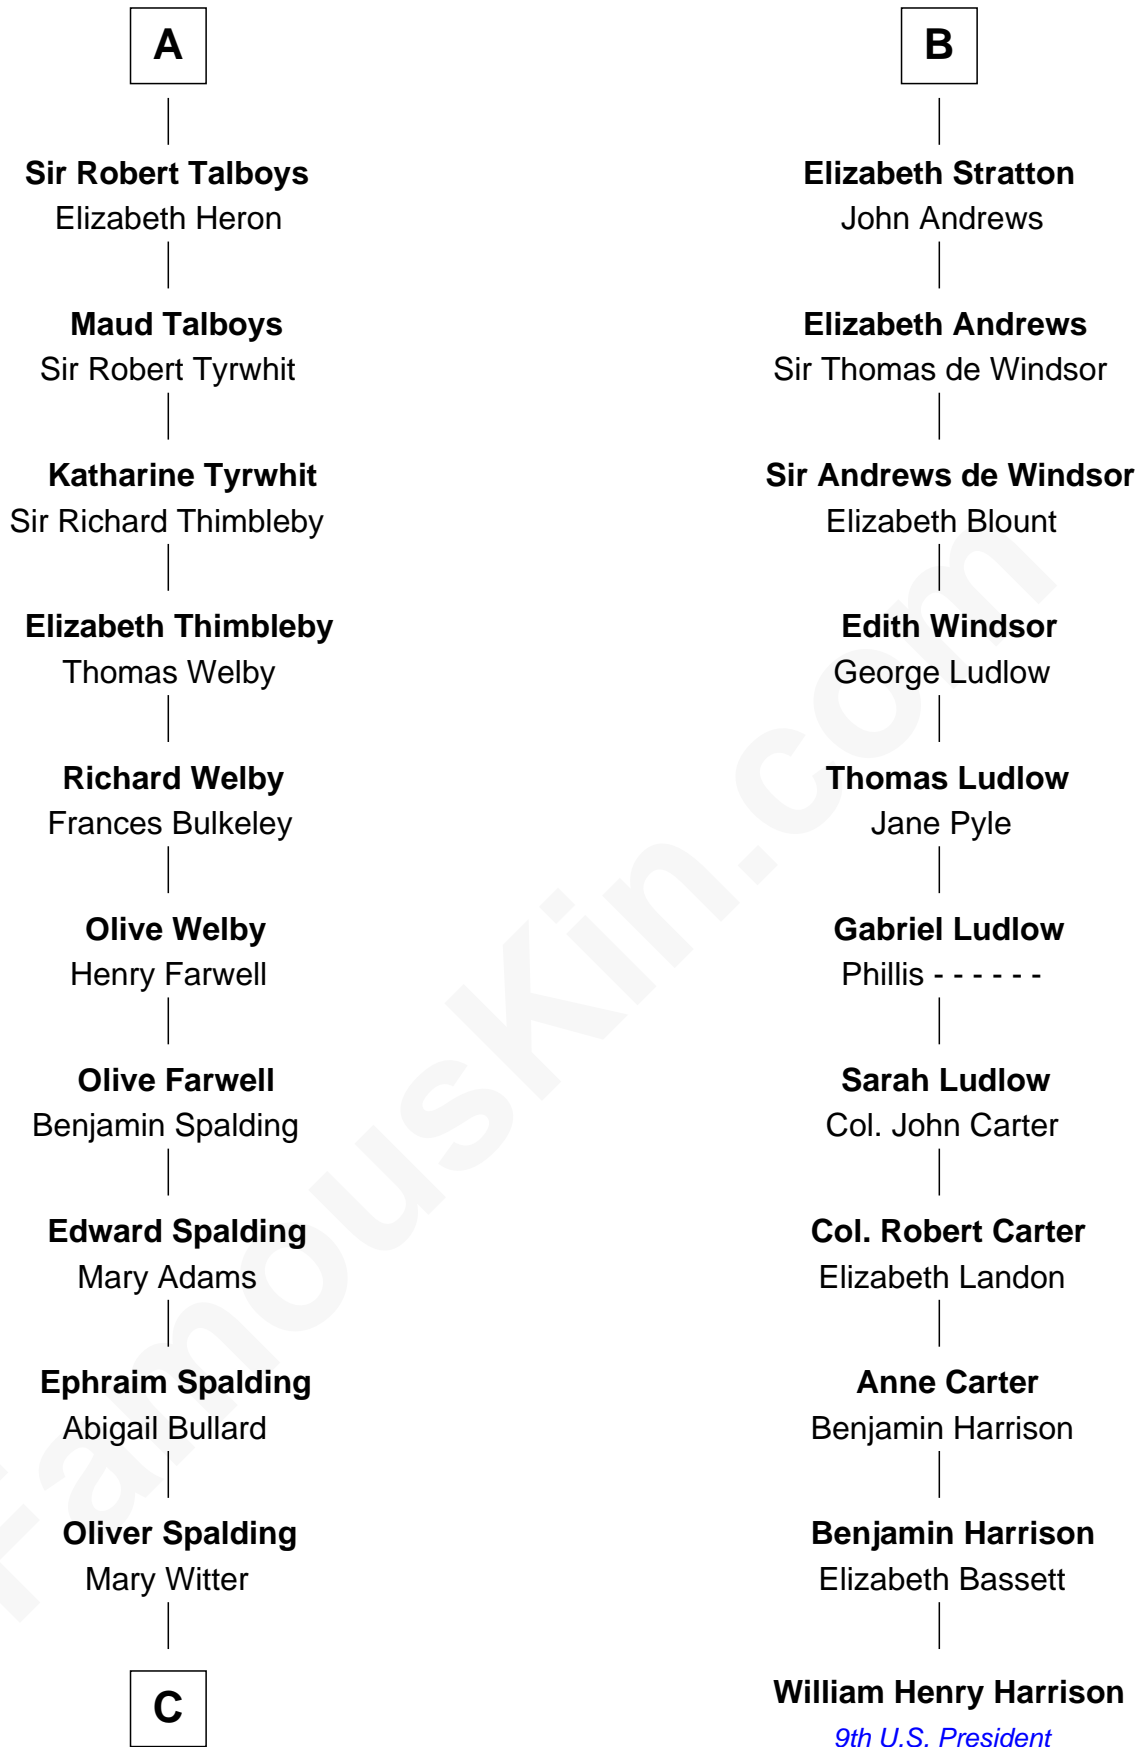

FamousKin.com
Relationship Chart of
Katharine Hepburn
Movie Actress

17th cousin 4 times removed of
William Henry Harrison
9th U.S. President

Sir Humphrey de Bohun
Maud of Eu

C

Erastus Spalding

Jennet Mack

Martha Ann Spalding

Leman Benton Garlinghouse

Caroline Garlinghouse

Alfred Augustus Houghton

Katharine Martha Houghton

Thomas Norval Hepburn

Katharine Hepburn

Movie Actress