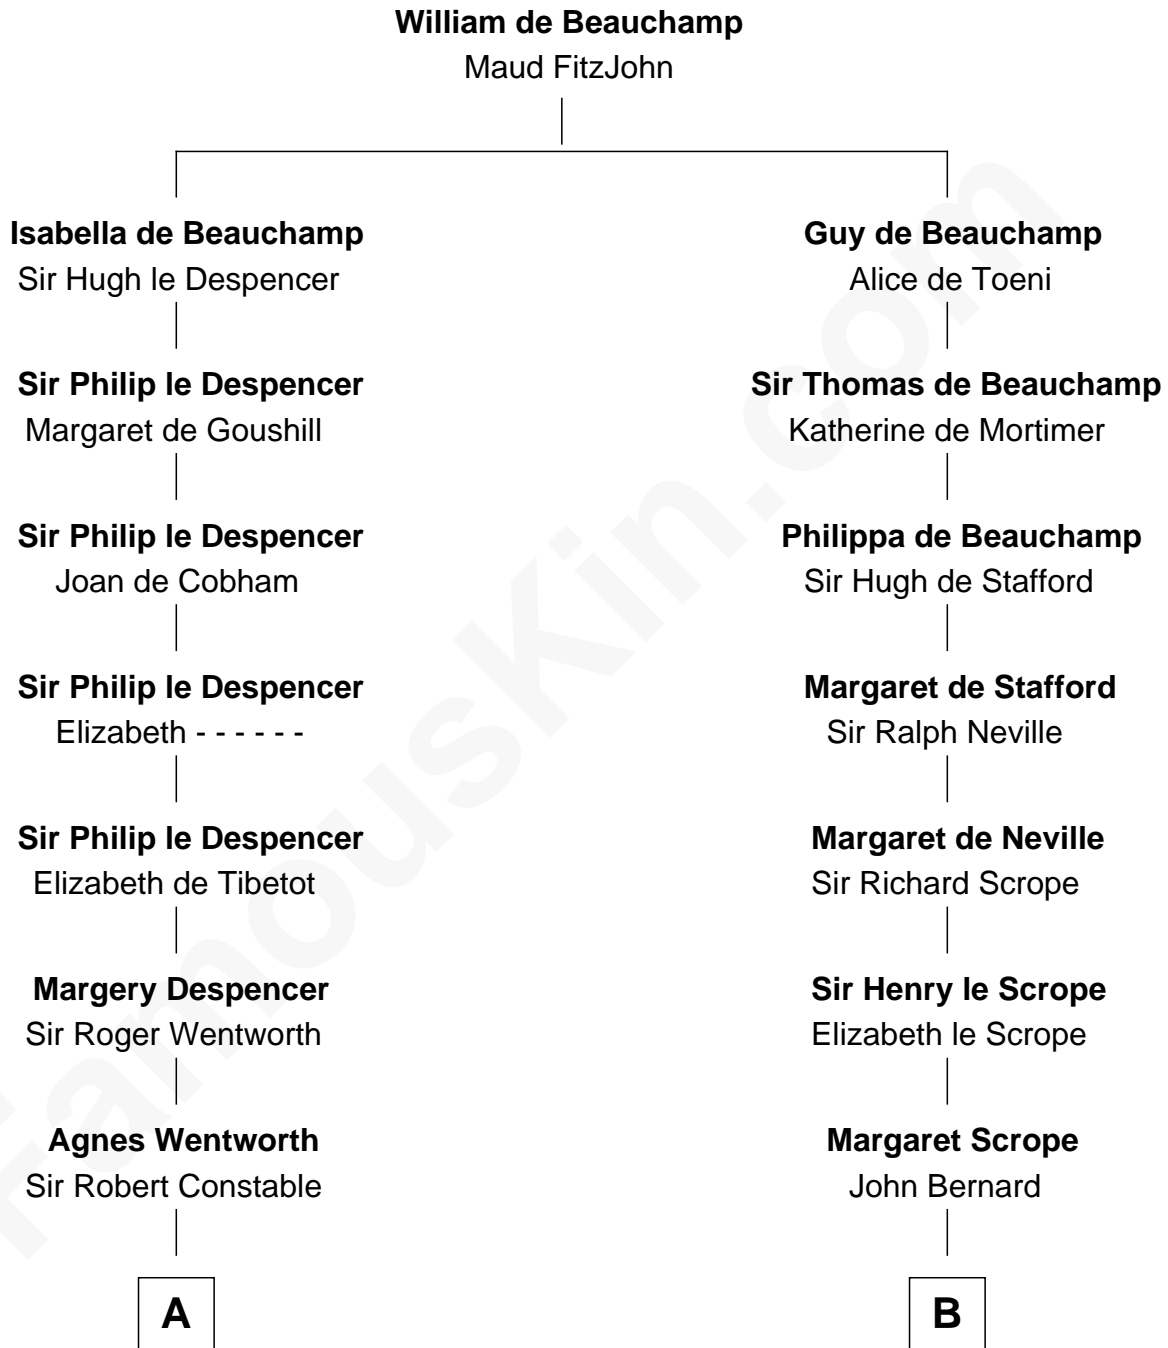

FamousKin.com
Relationship Chart of
Katharine Hepburn
Movie Actress

16th cousin 5 times removed of
William Henry Harrison
9th U.S. President

C

Erastus Spalding

Jennet Mack

Martha Ann Spalding

Leman Benton Garlinghouse

Caroline Garlinghouse

Alfred Augustus Houghton

Katharine Martha Houghton

Thomas Norval Hepburn

Katharine Hepburn

Movie Actress