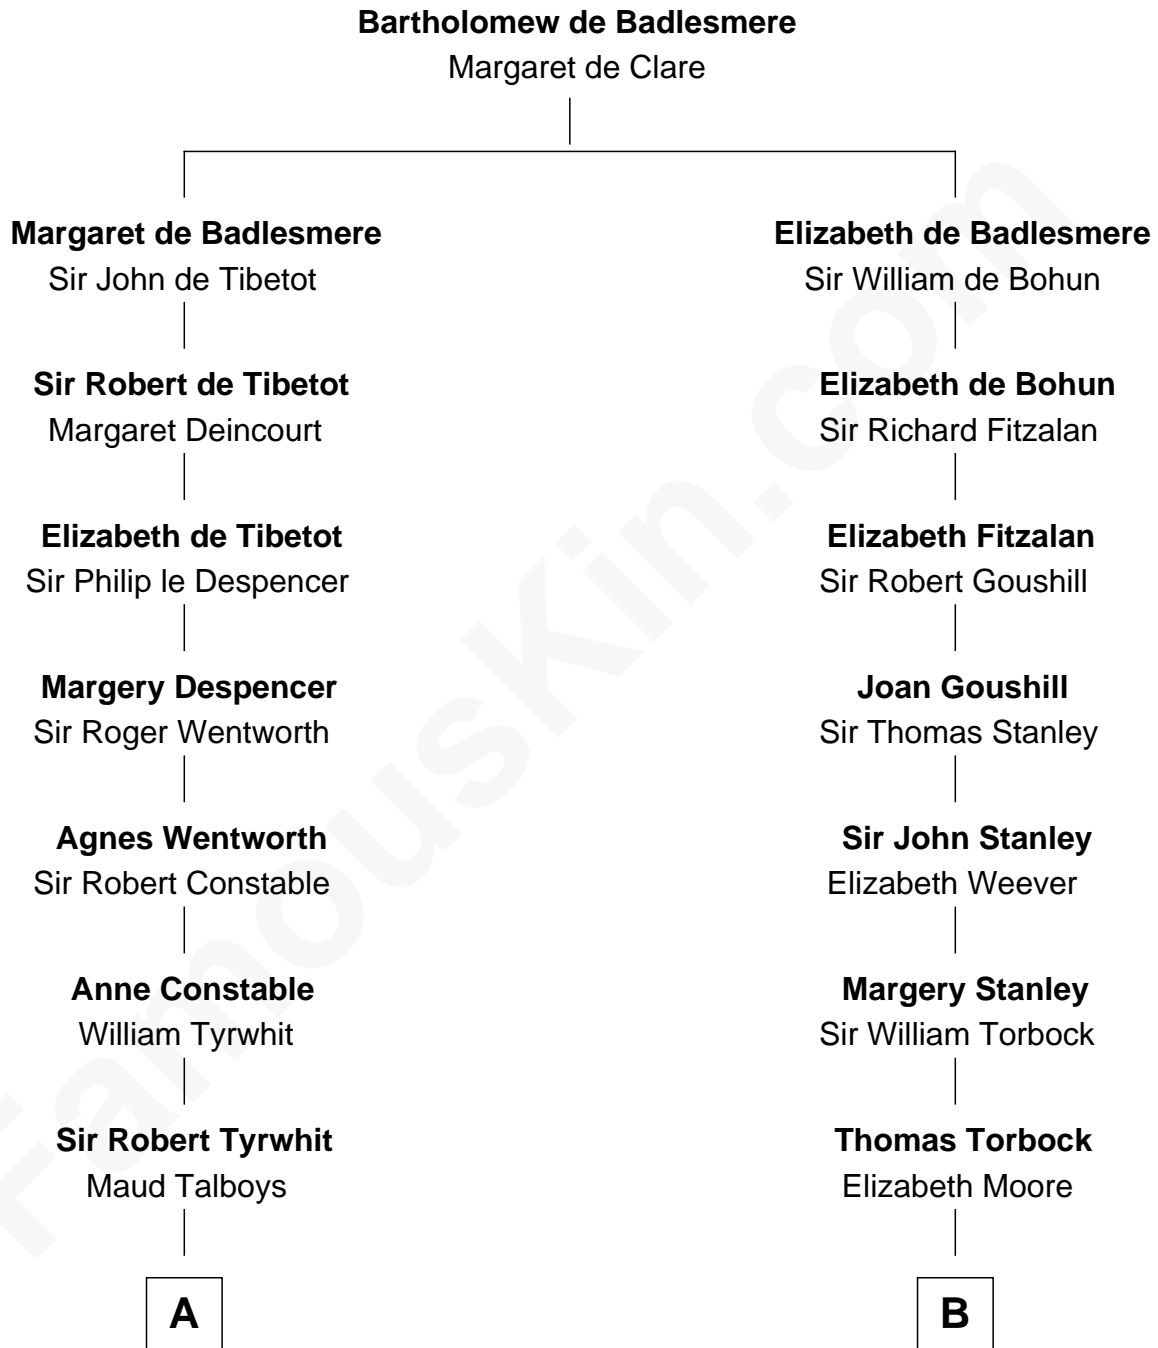

**FamousKin.com**  
**Relationship Chart of**  
**Katharine Hepburn**  
*Movie Actress*

19th cousin 2 times removed of  
**Ed Helms**  
*TV and Movie Actor*

**C**

**Caroline Garlinghouse**  
Alfred Augustus Houghton

**Katharine Martha Houghton**  
Thomas Norval Hepburn

**Katharine Hepburn**  
*Movie Actress*

**D**

**Ione Turner**  
Walter Harold Wright

**Inez Emeline Wright**  
George Pullen Jackson

**Frances Helen Jackson**  
Fitzgerald Sale Parker